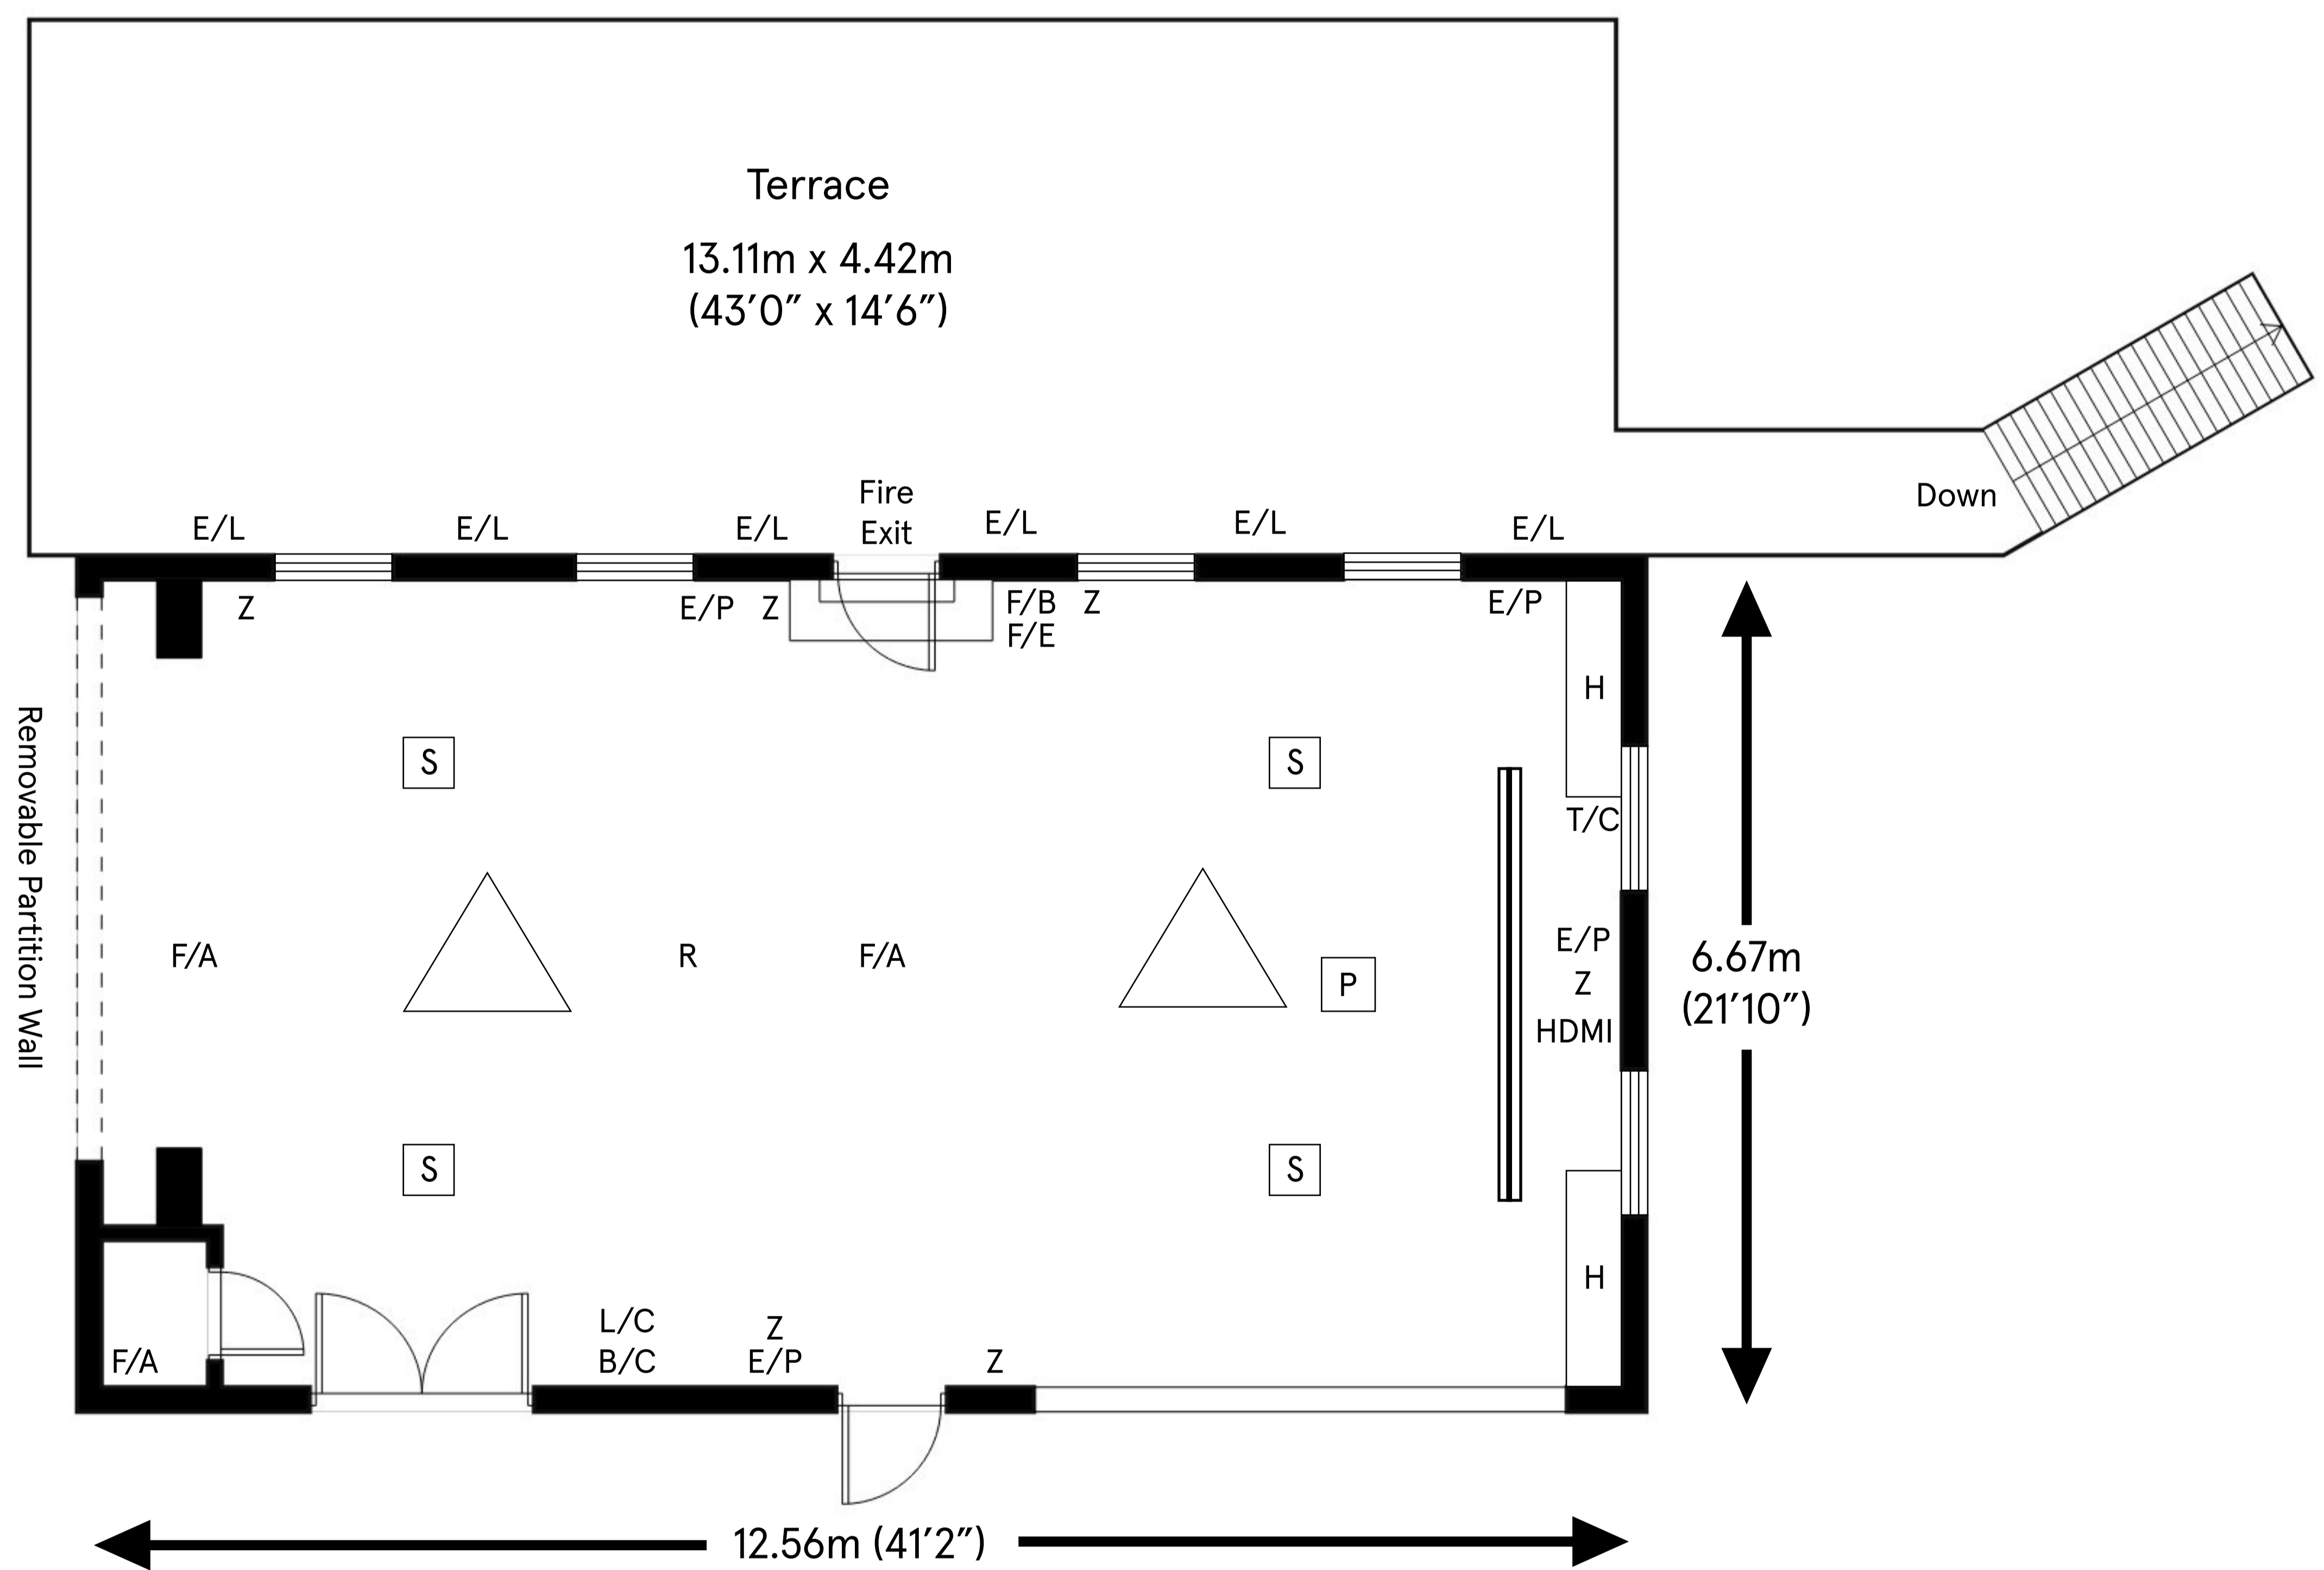

Parkview & Terrace

Ceiling height

Max 3.08m (10'1")

Min 2.11m (6'11")

Total approximate floor area

82.39 sq mt (886.8 sq ft)

Key:

- | | | | |
|-----|---------------------|------|---------------------------|
| Z | 13 Amp Socket | E/L | Exterior Wall Light |
| E/P | Ethernet Port | T/S | TV Socket |
| L/C | Lights Control | [P] | Projector |
| T/C | Temperature Control | R | Router |
| B/C | Blinds Control | HDMI | HDMI Input |
| F/A | Fire Alarm | H | Heater |
| F/B | Fire Alarm button | ≡ | Dropdown Projector Screen |
| F/E | Fire Extinguisher | △ | Chandelier |
| [S] | Speaker | | |

For room capacity please refer to the room configuration charts