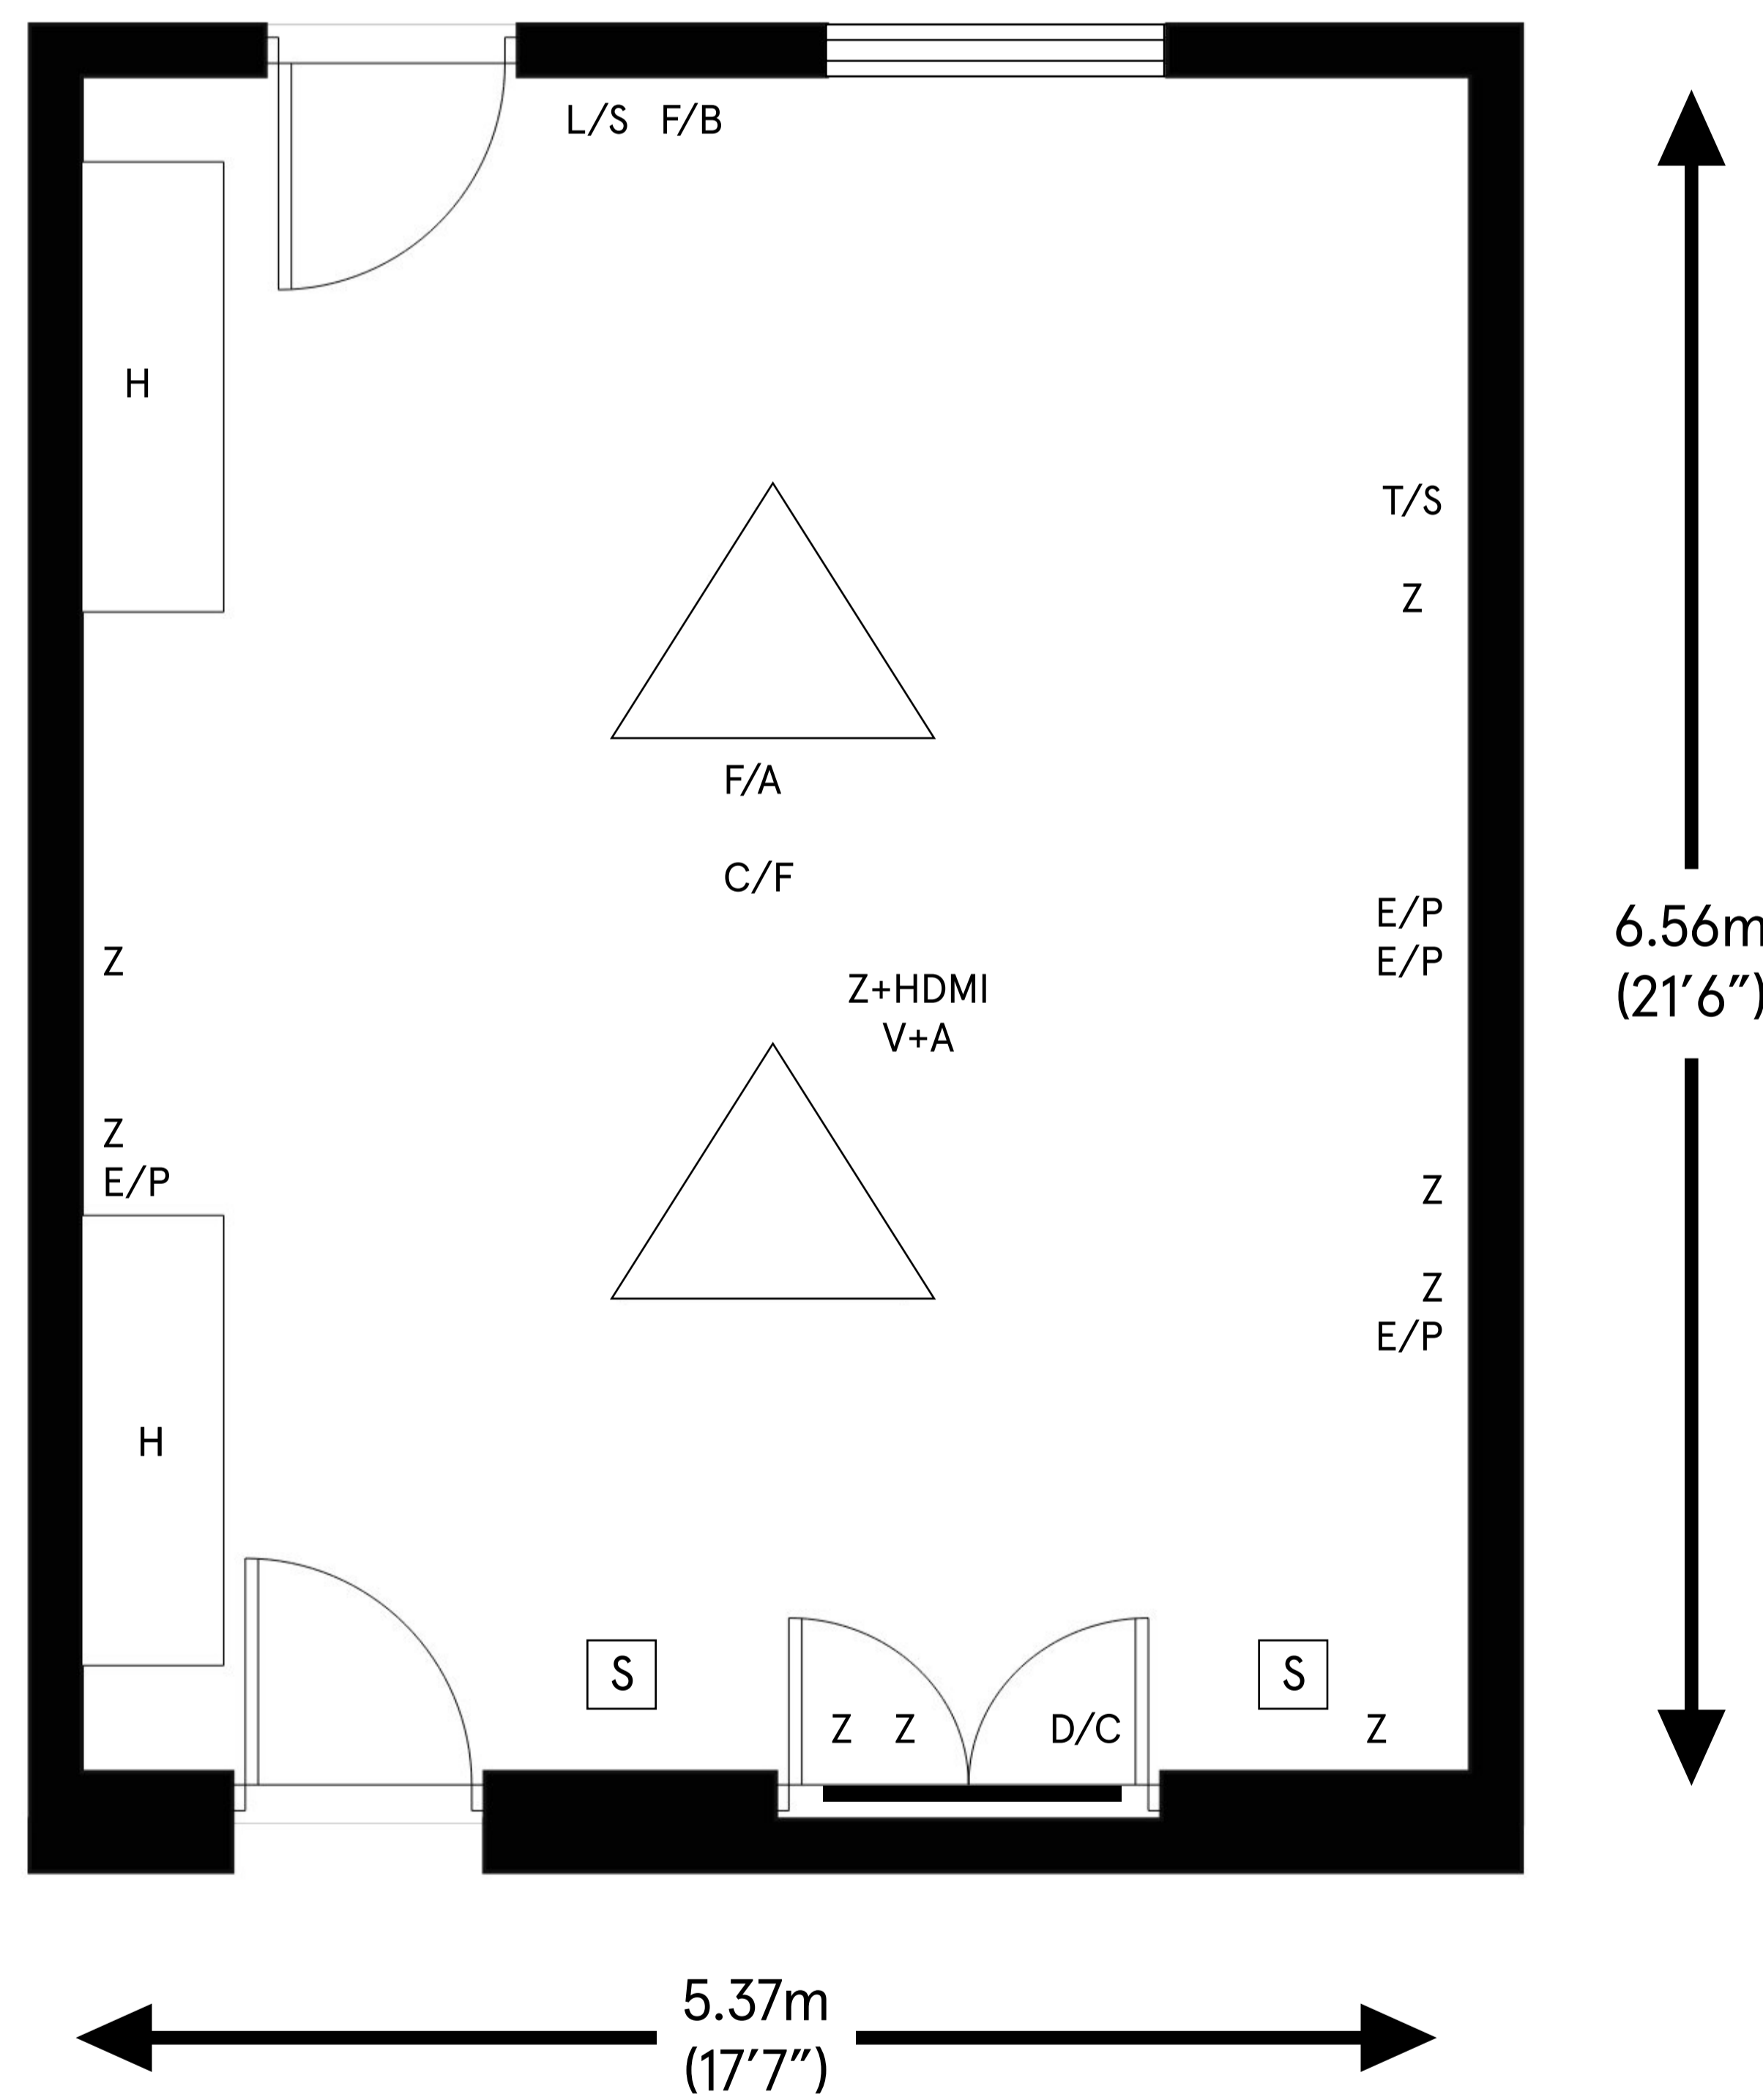

LAINSTON HOUSE

Hampshire

Ceiling height

Max 2.90m (9'6")

Min 2.37m (7'9")

Total approximate floor area

35.24 sq mt (379.3 sq ft)

Key:

- | | | | |
|-----|--------------------|------|-------------------------|
| Z | 13 Amp Sockets | HDMI | HDMI Input |
| E/P | Ethernet Port | A | Audio Input |
| L/S | Light switch Panel | V | VGA Input |
| H | Heater | T/S | TV Socket |
| F/A | Fire Alarm | D/C | Digital Control |
| F/B | Fire Alarm Button | △ | Chandelier |
| S | Speaker | — | Wall mounted Television |

For room capacity please refer to the room configuration charts