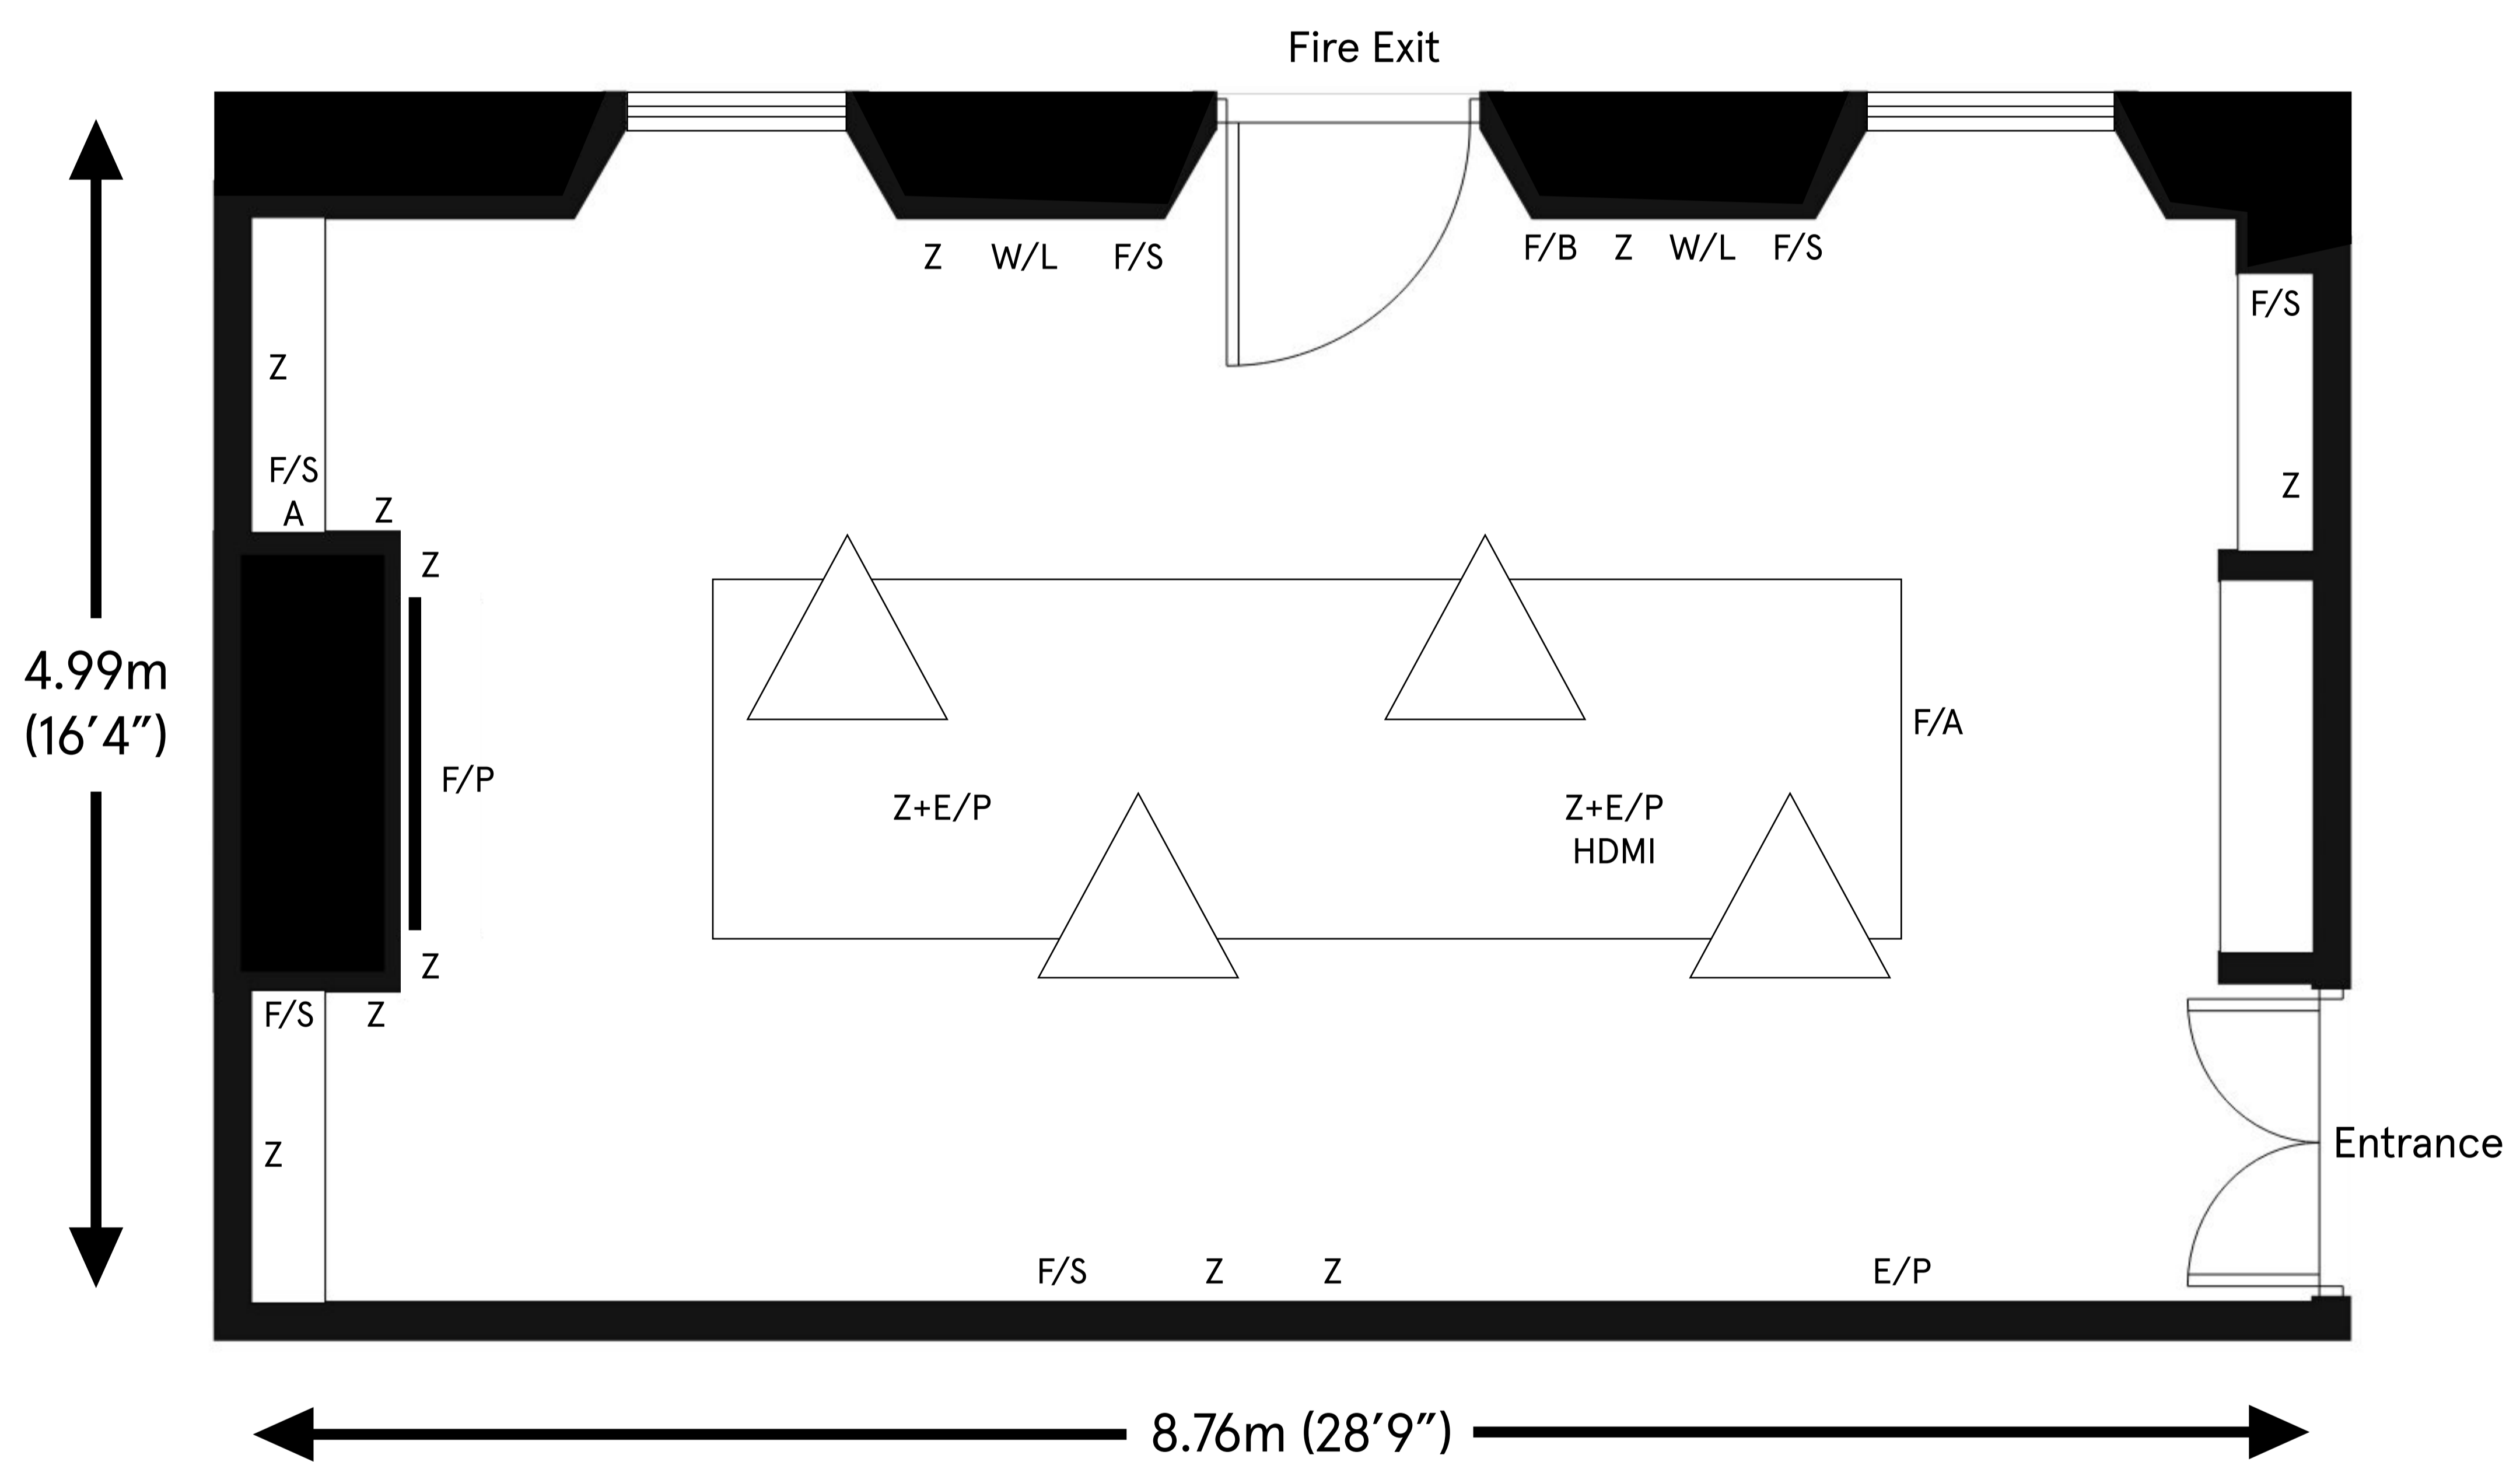

Henry's Library

Ceiling height

Max 2.89m (9'6")

Min 2.22m (7'3")

Total approximate floor area

40.38 sq mt (434.6 sq ft)

Key:

Z 13 Amp Socket
 E/P Ethernet Port
 F/S Fuse Switch
 F/A Fire Alarm
 F/B Fire Alarm Button
 W/L Wall Light

F/P Fire Place
 HDMI HDMI Input
 A Audio Volume
 Wall Mounted Television
 Chandelier

For room capacity please refer to the room configuration charts