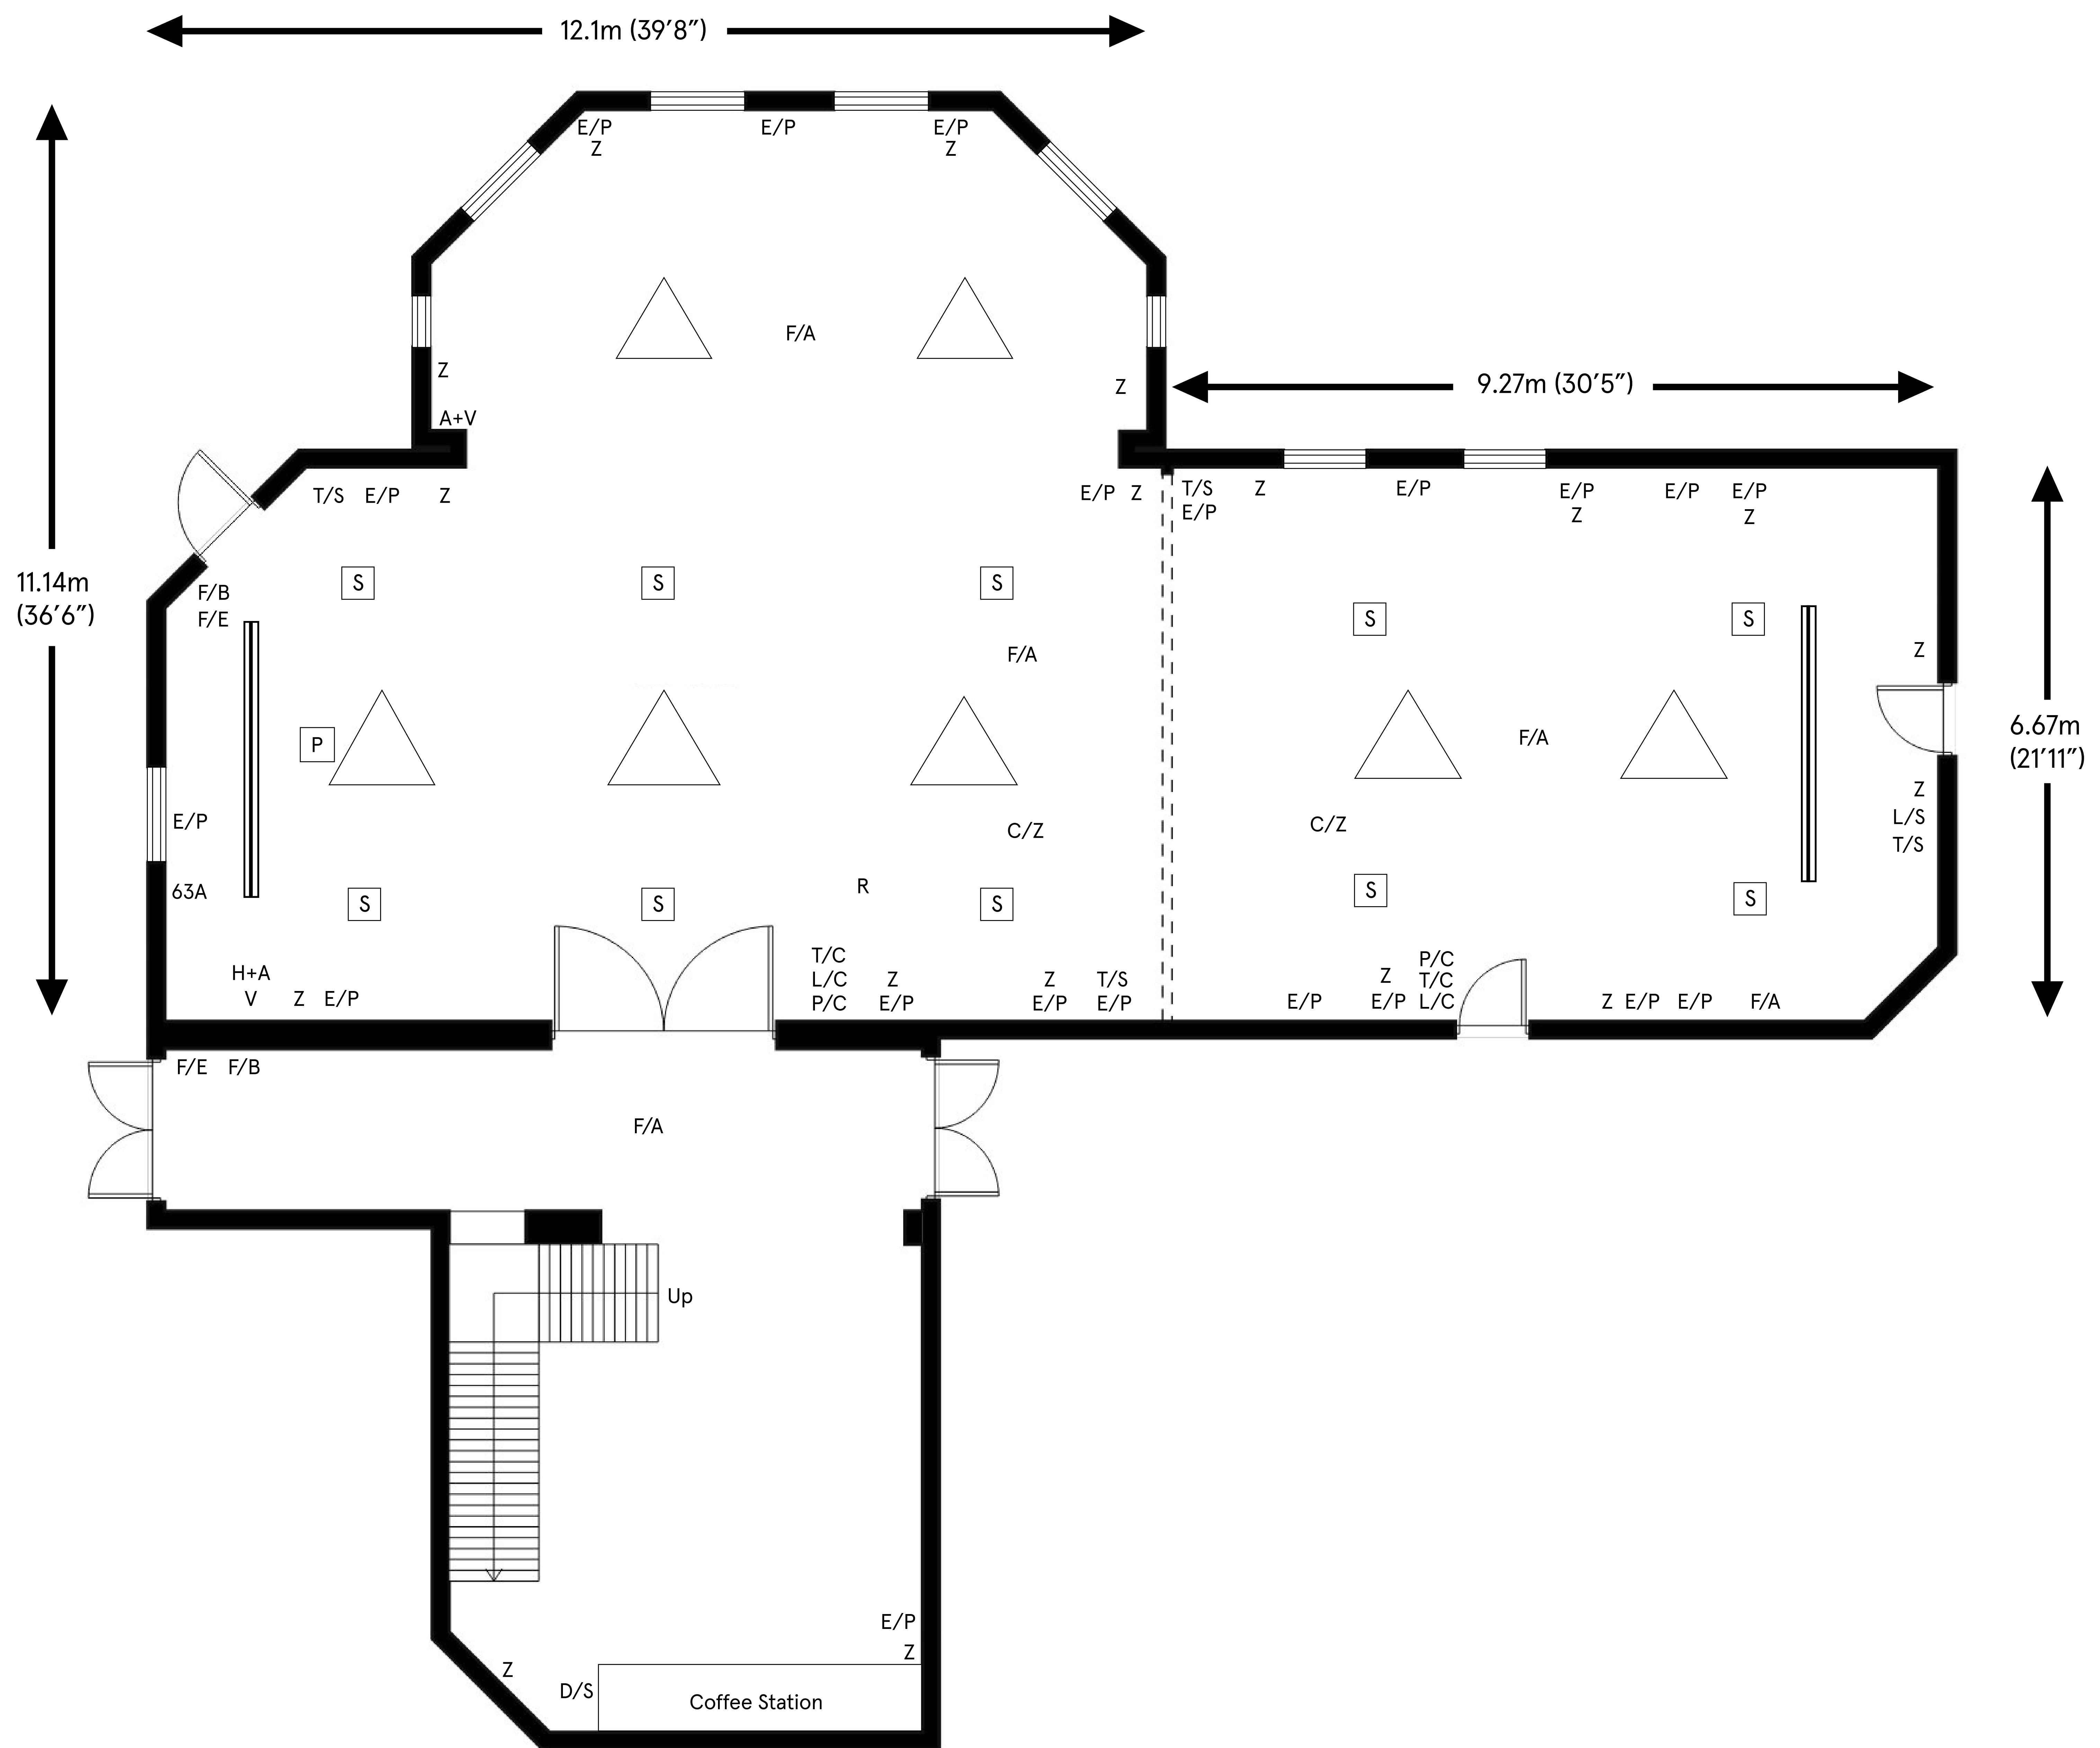

Windsor, Eton & Foyer

Ceiling height

Max 3.45m (11'4")

Min 2.87m (9'5")

Total approximate floor area

239.19 sq mt (2573.9 sq ft)

Key:

- | | | | |
|-----|---------------------|------|---------------------------|
| Z | 13 Amp Socket | [S] | Speaker |
| C/Z | Ceiling 13 Amp | 63A | 63 AMP Socket |
| E/P | Ethernet Port | [P] | Ceiling Mounted Projector |
| L/S | Light Switch | R | Router |
| D/S | Dimmer Switch | T/S | TV Socket |
| L/C | Lights Control | V | VGA |
| H | HDMI Input | A | Audio |
| T/C | Temperature Control | P/C | Projector Control Panel |
| F/A | Fire Alarm | [==] | Dropdown Projector Screen |
| F/B | Fire Alarm Button | [△] | Chandelier |
| F/E | Fire Extinguisher | | |

For room capacity please refer to the room configuration charts