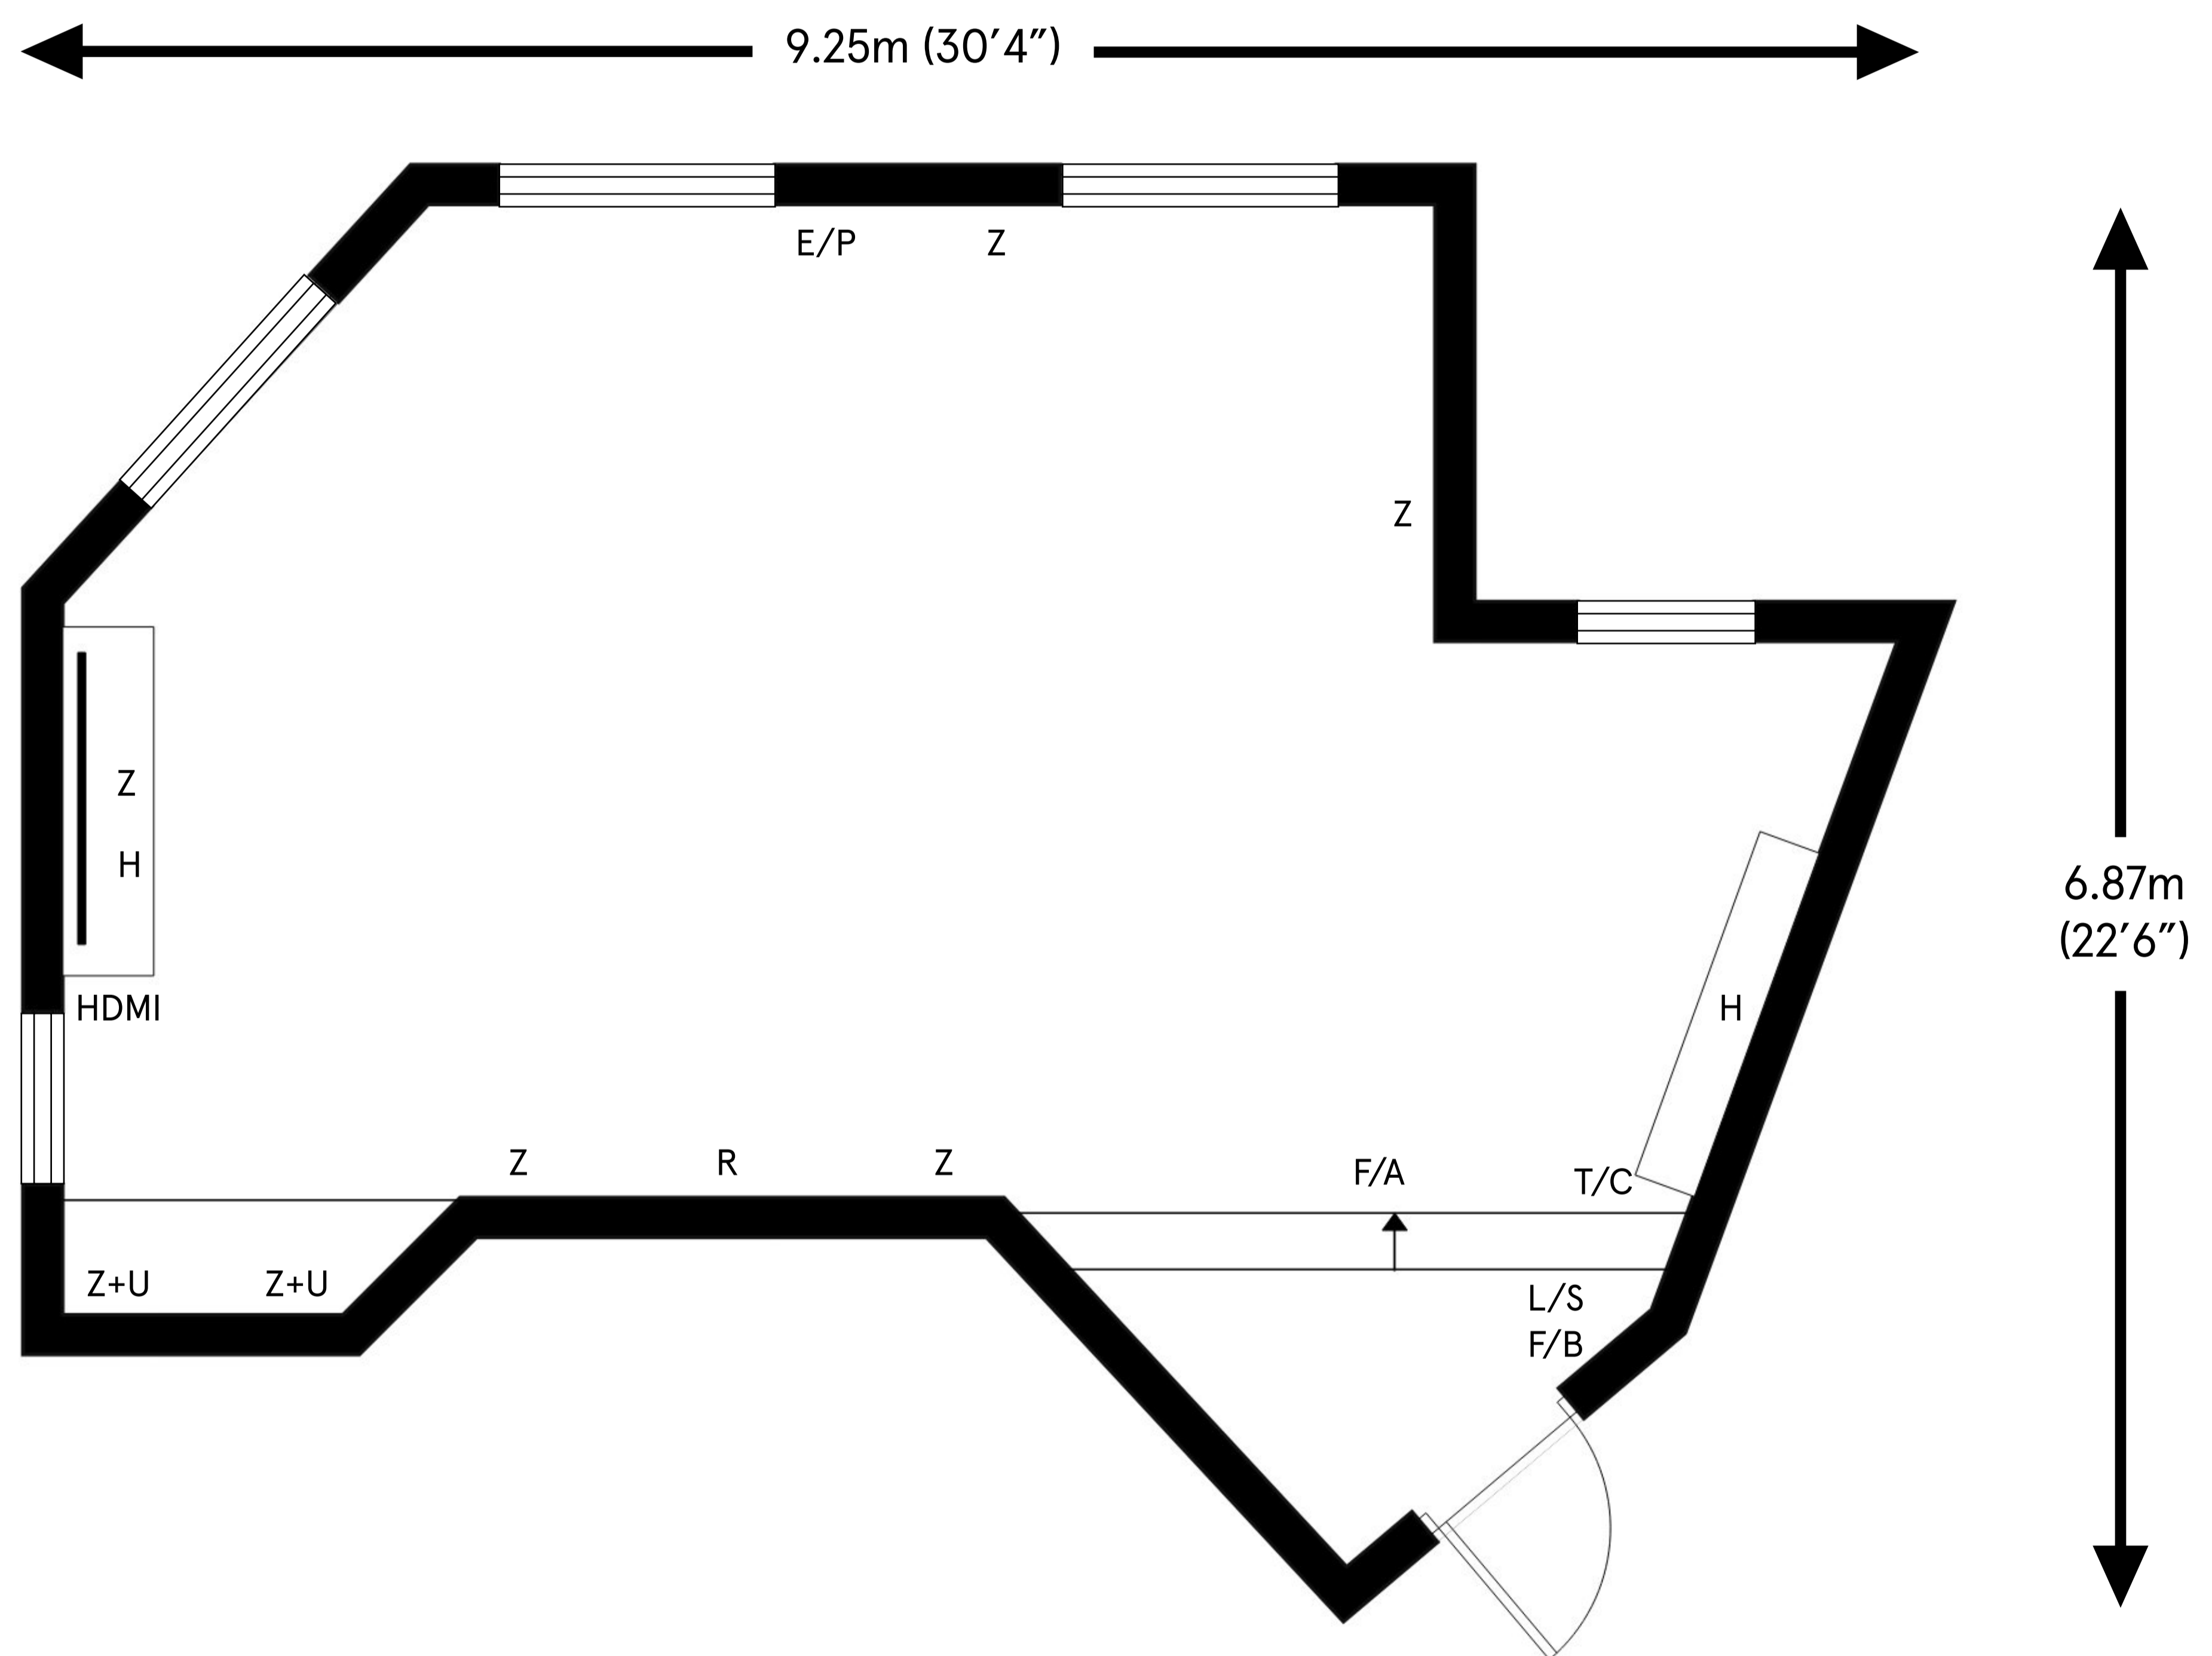

Regency

Ceiling height

Max 3.60m (11'10")

Min 2.71m (8'11")

Total approximate floor area

42.42 sq mt (456.6 sq ft)

Key:

- | | | | |
|-----|---------------------|---|-------------------------|
| Z | 13 Amp Socket | R | Router |
| U | USB Port | HDMI | HDMI Input |
| E/P | Ethernet Port | H | Heater |
| L/S | Light Switch |  | Wall Mounted Television |
| T/C | Temperature Control | | |
| F/A | Fire Alarm | | |
| F/B | Fire Alarm Button | | |

For room capacity please refer to the room configuration charts