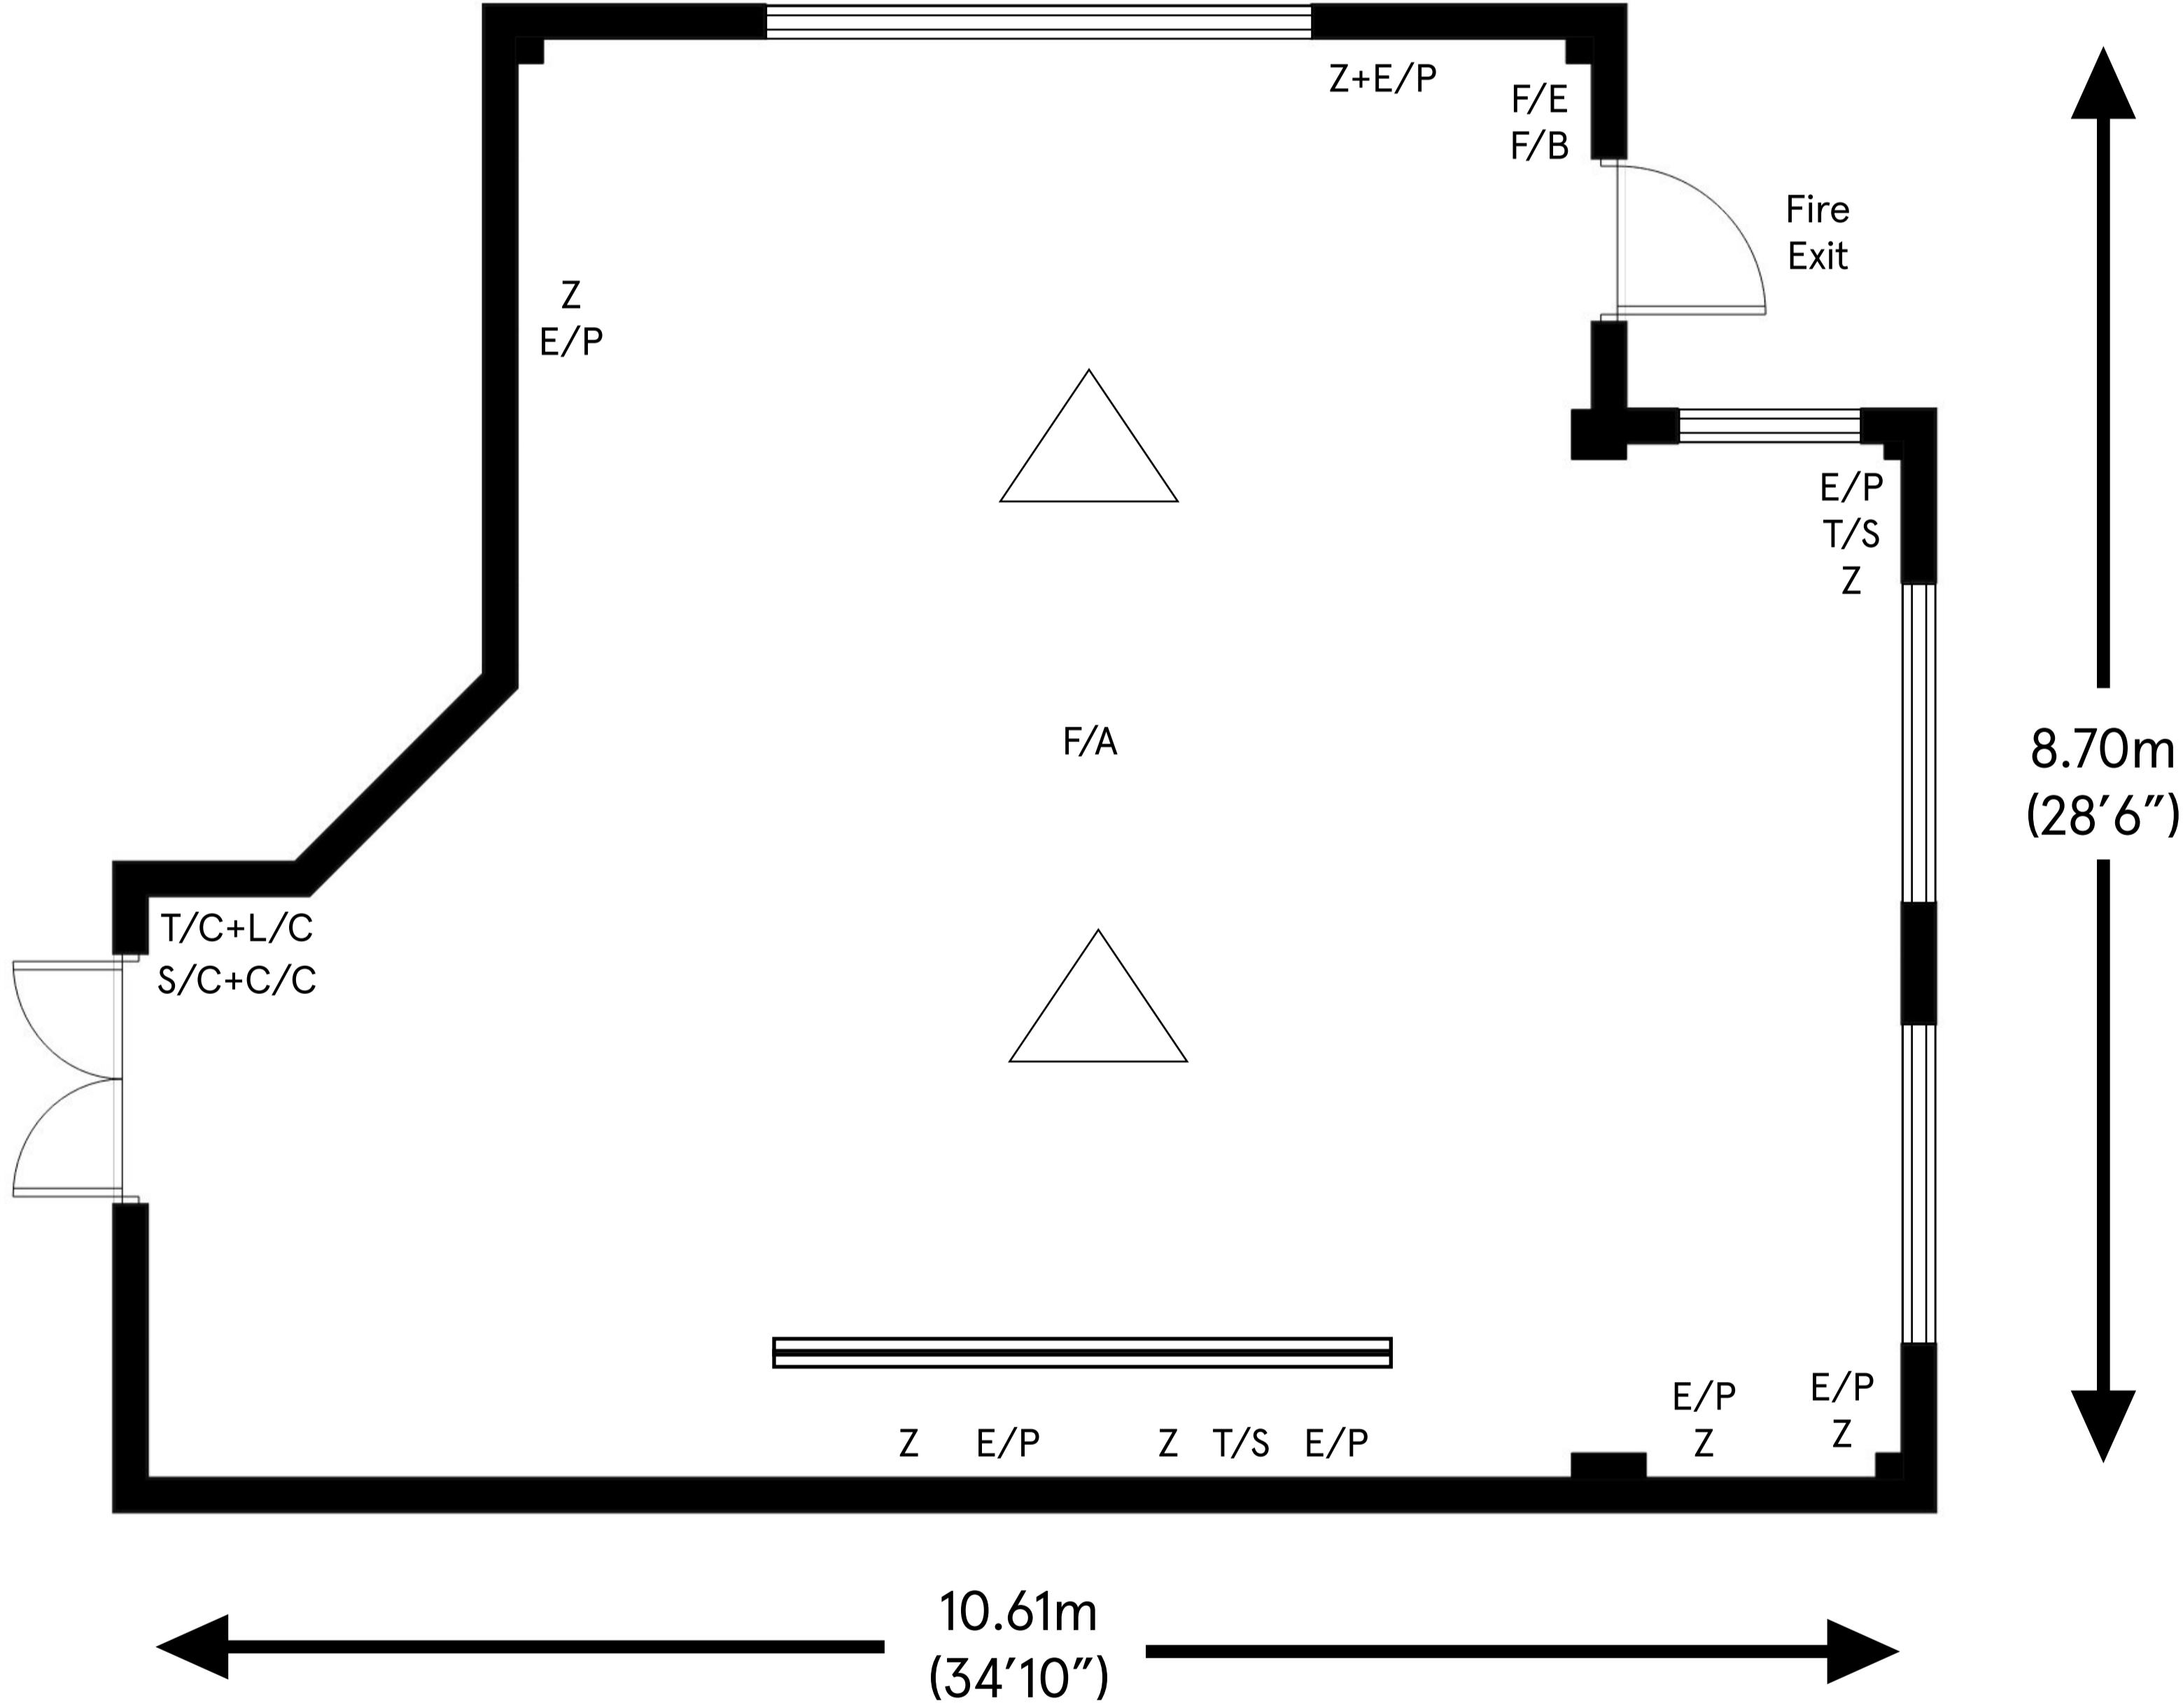

SOUTH LODGE

Tennyson

Ceiling height

Max 3.93m (12'11")
 Min 3.32m (10'11")

Total approximate floor area
 76.9 sq mt (827.8 sq ft)

- Key:
- Z 13 Amp Sockets
 - E/P Ethernet Port
 - L/C Lighting Control
 - (P) Phone Line
 - S/C Screen Control
 - F/B Fire Alarm Button
 - F/A Fire Alarm
 - F/E Fire Extinguisher
 - △ Chandelier
 - T/C Temperature Control
 - T/S TV Socket
 - C/C Curtain Control
 - ▬ Dropdown Projector Screen

For room capacity please refer to the room configuration charts