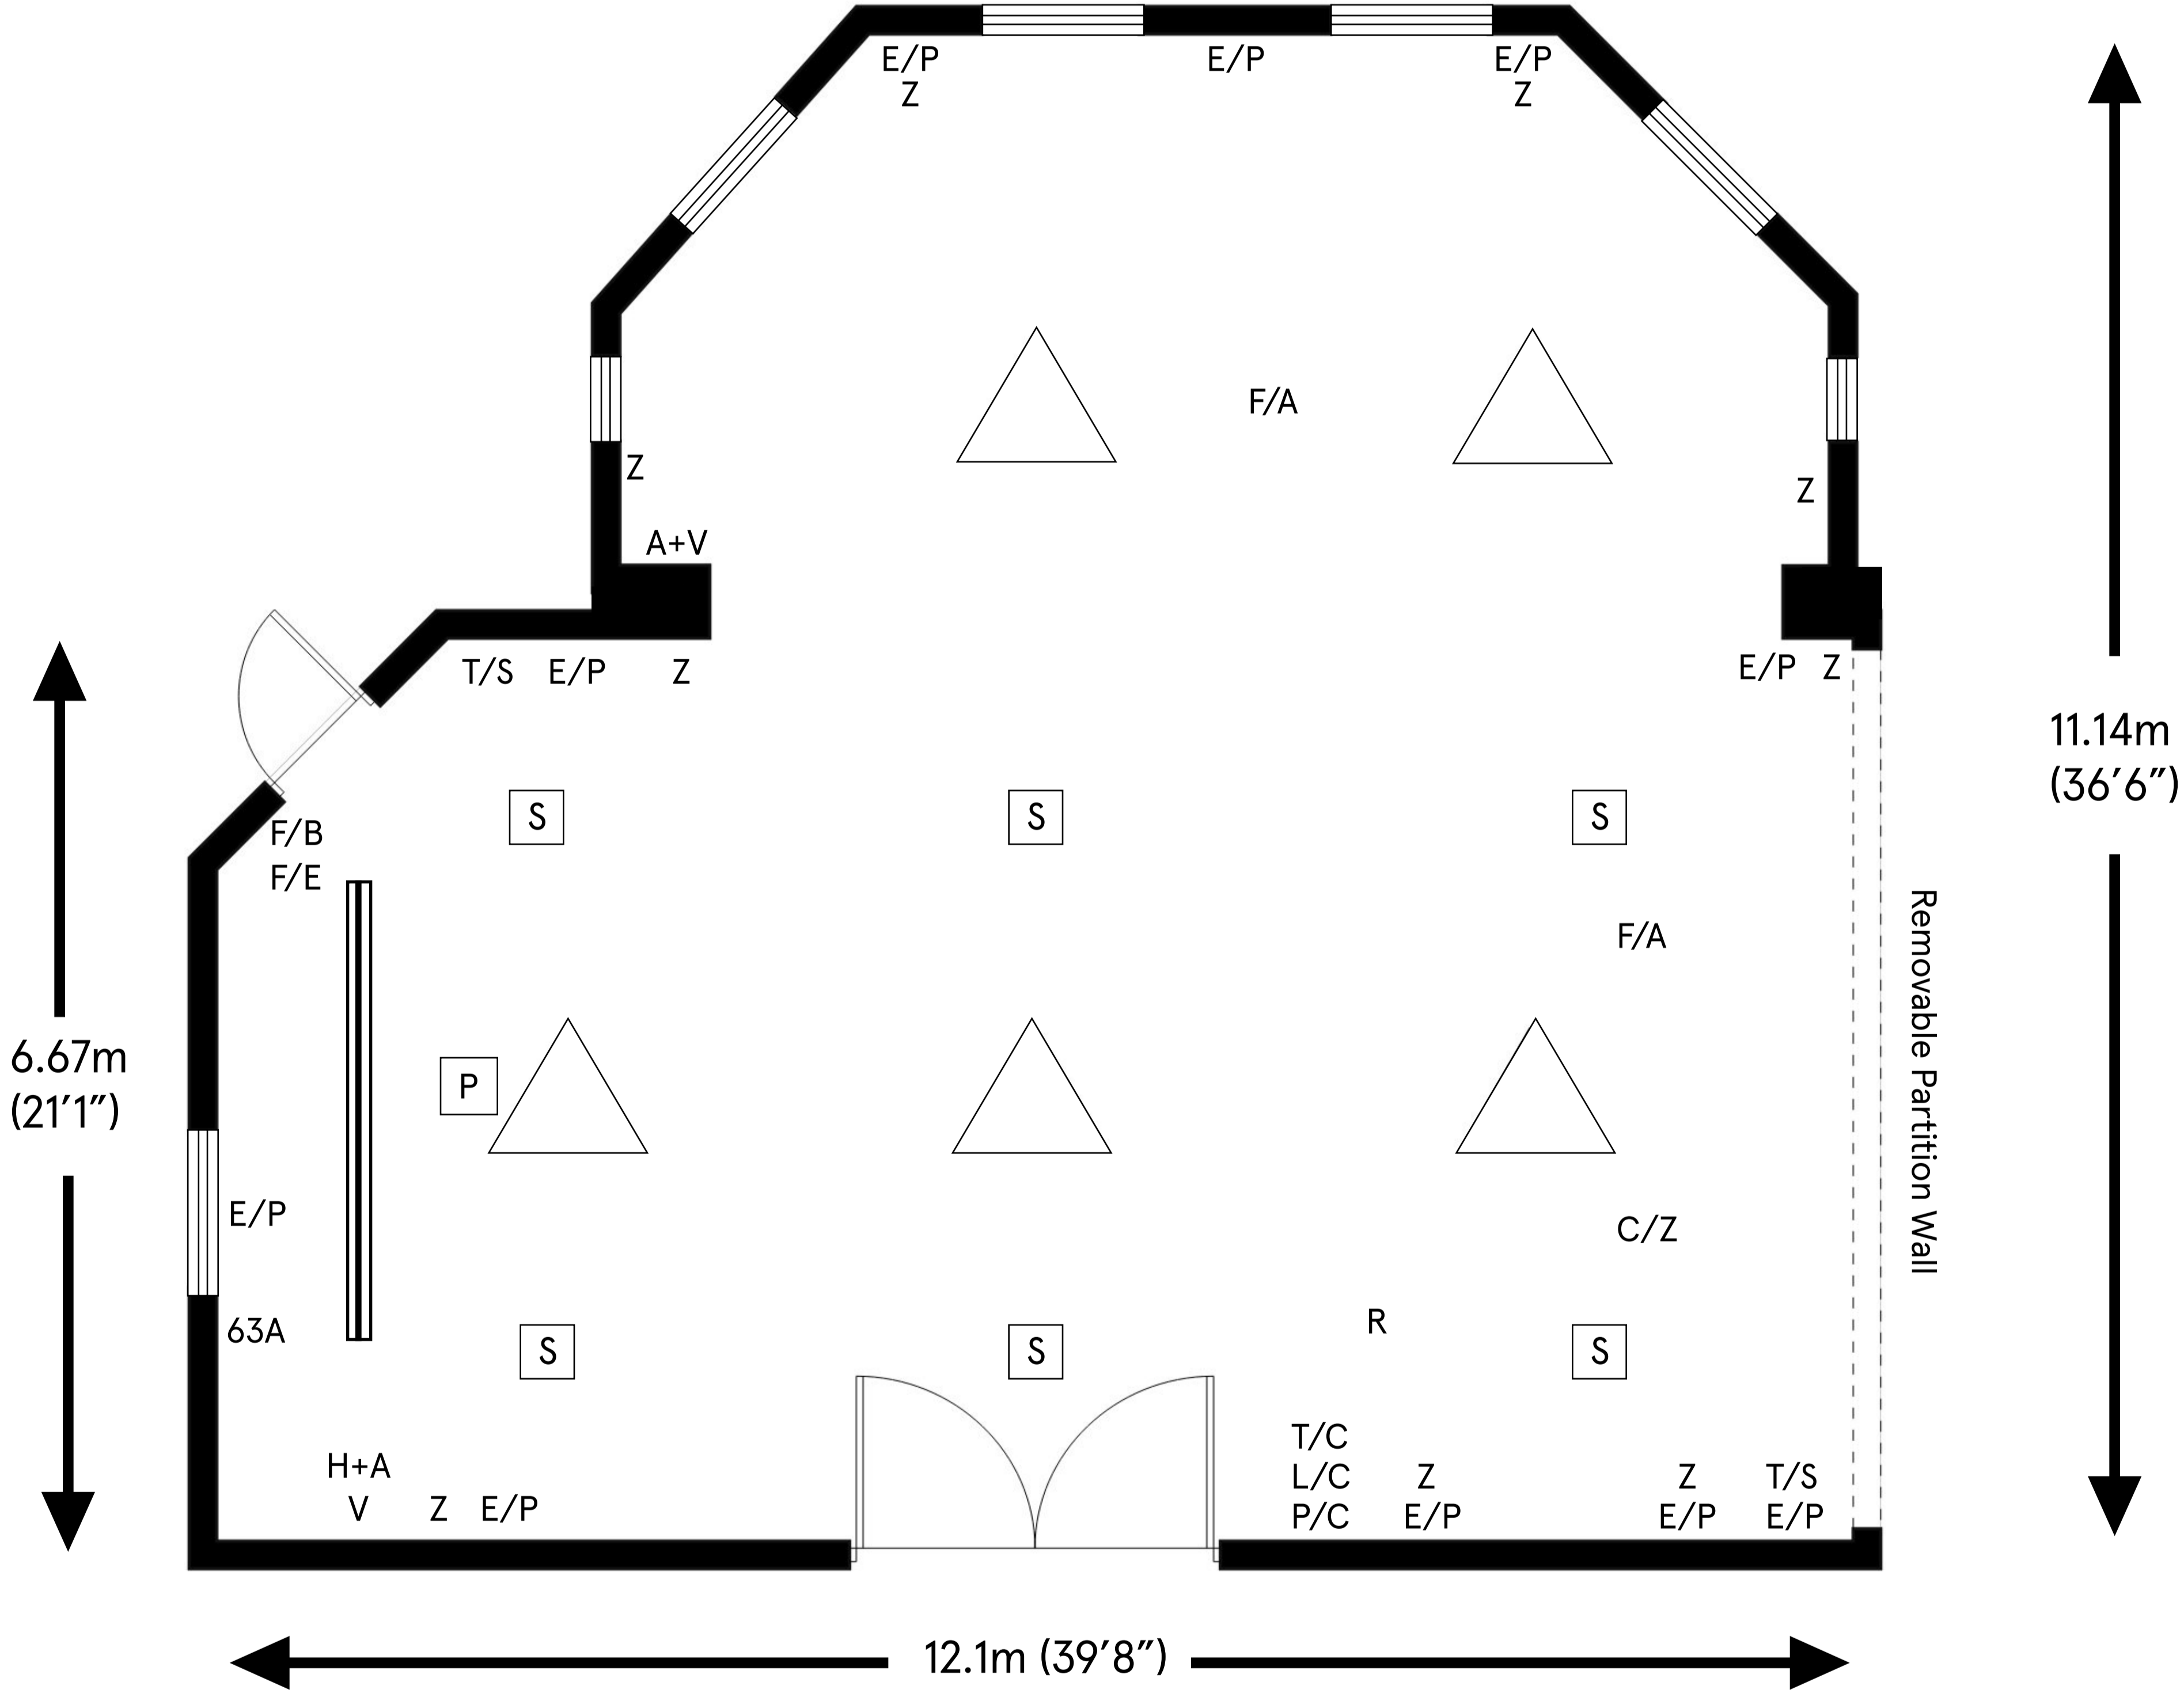

# Windsor

Ceiling height  
 Max 3.45m (11'4")  
 Min 2.87m (9'5")

Total approximate floor area  
 114.72 sq mt (1234.9 sq ft)

- Key:
- Z 13 Amp Socket
  - C/Z Ceiling 13 Amp
  - E/P Ethernet Port
  - L/C Lights Control
  - H HDMI Input
  - T/C Temperature Control
  - F/A Fire Alarm
  - F/B Fire Alarm Button
  - F/E Fire Extinguisher
  - S Speaker
  - 63A 63 AMP Socket
  - P Ceiling Mounted Projector
  - R Router
  - T/S TV Socket
  - V VGA
  - A Audio
  - P/C Projector Control Panel
  - Dropdown Projector Screen
  - △ Chandelier

For room capacity please refer to the room configuration charts