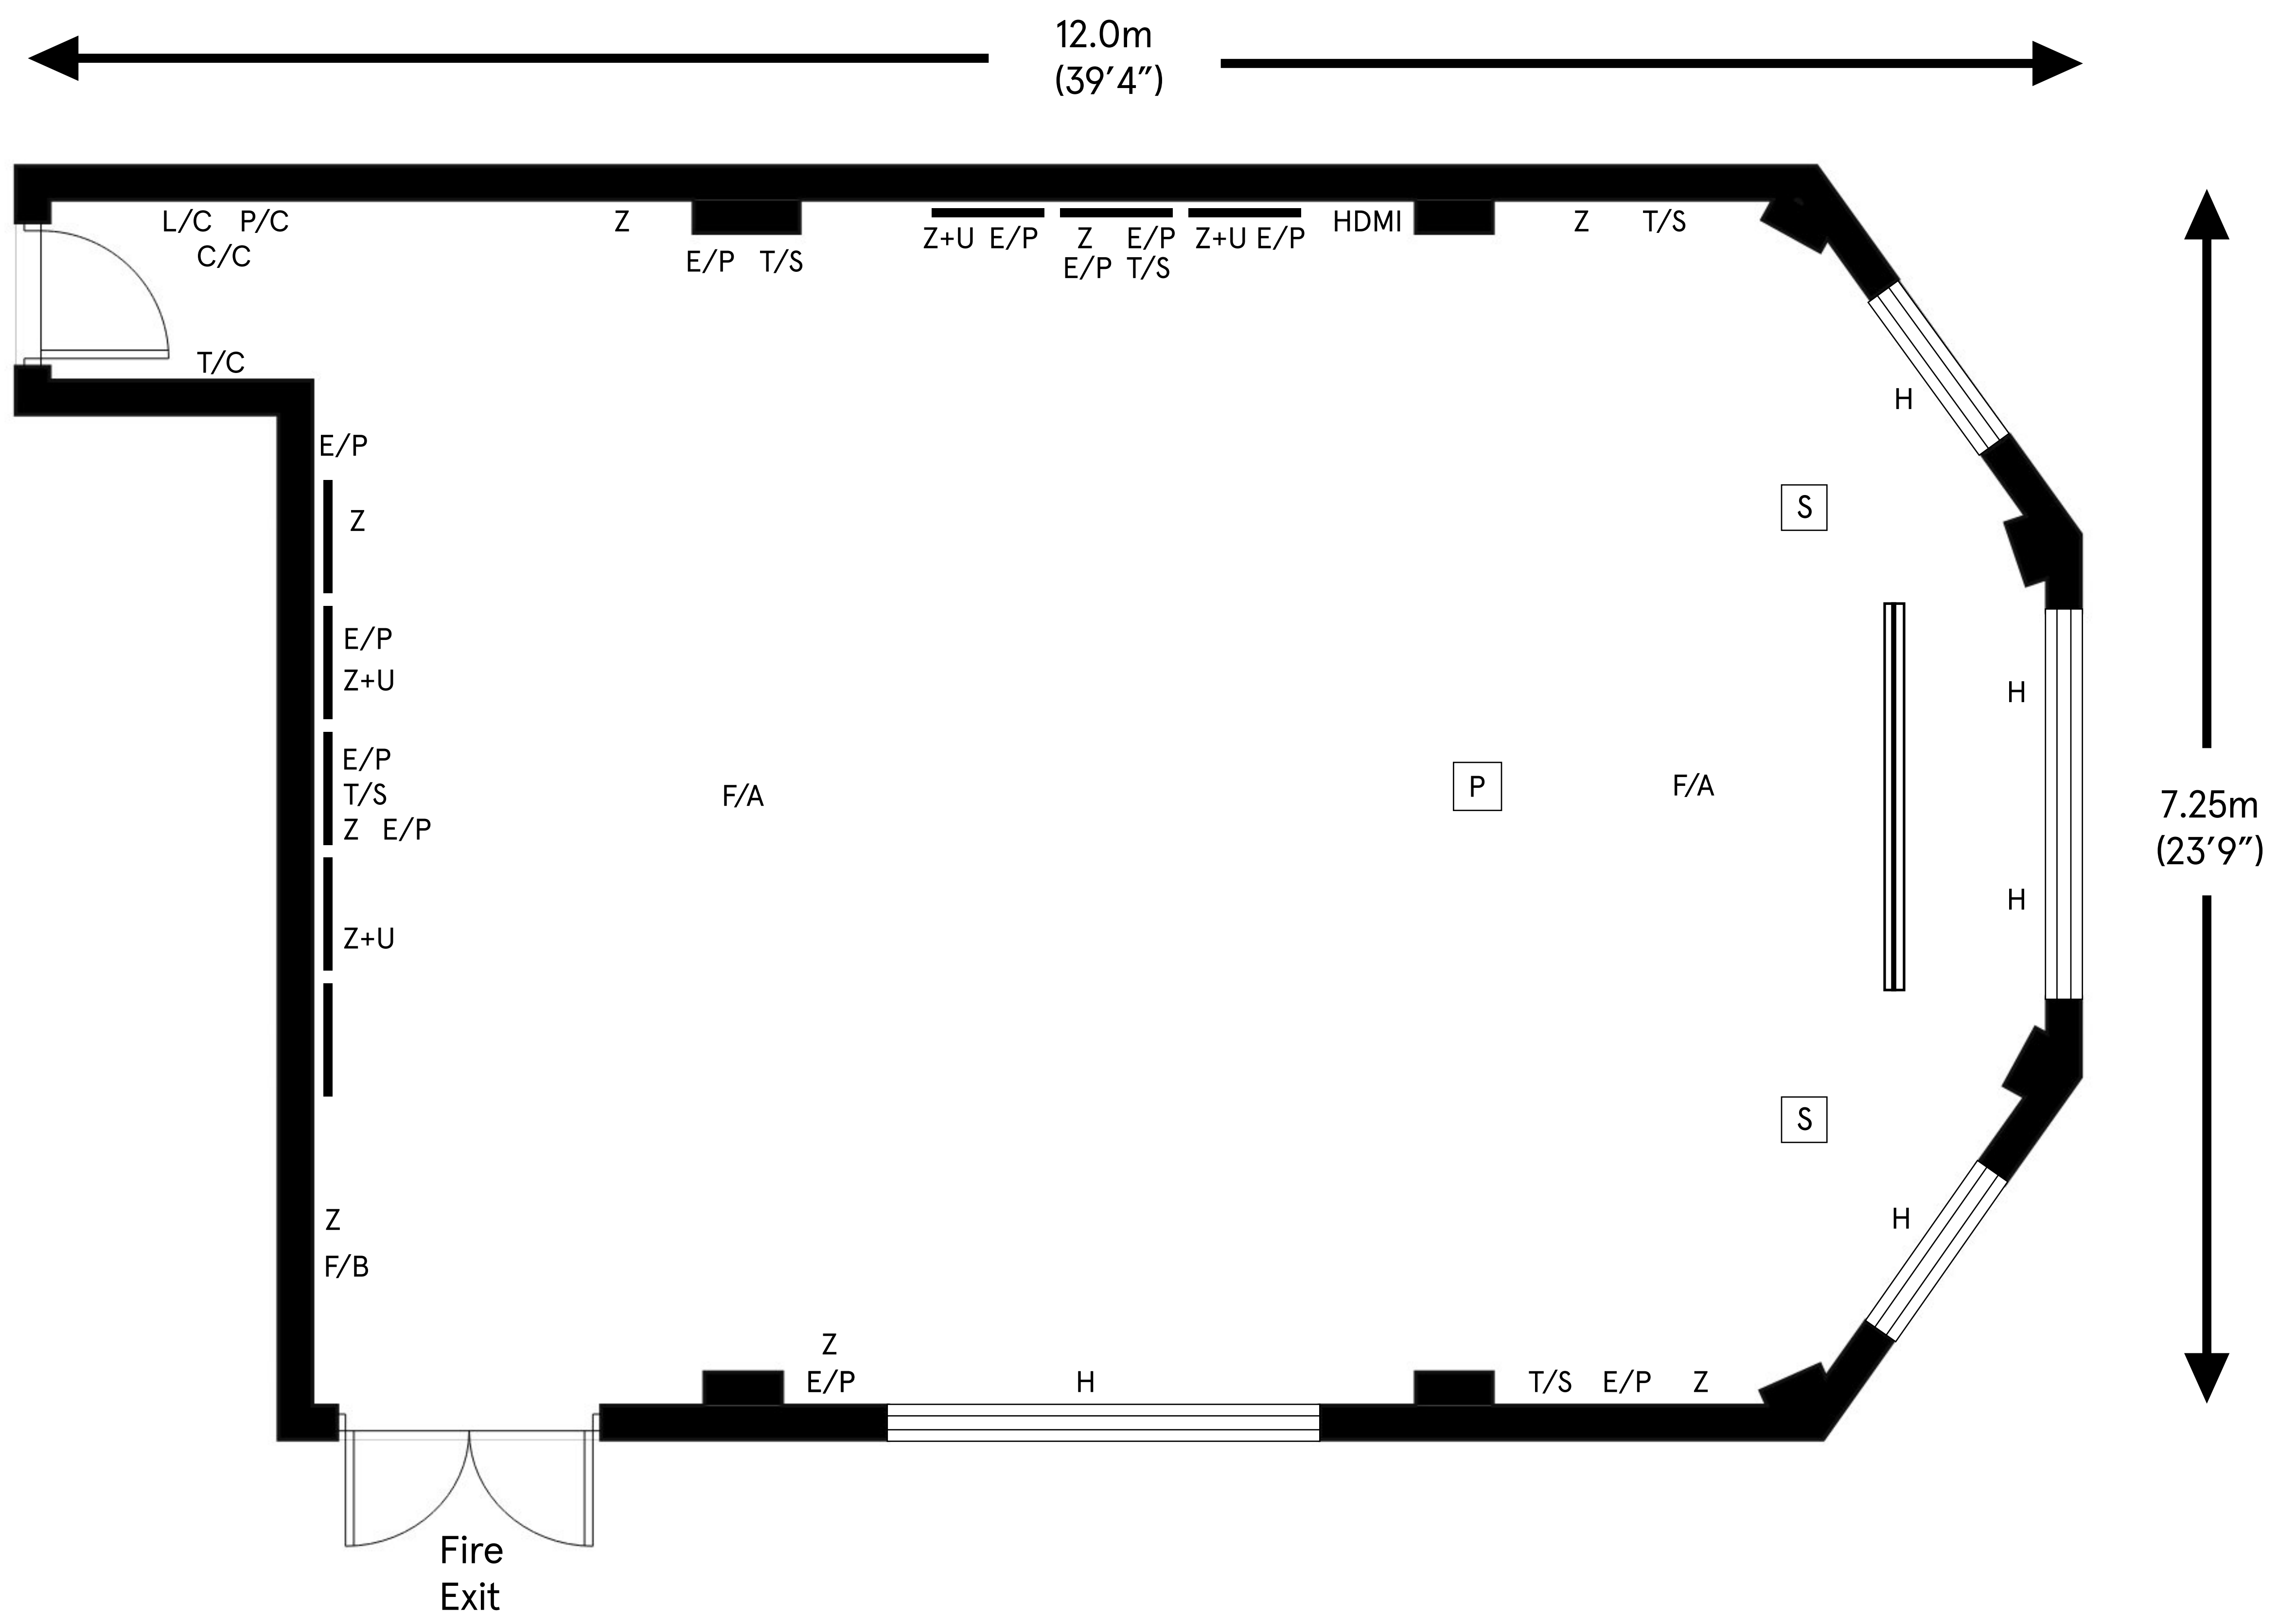

# Buckingham

**Ceiling height**

Max 3.41m (11'2")

Min 3.07m (10'1")

**Total approximate floor area**

74.2 sq mt (798.7 sq ft)

**Key:**

- |     |                     |  |                           |
|-----|---------------------|--|---------------------------|
| Z   | 13 Amp Socket       |  | Speaker                   |
| U   | USB Port            |  | Projector                 |
| E/P | Ethernet Port       |  | Curtains Control          |
| L/C | Lights Control      |  | TV Socket                 |
| P/C | Projector Control   |  | HDMI Input                |
| T/C | Temperature Control |  | Heater                    |
| F/A | Fire Alarm          |  | Dropdown Projector Screen |
| F/B | Fire Alarm button   |  | White Board               |

For room capacity please refer to the room configuration charts