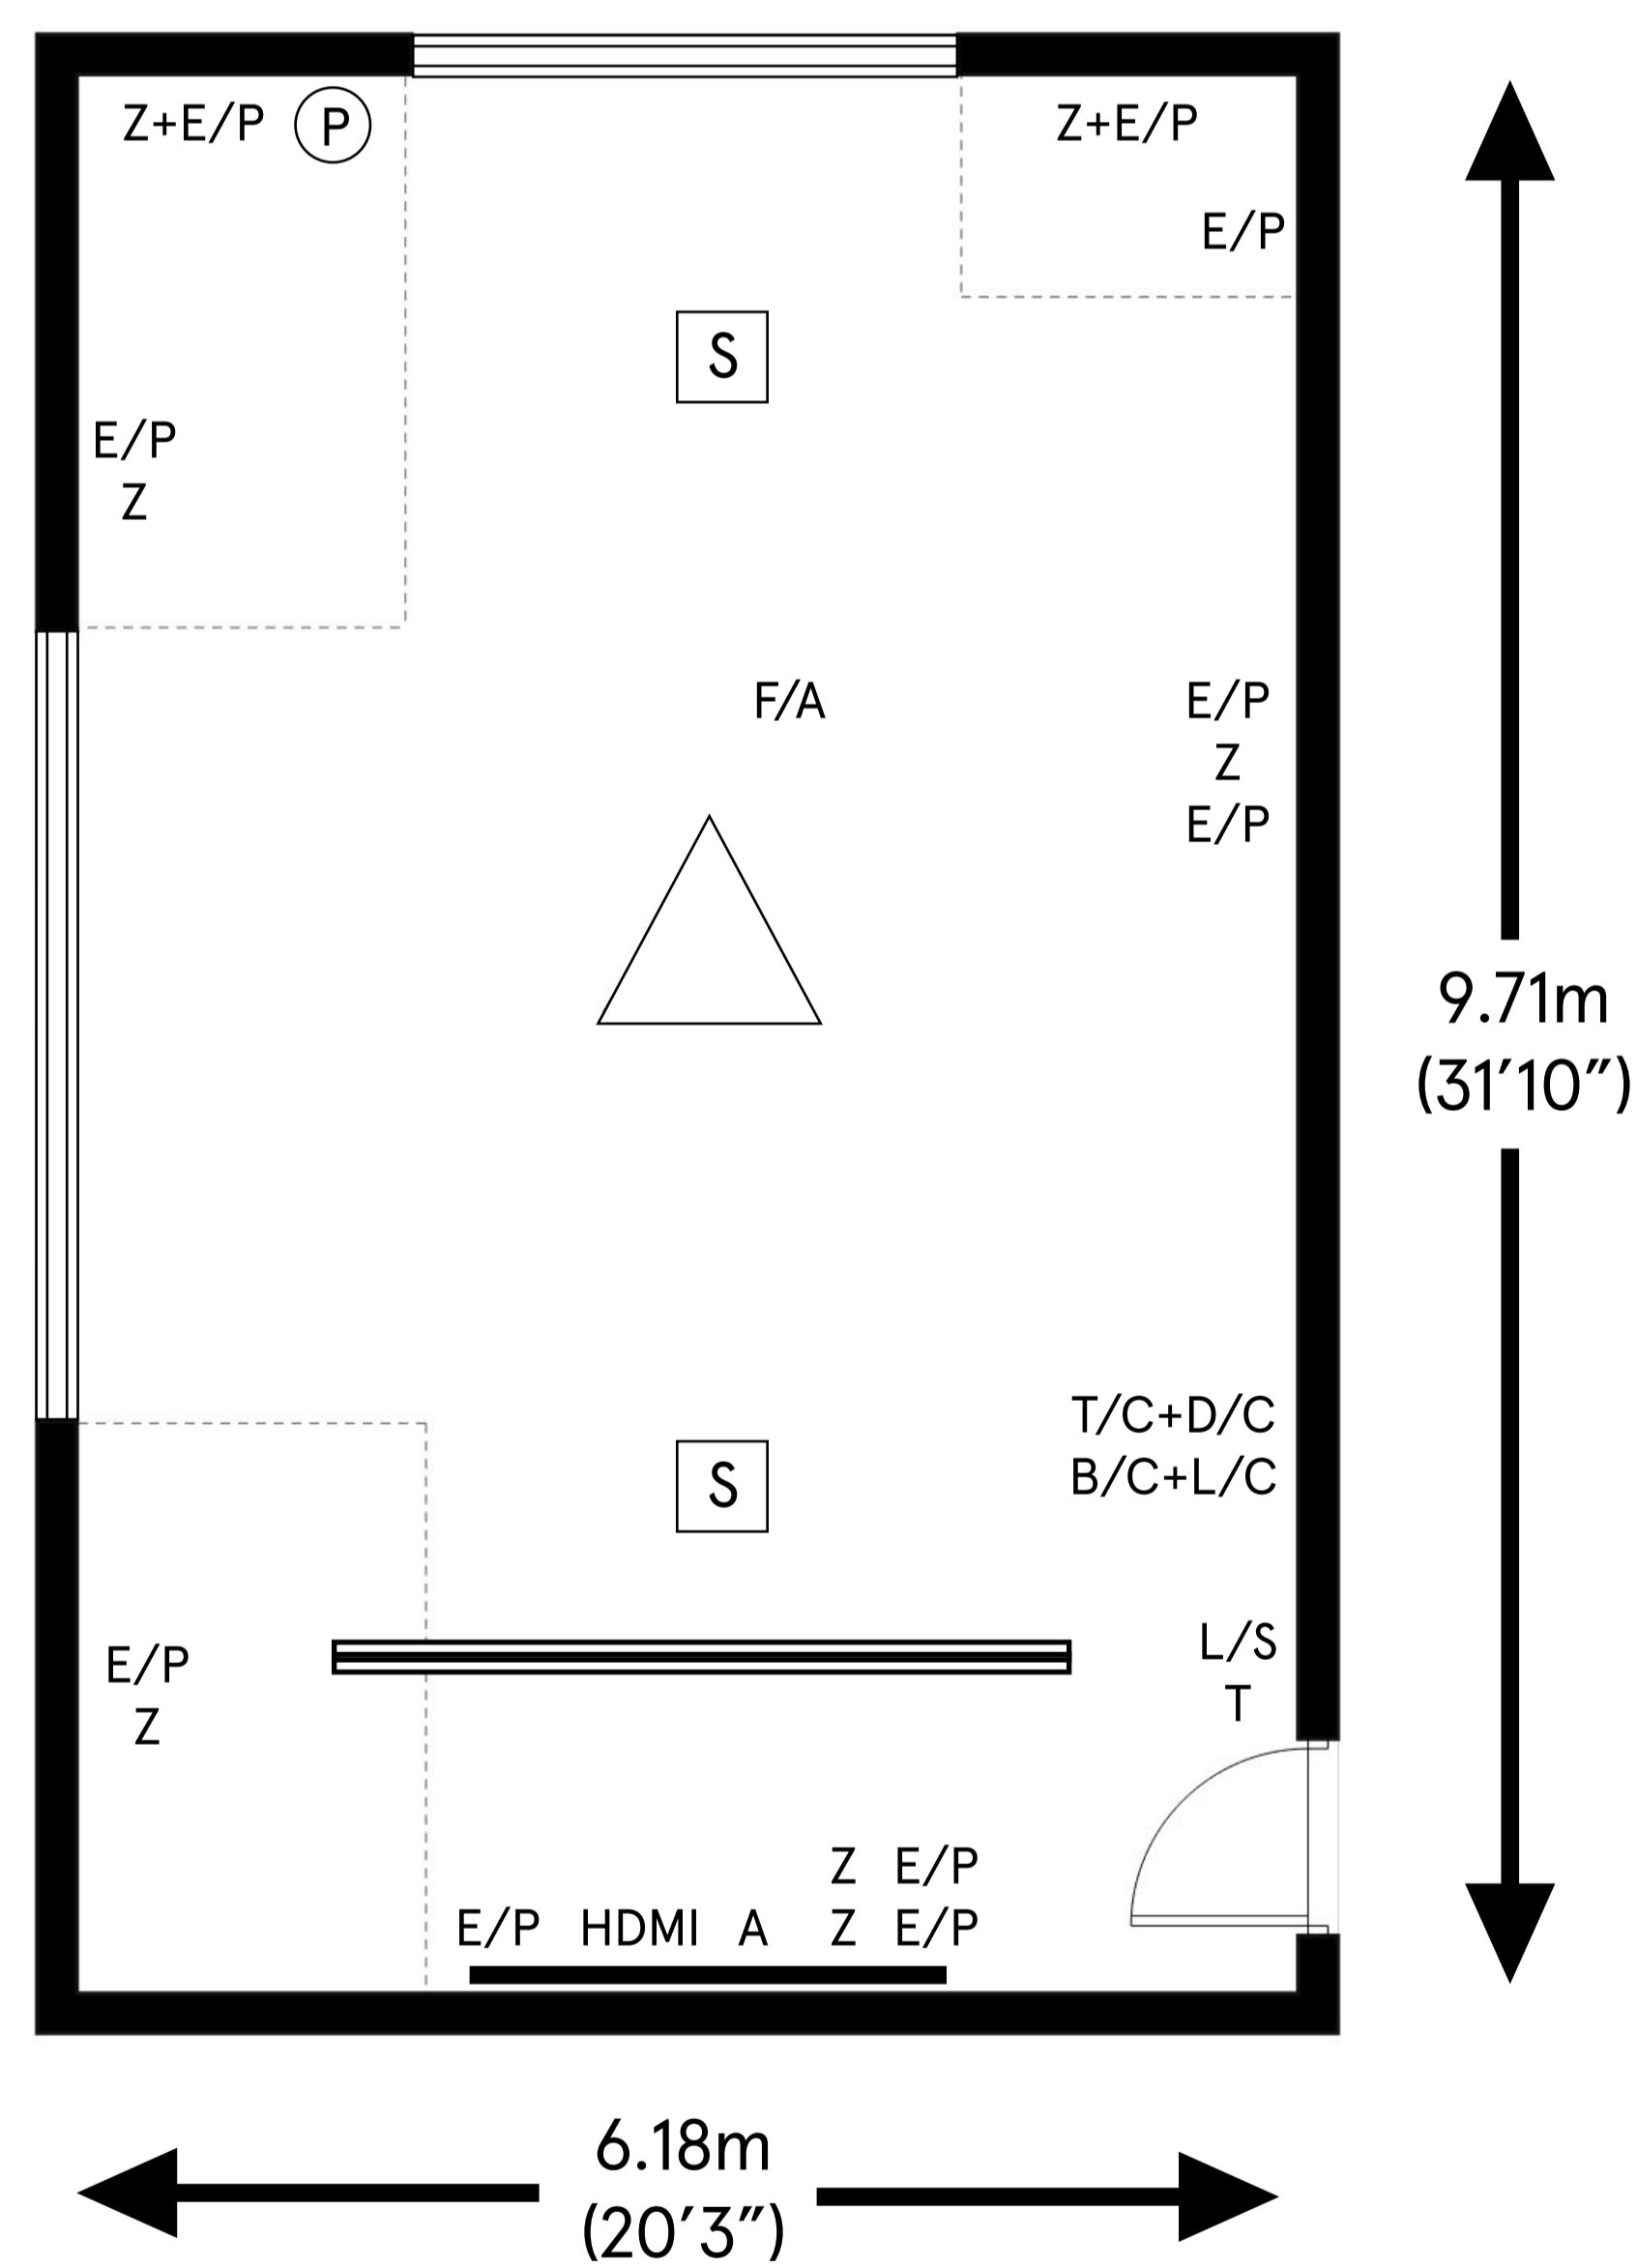

SOUTH LODGE

Witterings

Ceiling height

Max 4.39m (14'4")

Min 1.75m (5'8")

Total approximate floor area

59.96 sq mt (645.4 sq ft)

Key:

Z 13 Amp Sockets

E/P Ethernet Port

Ⓟ Phone Line

L/S Light Switch

L/C Lighting Control

B/C Blind Control

T/C Temperature Control

F/A Fire Alarm