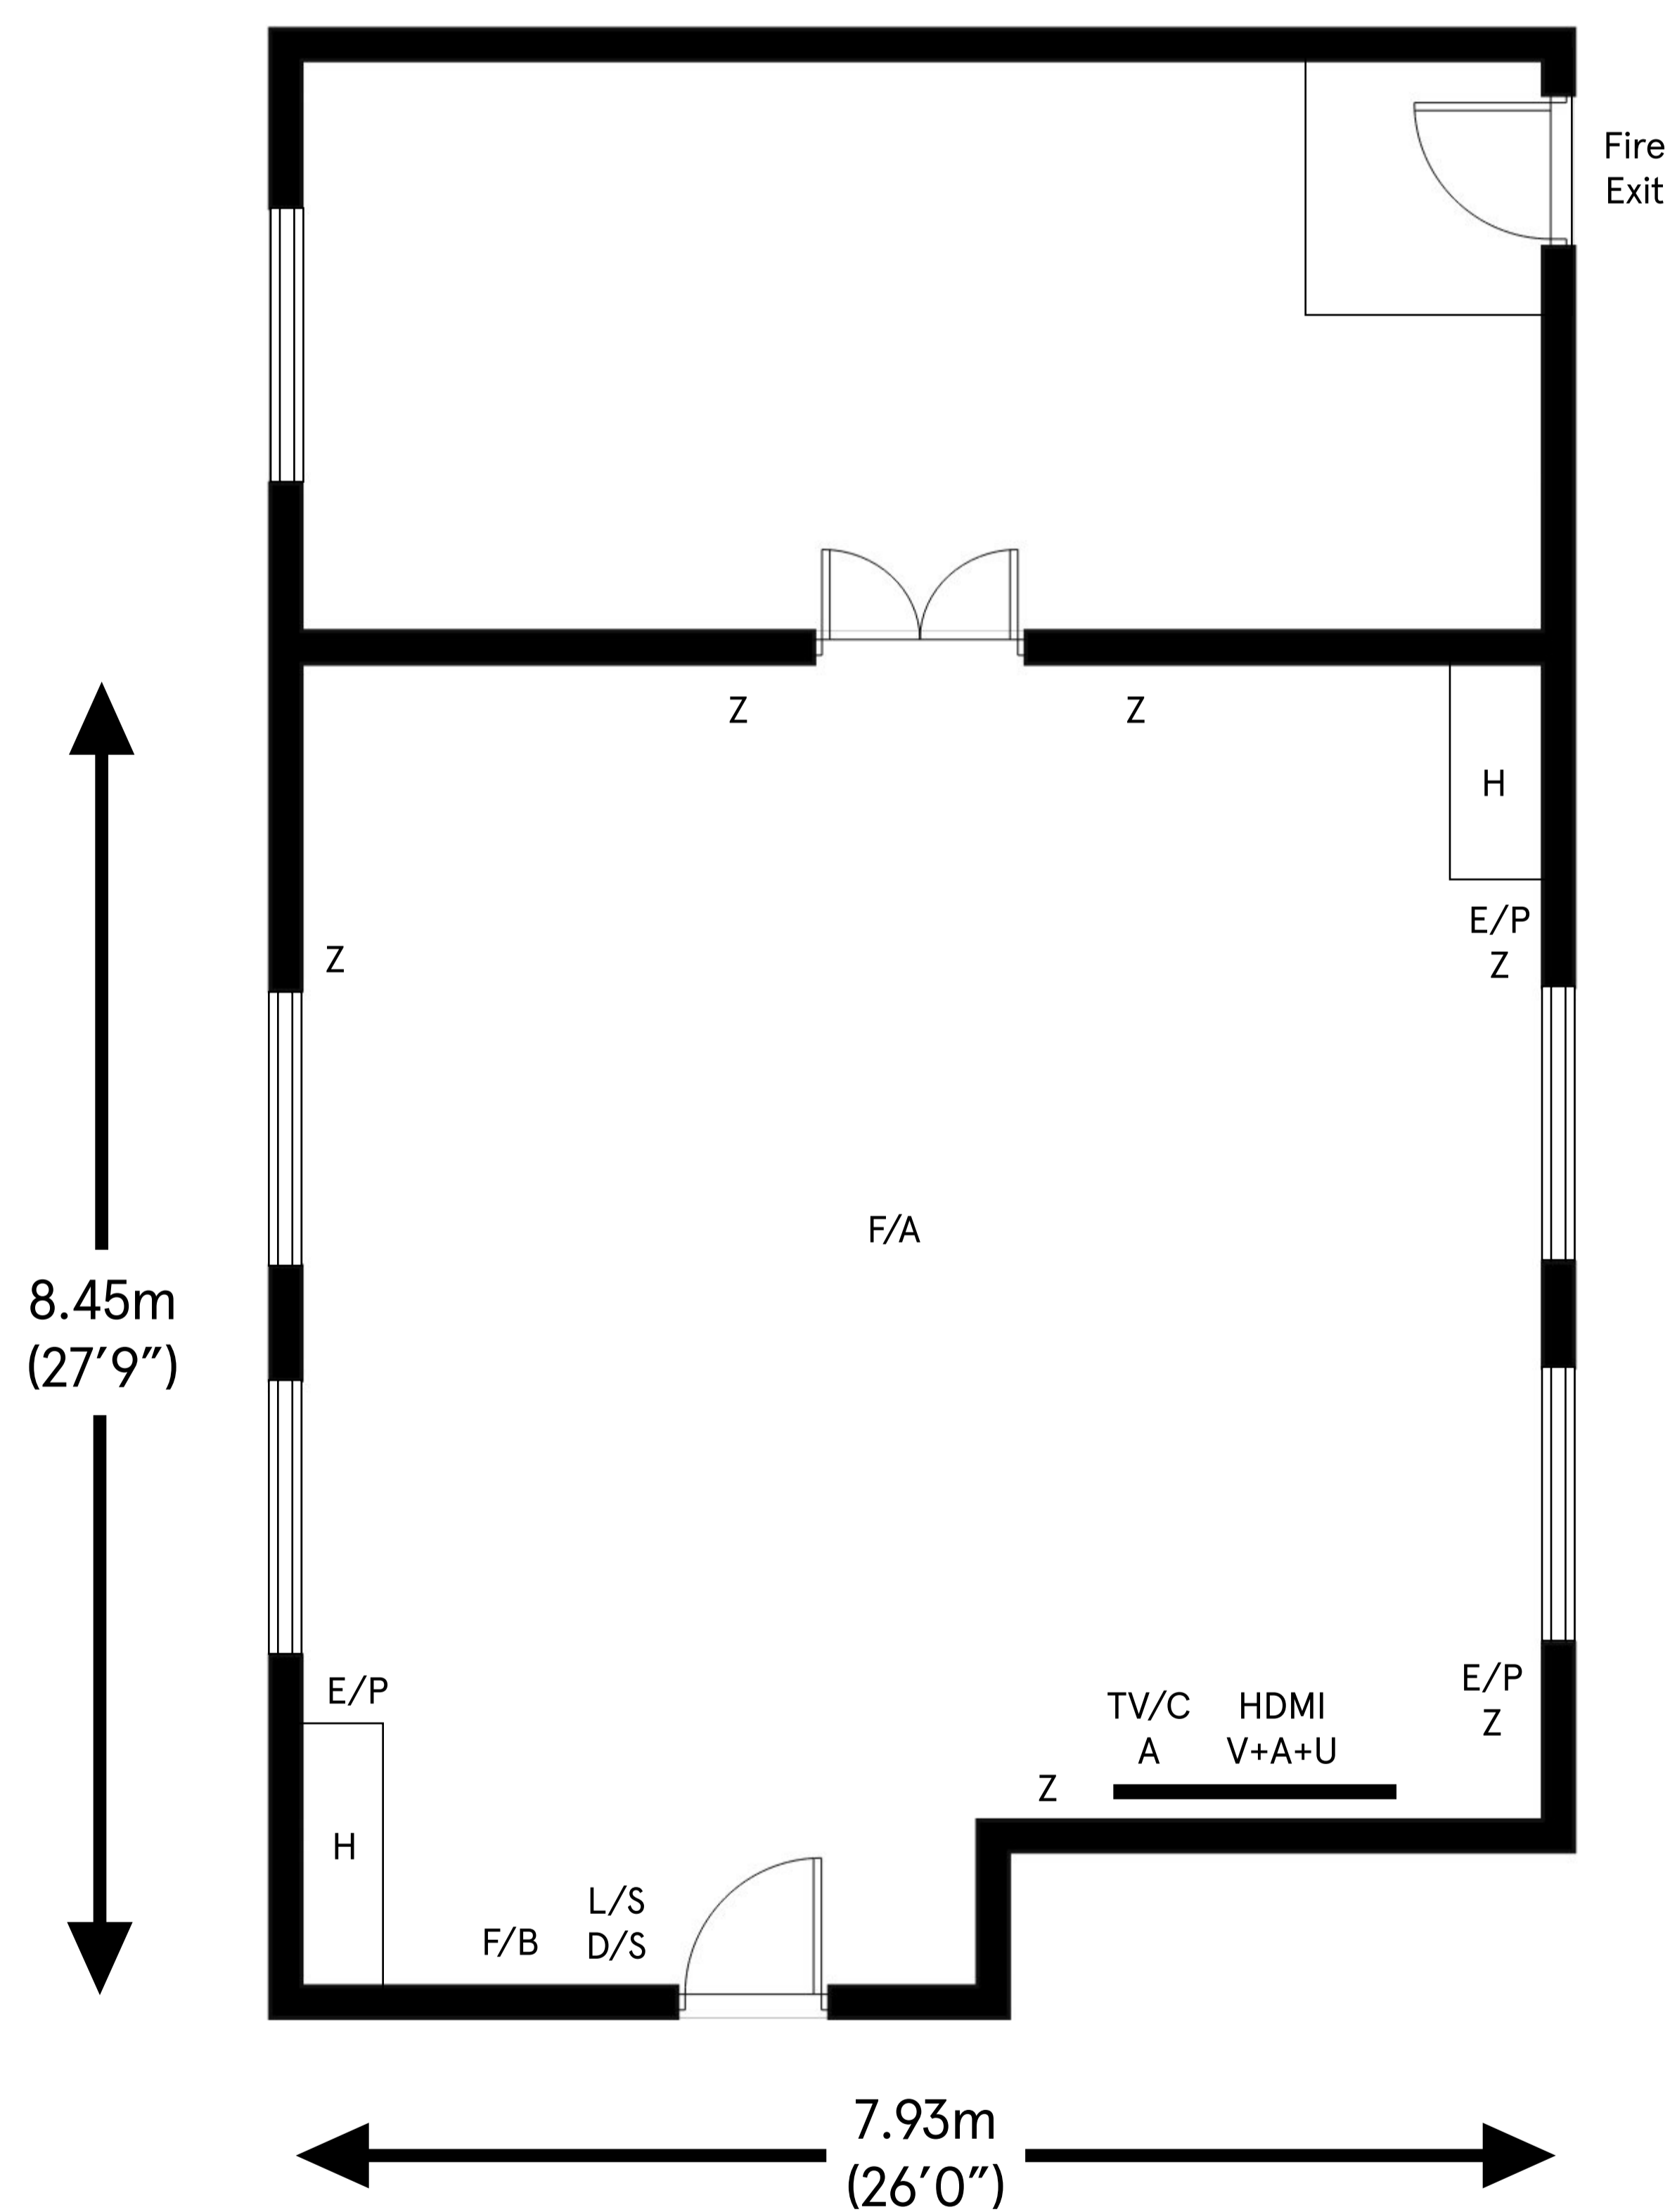

Bingham

Ceiling height

Max 2.65m (8'8")

Min 2.56m (8'4")

Total approximate floor area

63.17 sq mt (680 sq ft)

Key:

- | | | | |
|-----|--------------------|------|-------------------------|
| Z | 13 Amp Sockets | HDMI | HDMI Input |
| E/P | Ethernet Port | A | Audio Input |
| L/S | Light switch Panel | V | VGA Input |
| D/S | Dimmer Switch | U | USB Input |
| H | Heater | TV/C | Television Control |
| F/A | Fire Alarm | | Wall mounted Television |
| F/B | Fire Alarm Button | | |

For room capacity please refer to the room configuration charts