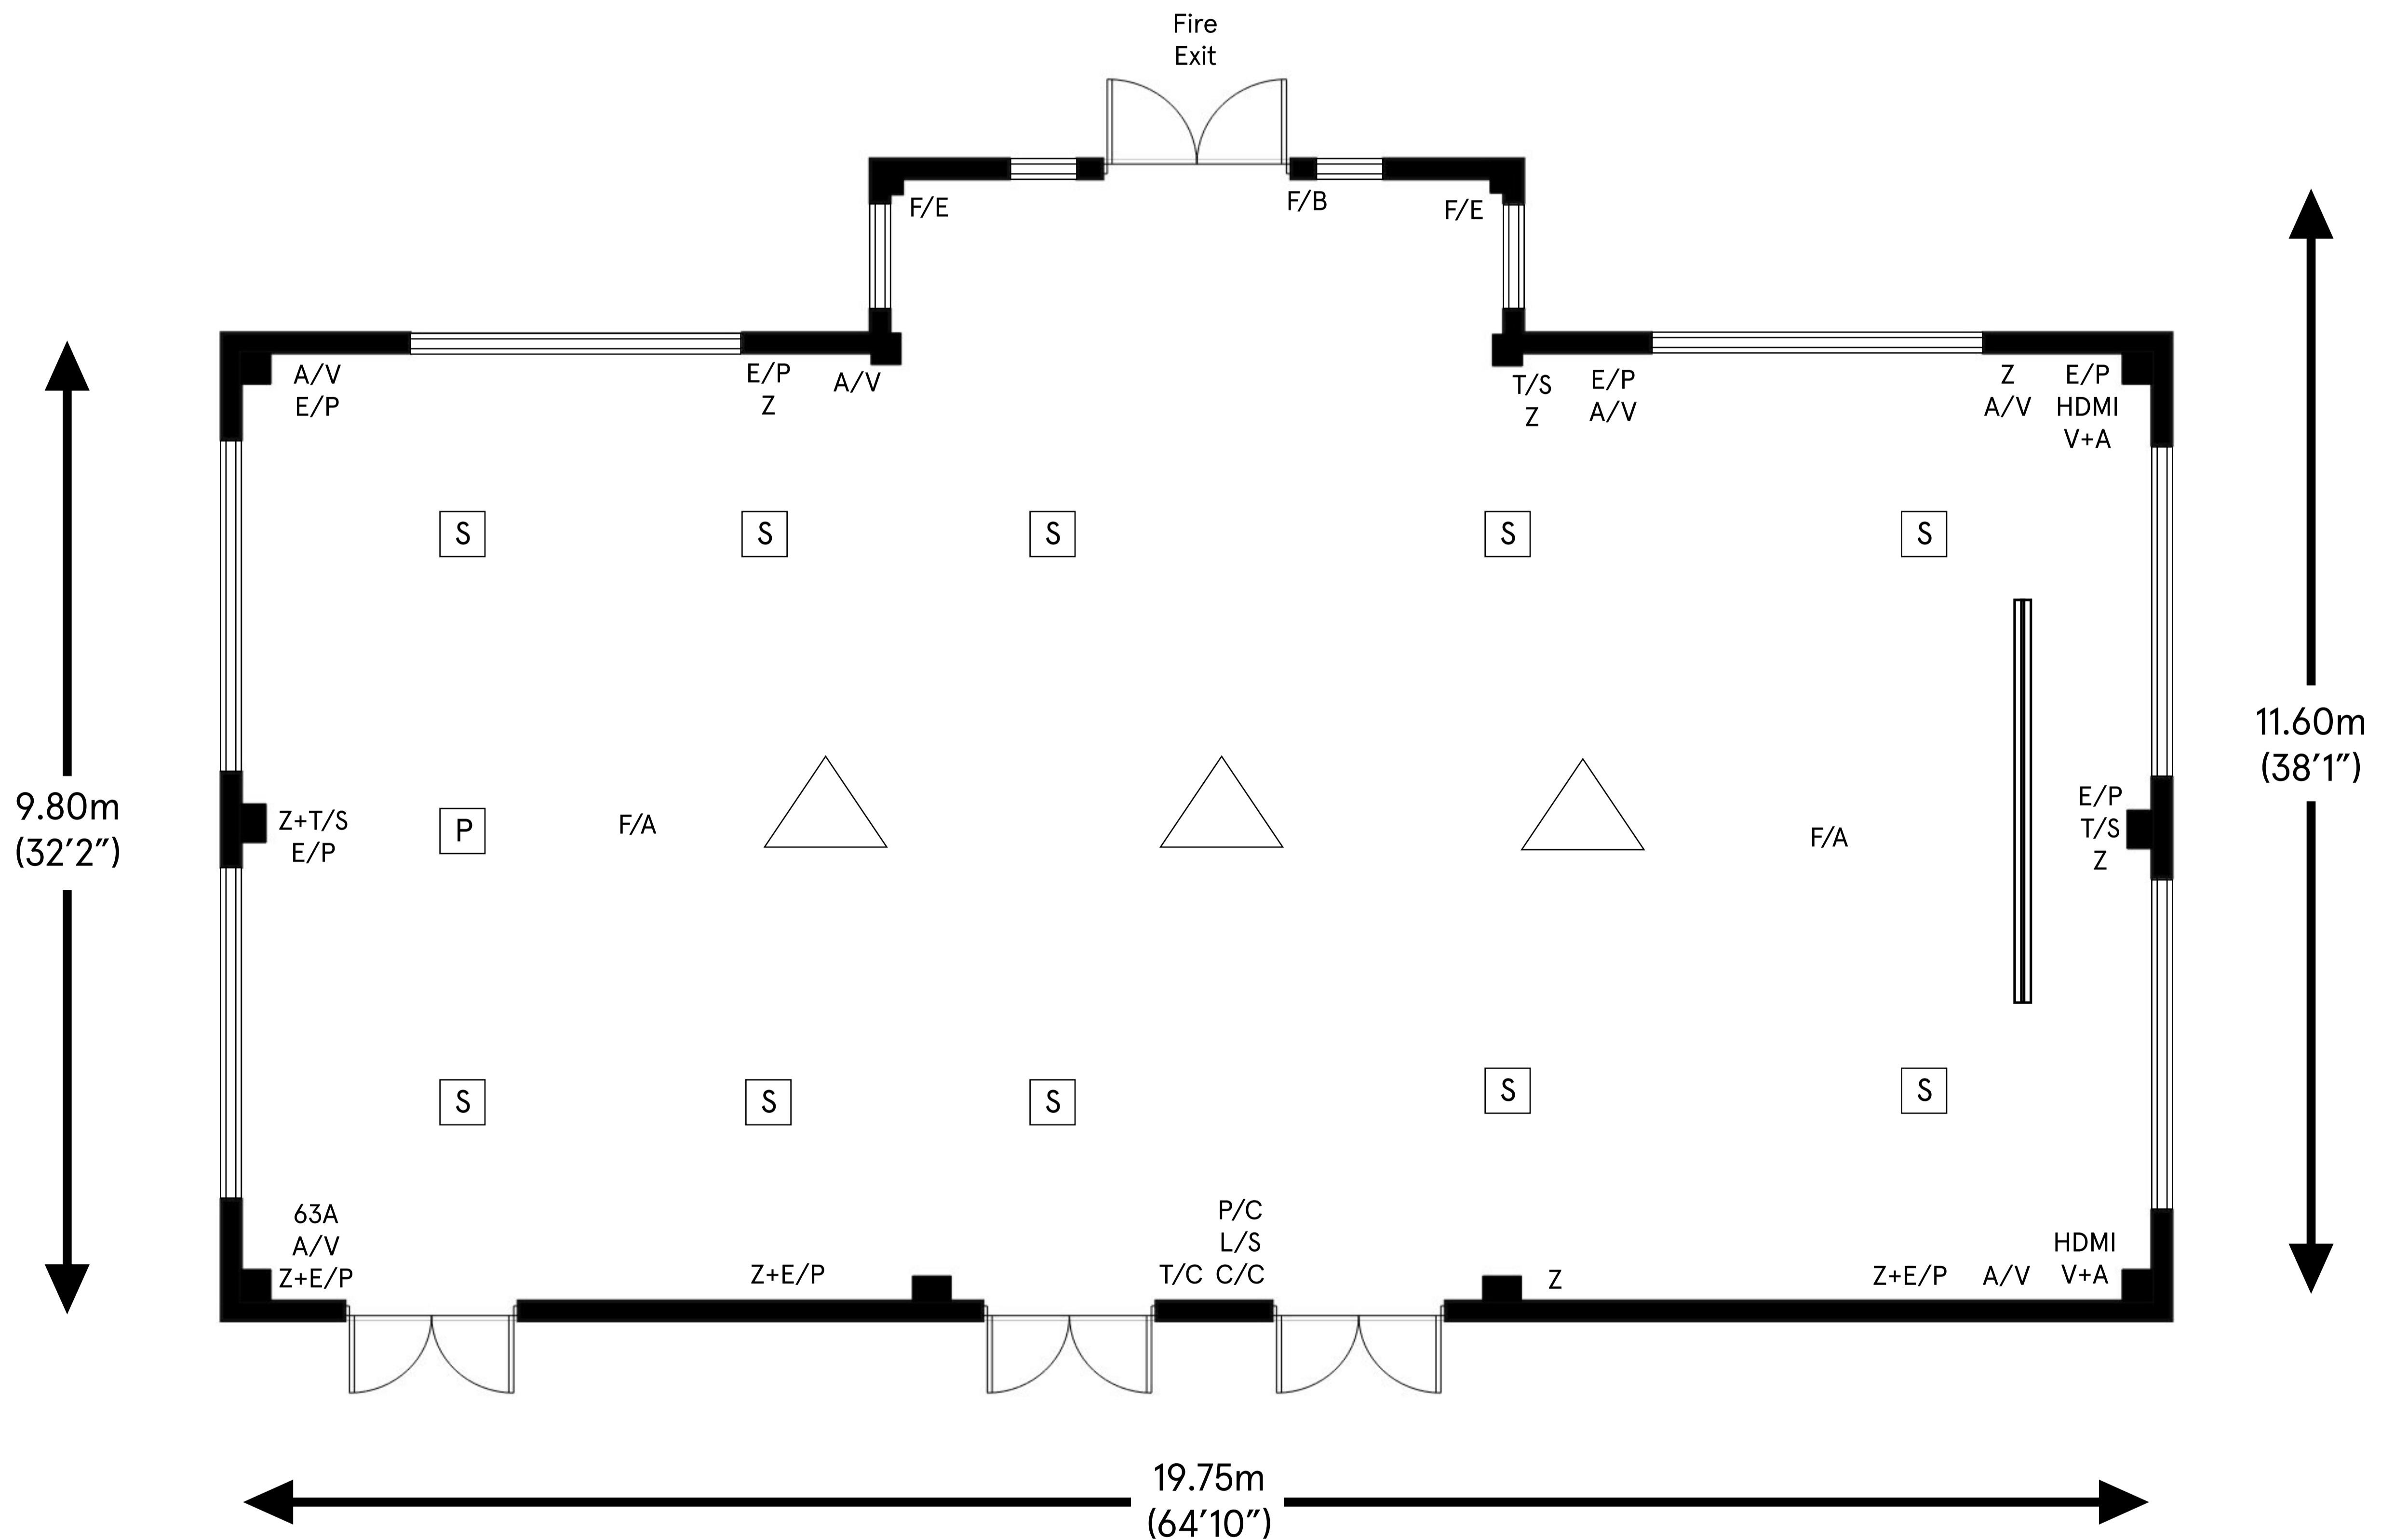

SOUTH LODGE

Gladstone

Ceiling height

Max 3.83m (12'7")

Min 3.21m (10'6")

Total approximate floor area

204.97 sq mt (2206.3 sq ft)

Key:

Z	13 Amp Sockets	P	Drop down Projector
E/P	Ethernet Port		Chandelier
A/V	Audio/Video	T/C	Temperature Control
L/S	Light switch Panel	C/C	Curtain Control
T/S	TV Socket	P/C	Projector Control
F/B	Fire Alarm Button	HDMI	HDMI Input
F/A	Fire Alarm	V	VGA Input
F/E	Fire Extinguisher	A	Audio Input
63A	63 AMP Socket		Drop Down Projector Screen
S	Speaker		