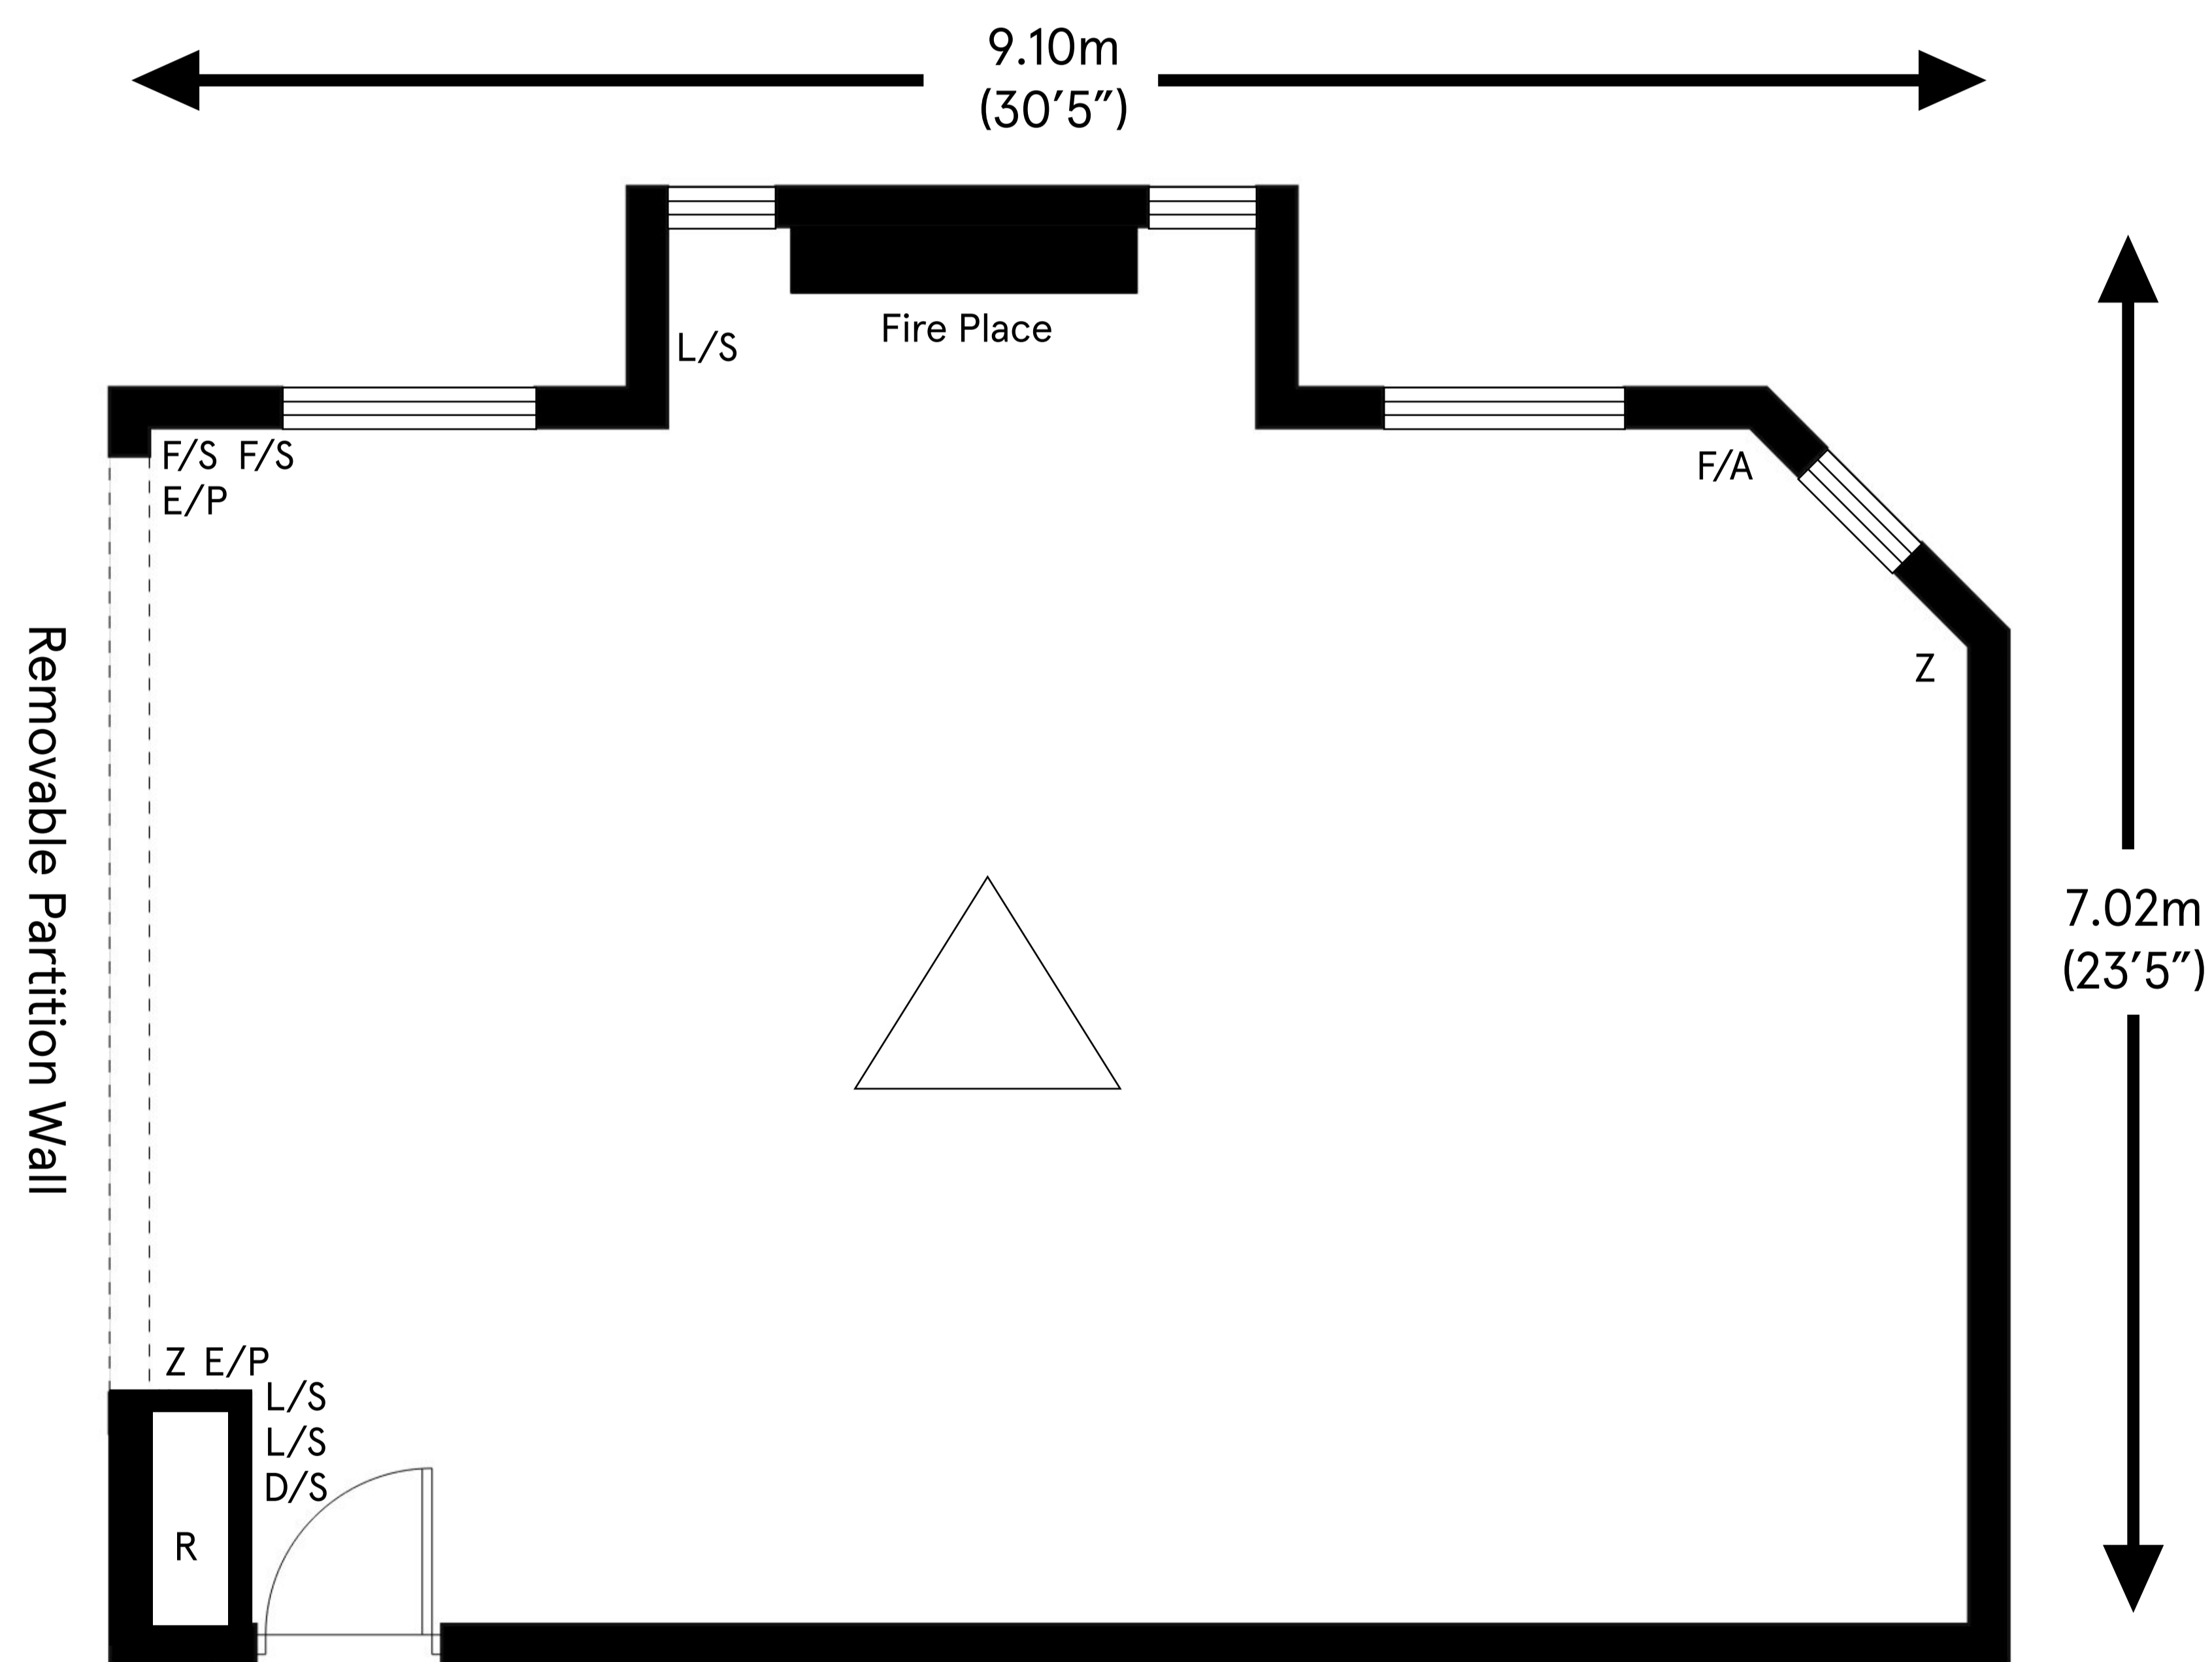

Carolean

Ceiling height

Max 3.62m (11'11")

Min 2.85m (9'4")

Total approximate floor area

58.44 sq mt (629.1 sq ft)

Key:

- Z 13 Amp Socket
- E/P Ethernet Port
- L/S Light Switch
- D/S Dimmer Switch
- F/A Fire Alarm

- R Router
- F/S Fuse Switch
- △ Chandelier

For room capacity please refer to the room configuration charts