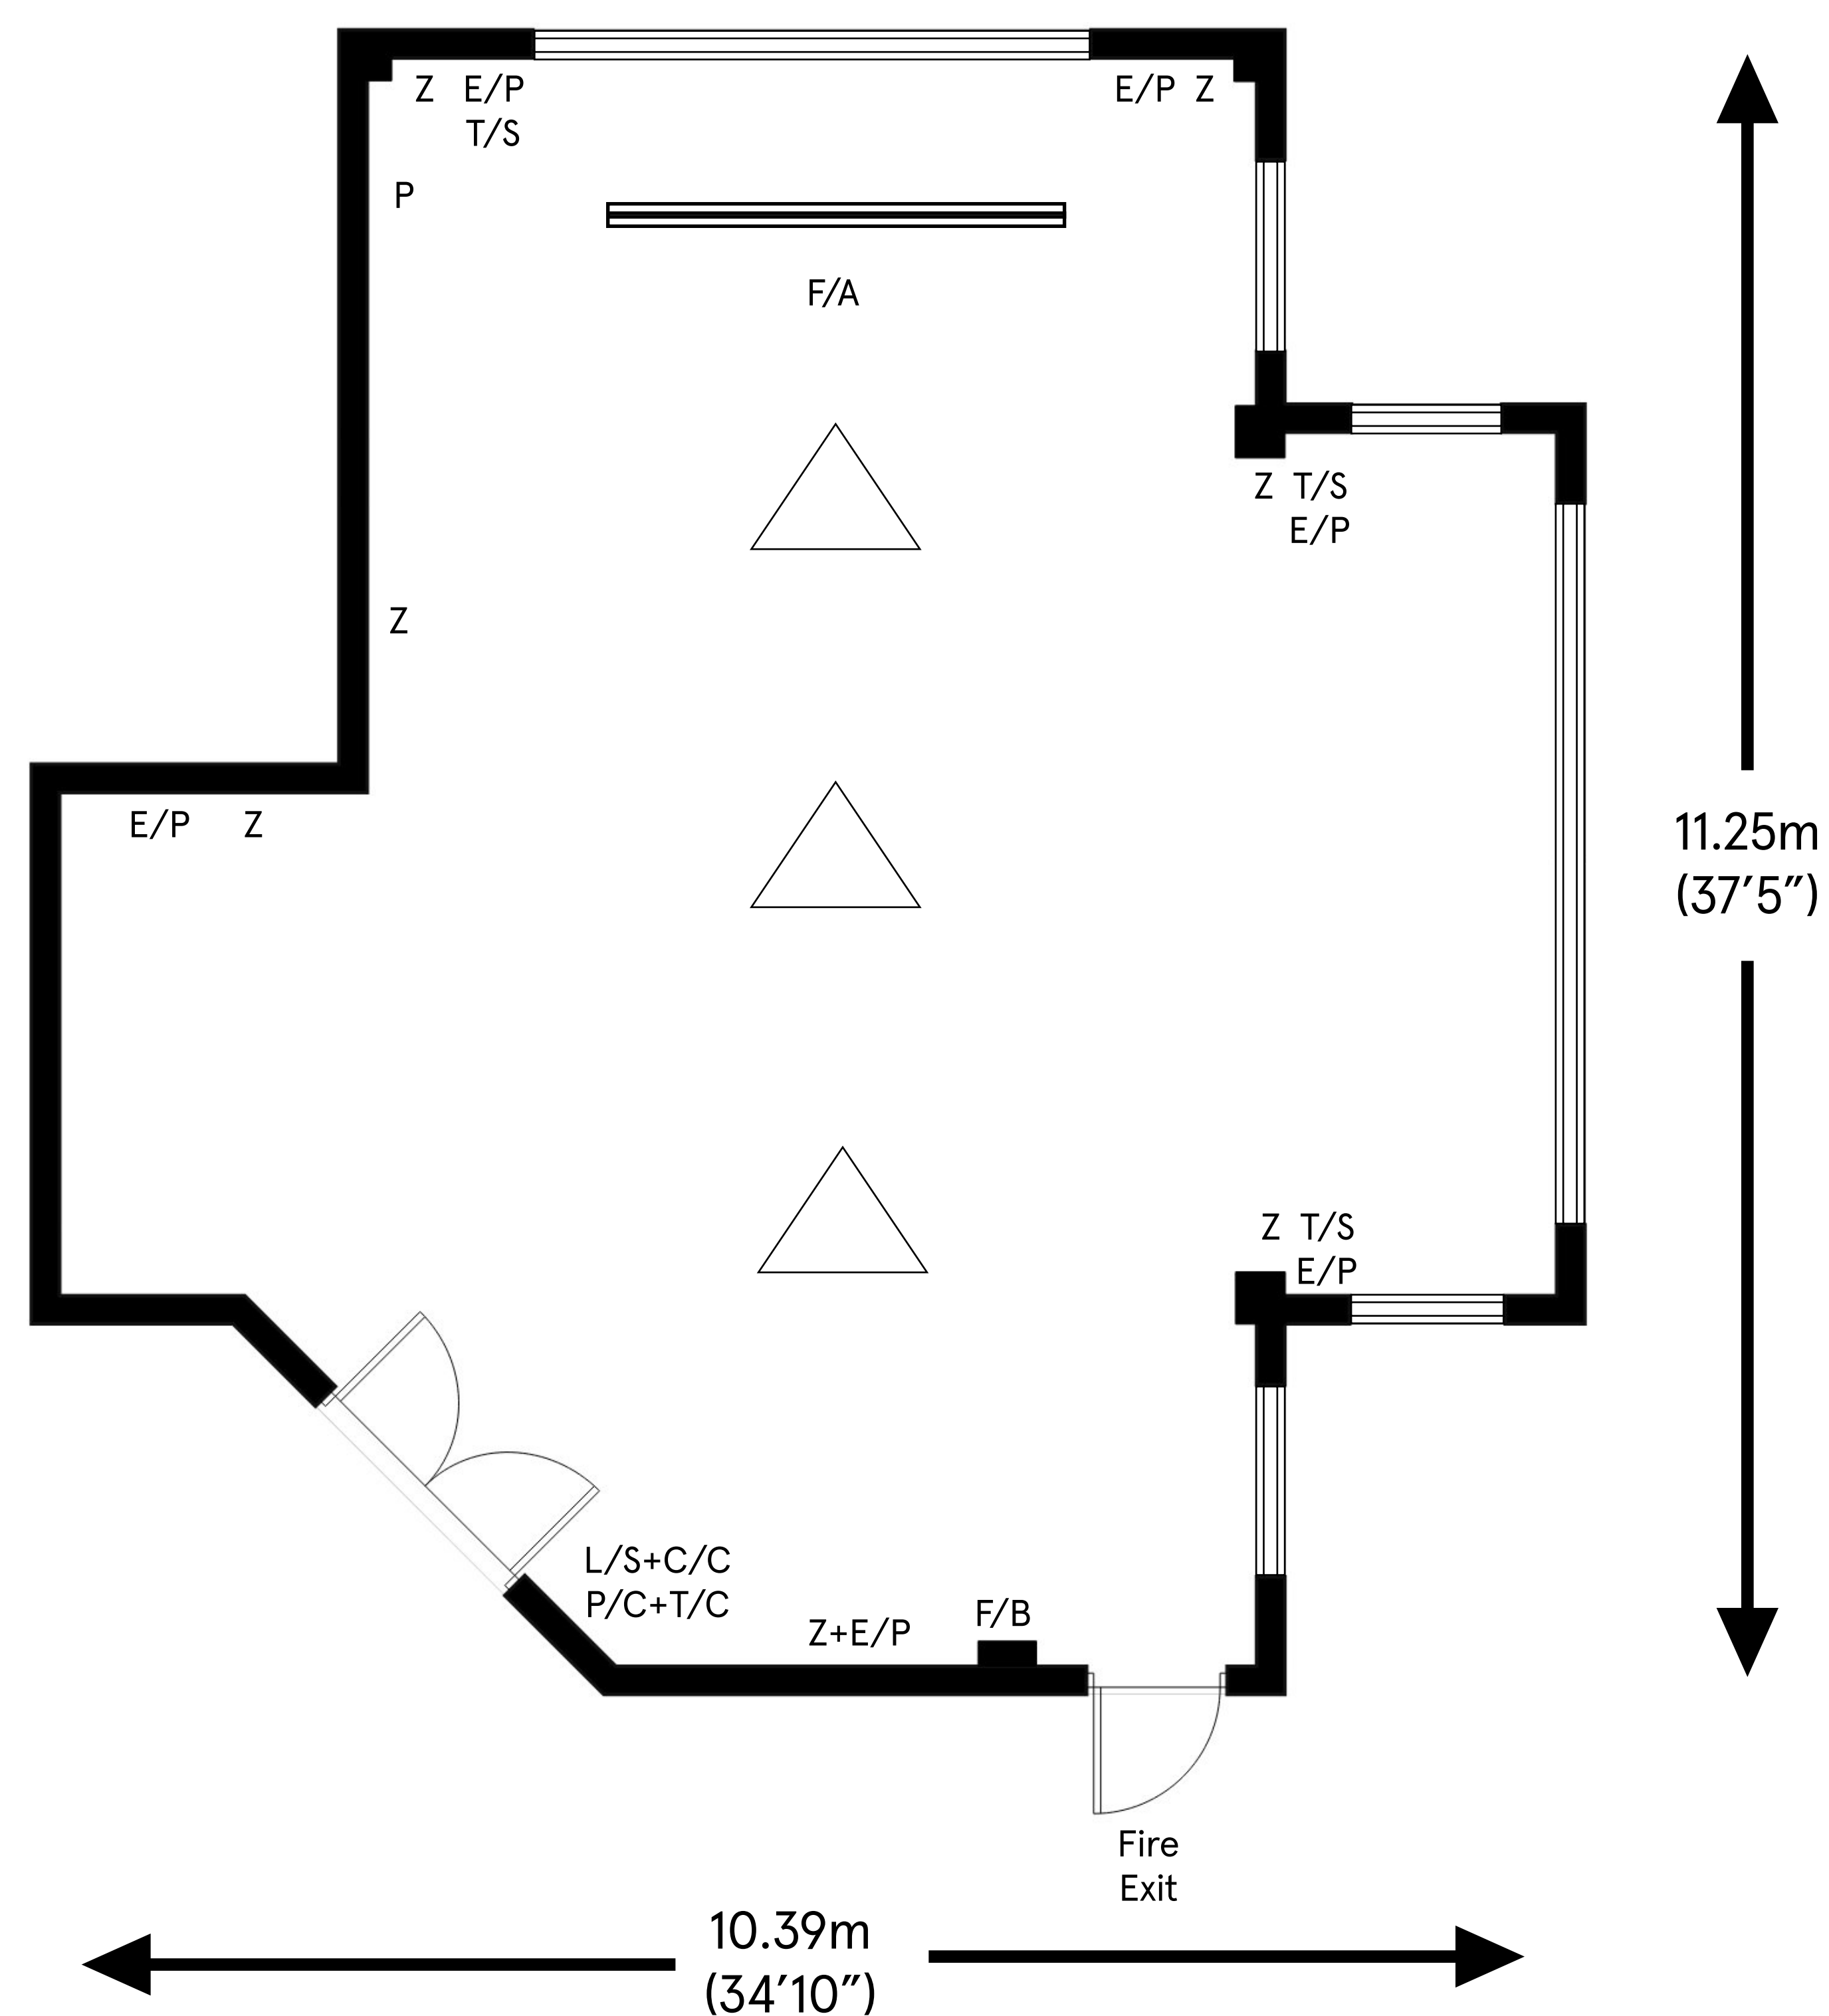

SOUTH LODGE

Disraeli

Ceiling height

Max 3.94m (12'11")

Min 3.35m (11'0")

Total approximate floor area

91.43 sq mt (984.2 sq ft)

Key:

- | | | | |
|-----|--------------------|-----|----------------------------|
| Z | 13 Amp Sockets | △ | Chandelier |
| E/P | Ethernet Port | P/C | Projector Control |
| Ⓟ | Phone Line | T/C | Temperature Control |
| L/S | Light switch Panel | T/S | TV Socket |
| C/C | Curtain Control | ▬▬▬ | Drop Down Projector Screen |
| F/A | Fire Alarm | | |
| F/B | Fire Alarm Button | | |

For room capacity please refer to the room configuration charts