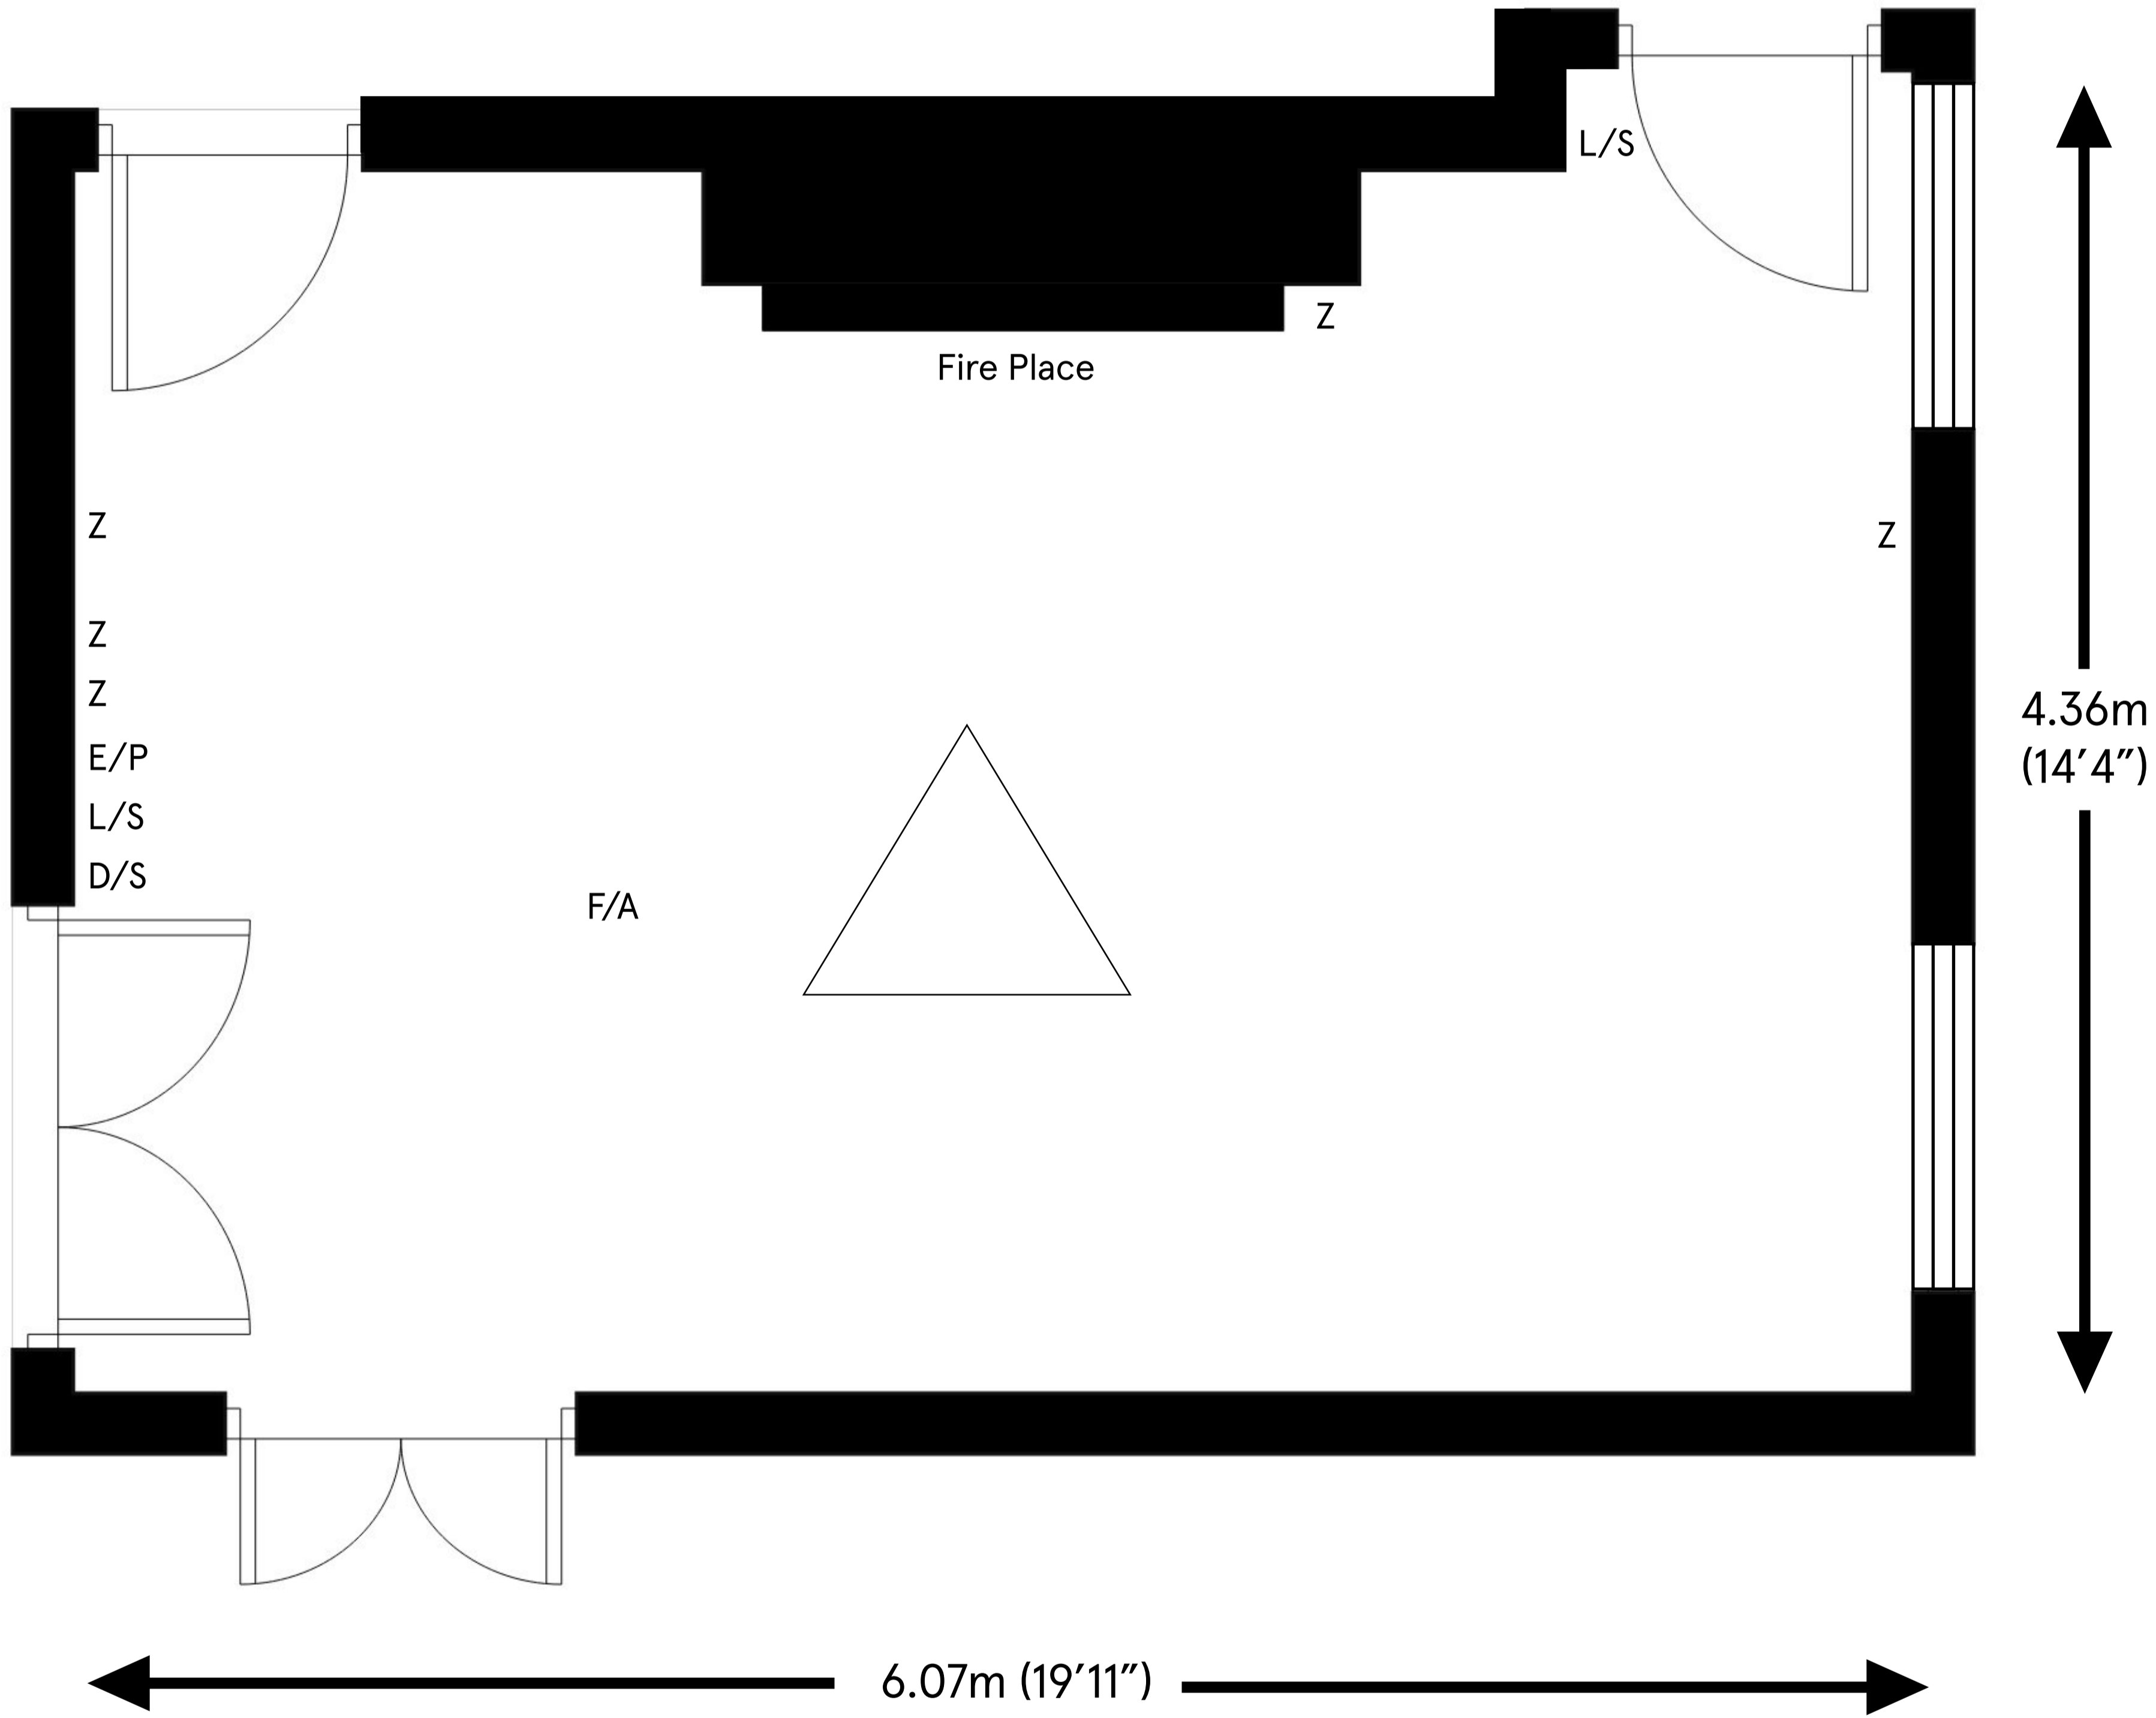

Little Paddocks

Ceiling height
Max 2.69m (8'10")
Min 2.25m (7'5")

Total approximate floor area
24.05 sq mt (258.9 sq ft)

- Key:
- Z 13 Amp Sockets
 - L/S Light switch
 - D/S Dimmer Switch
 - E/P Ethernet Port
 - F/A Fire Alarm
 - △ Chandelier

For room capacity please refer to the room configuration charts