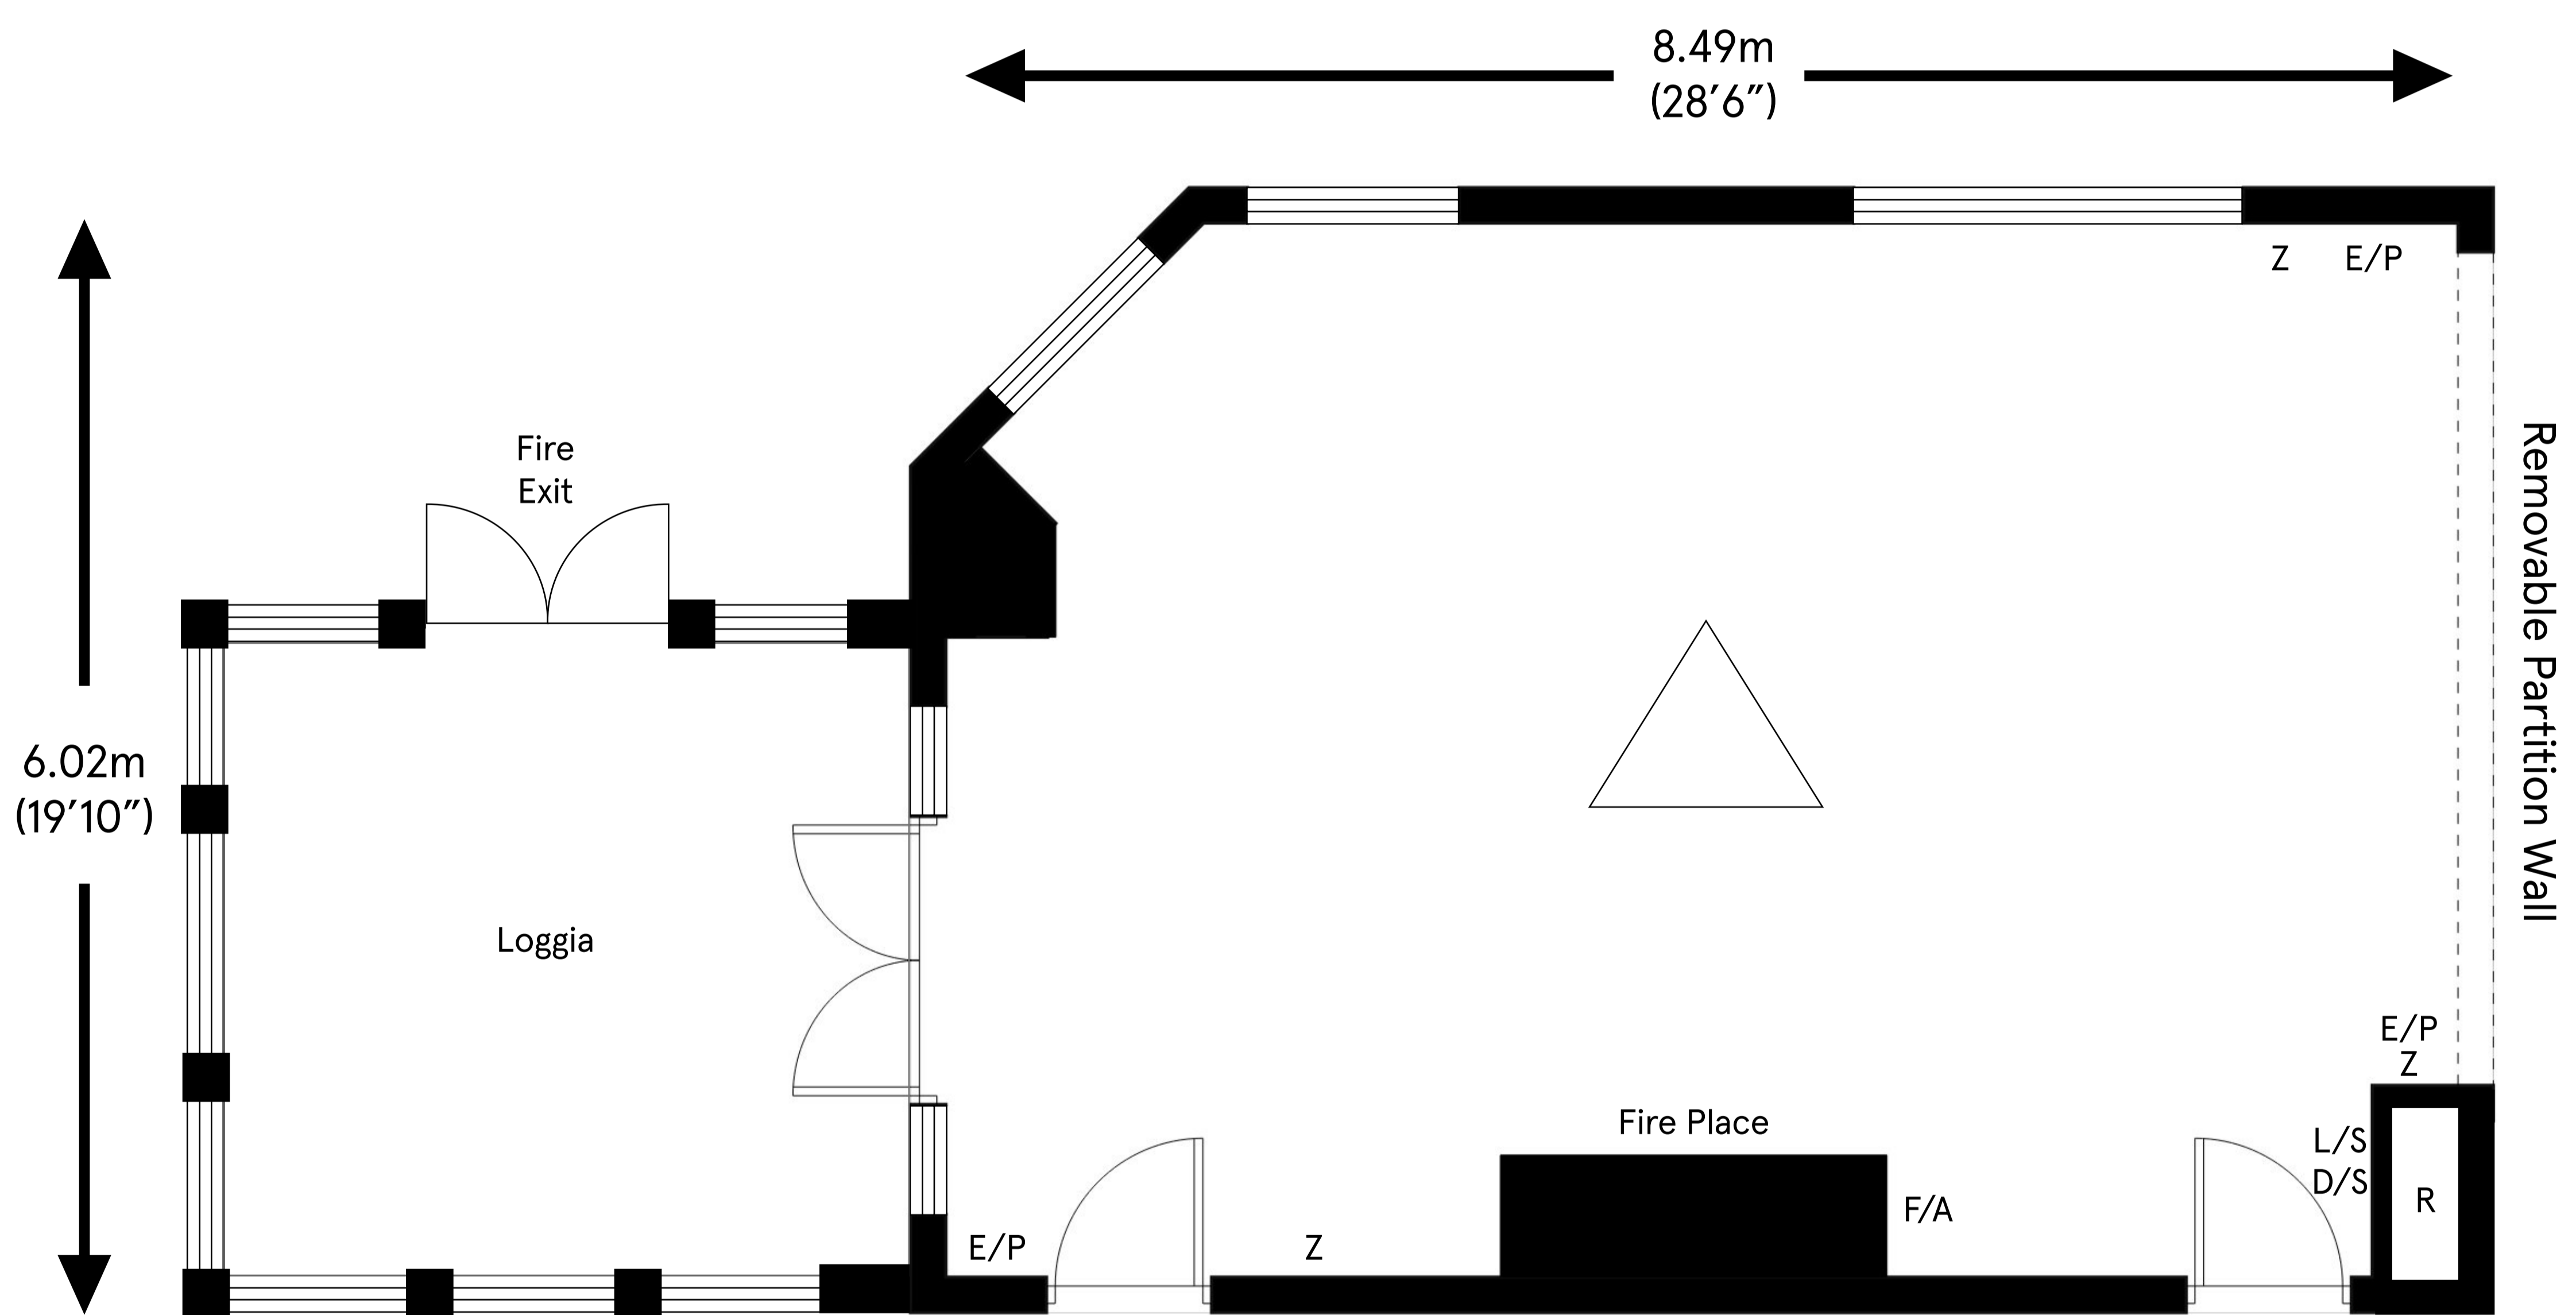

# Stuart

**Ceiling height**

Max 3.65m (12'0")

Min 2.85m (9'4")

**Total approximate floor area**

50.9 sq mt (547.9 sq ft)

**Key:**

Z 13 Amp Socket

E/P Ethernet Port

L/S Light Switch

D/S Dimmer Switch

F/A Fire Alarm

R Router

△ Chandelier

For room capacity please refer to the room configuration charts