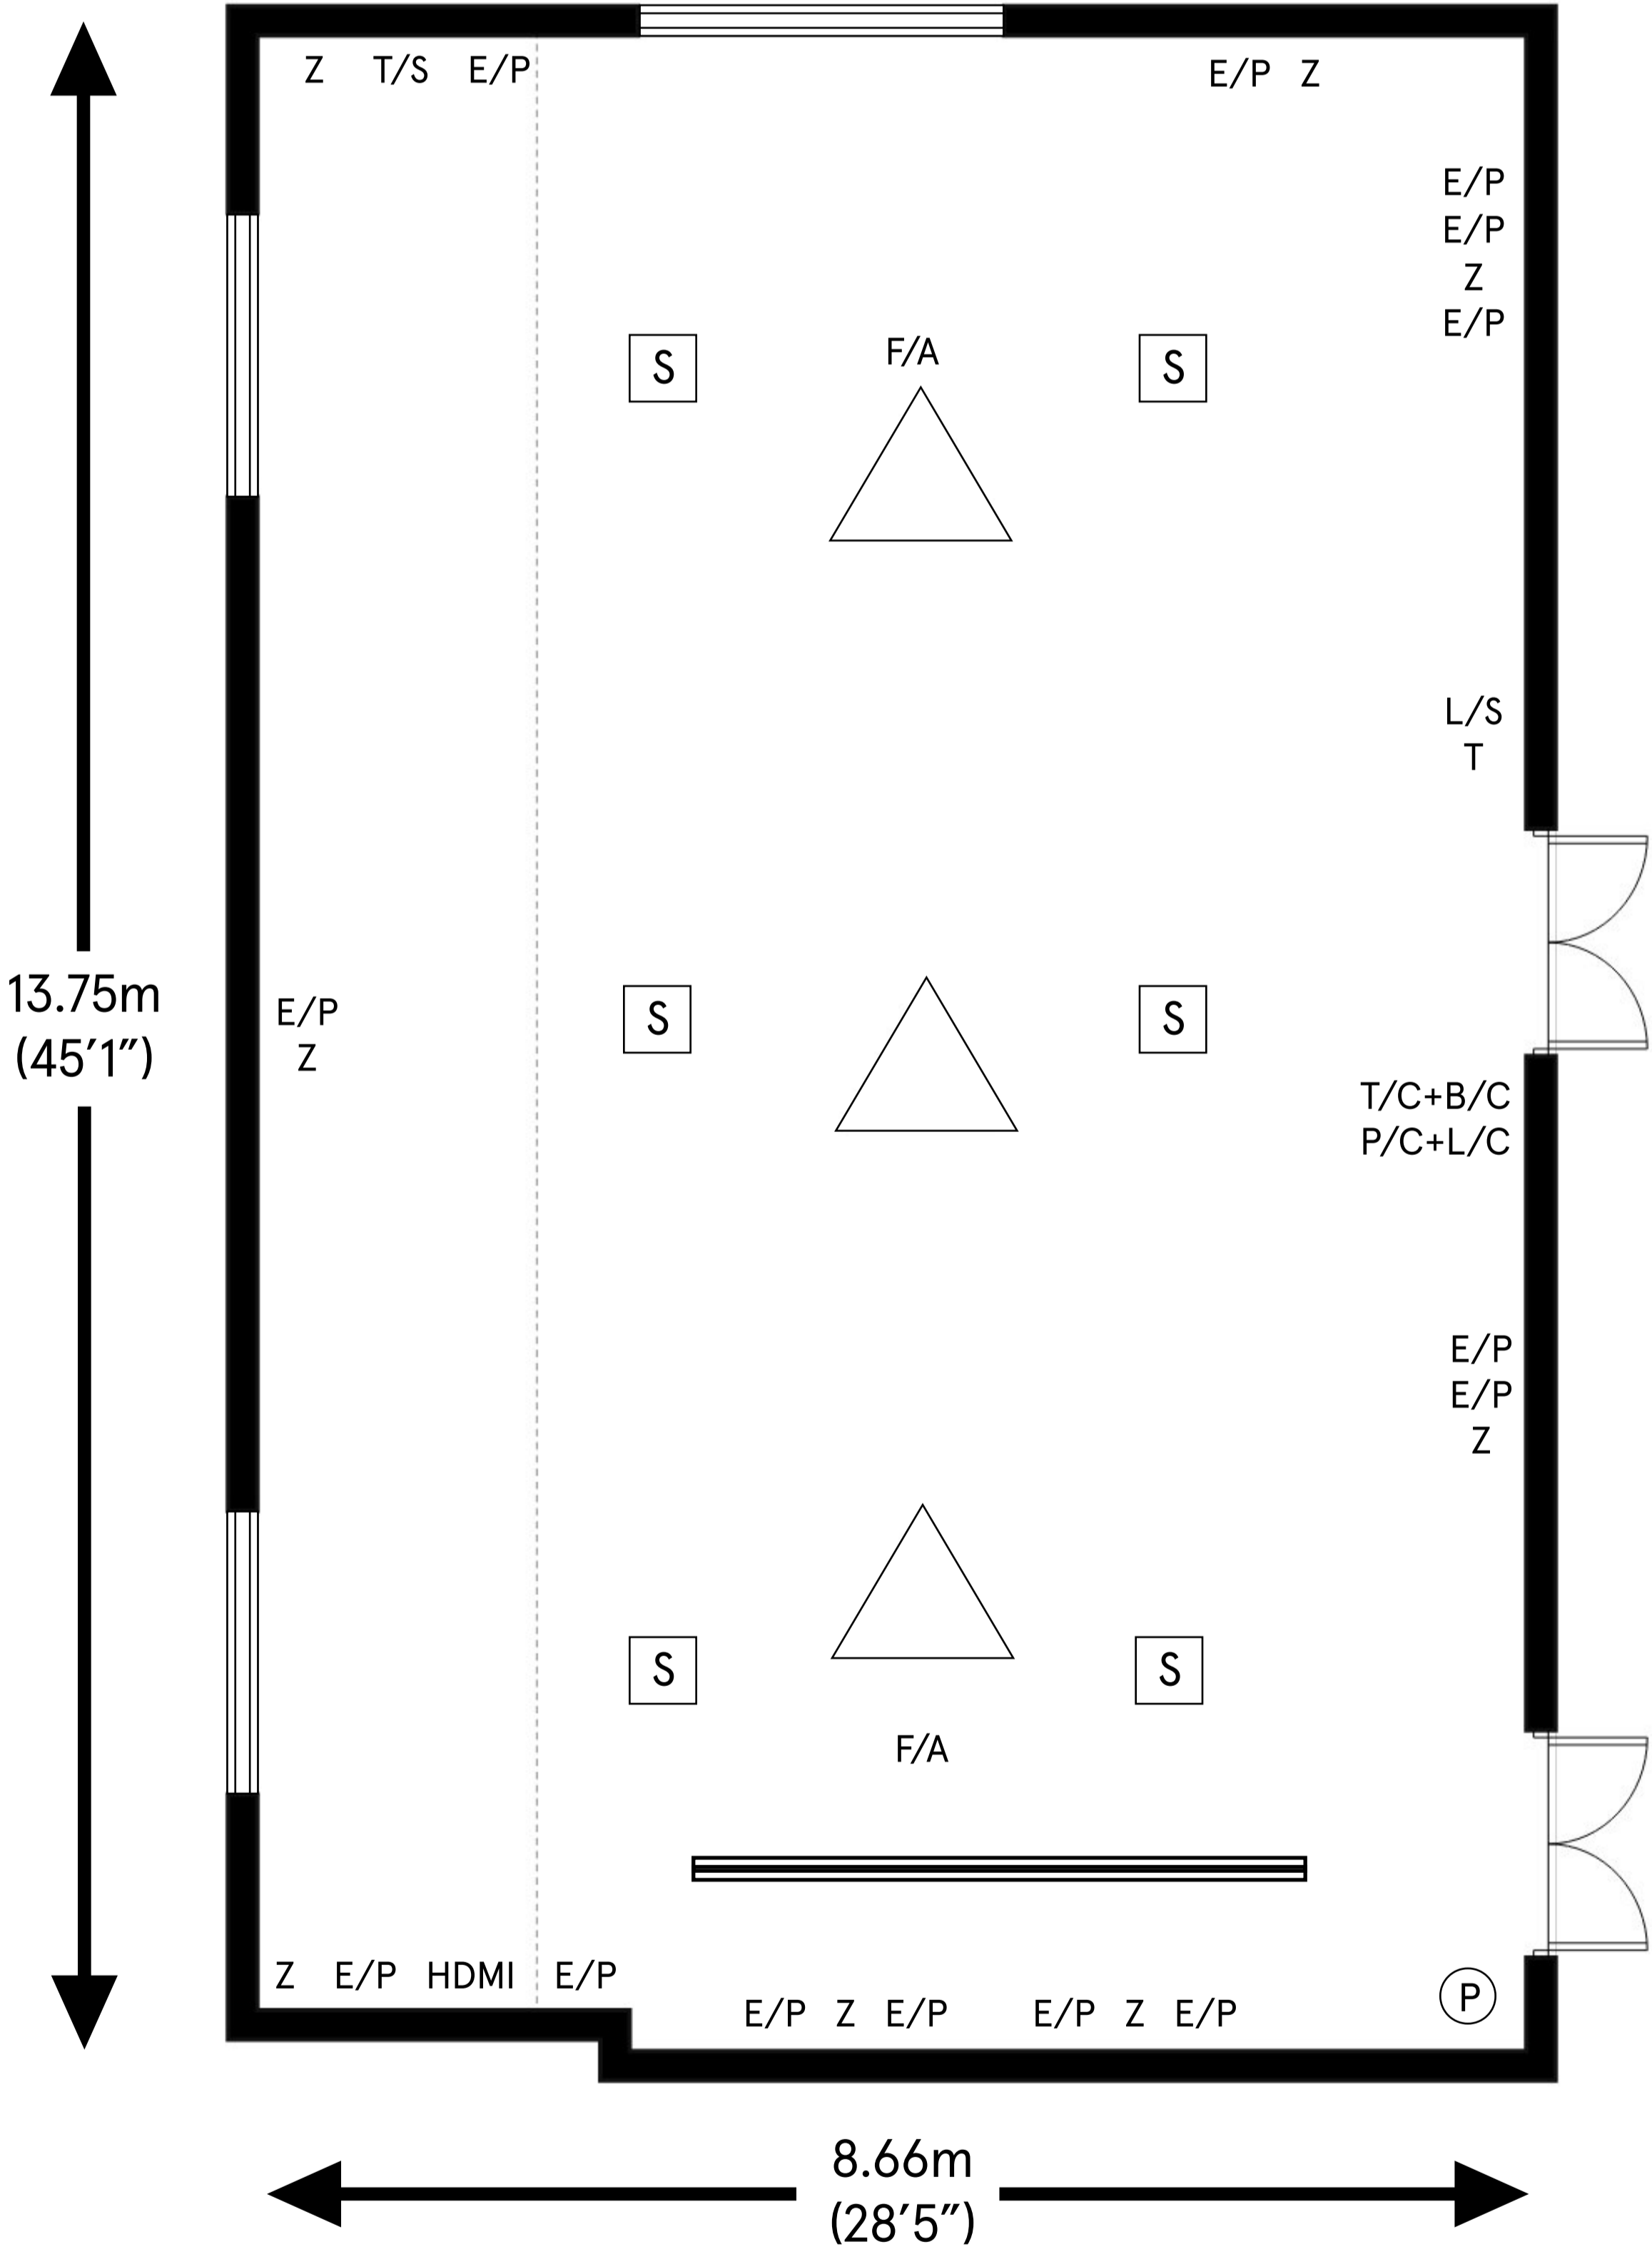

SOUTH LODGE

Glyndebourne

Ceiling height

Max 4.62m (15'1")

Min 1.60m (5'2")

Total approximate floor area

117.36 sq mt (1263.2 sq ft)

- Key:**
- Z 13 Amp Sockets
 - E/P Ethernet Port
 - (P) Phone Line
 - L/S Light switch Panel
 - T/S TV Socket
 - F/A Fire Alarm
 - (S) Speaker
 - T Emergency Test
 - △ Chandelier
 - T/C Temperature Control
 - B/C Blind Control
 - P/C Projector Control
 - HDMI HDMI Input
 - ▬ Drop Down Projector Screen

For room capacity please refer to the room configuration charts