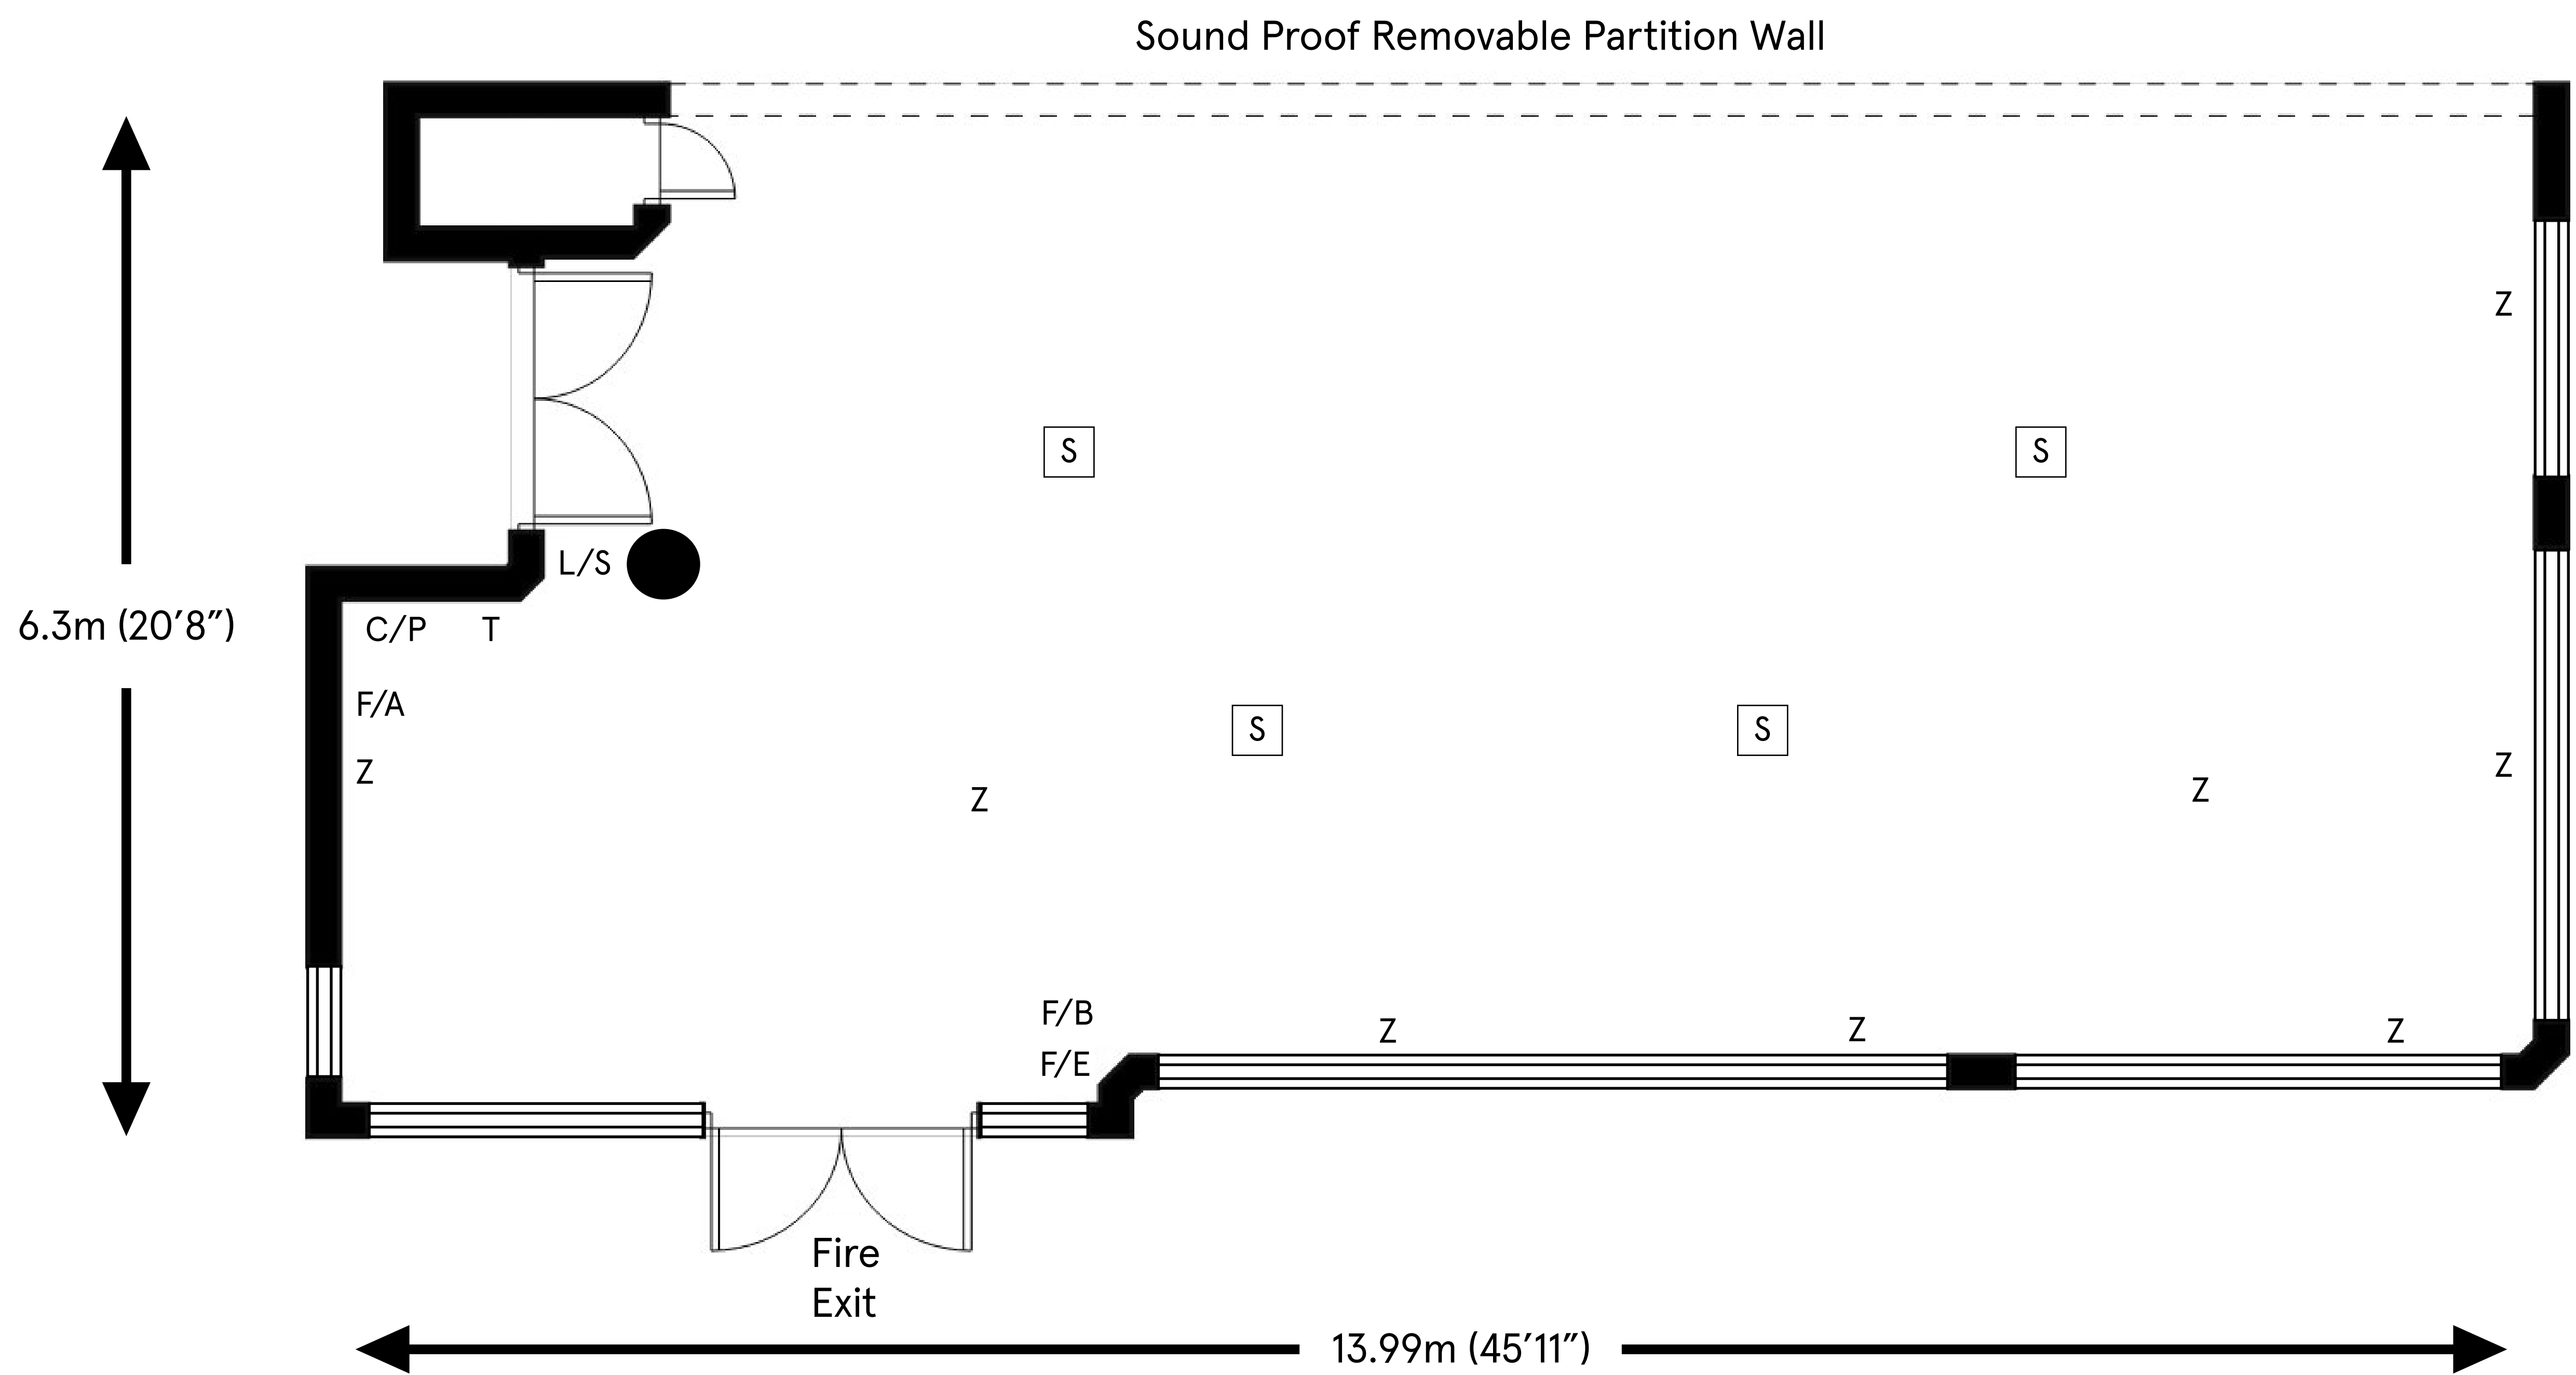

# Hertford

**Ceiling height**

Max 3.54m (11'7")

Min 2.39m (7'10")

**Total approximate floor area**

80.58 sq mt (867.3 sq ft)

- Key:**
- Z 13 Amp Sockets
  - L/S Light switch
  - F/A Fire Alarm
  - F/E Fire Extinguisher
  - F/B Fire Alarm Button
  - S Speaker
  - T Telecom
  - C/P Control Panel

For room capacity please refer to the room configuration charts