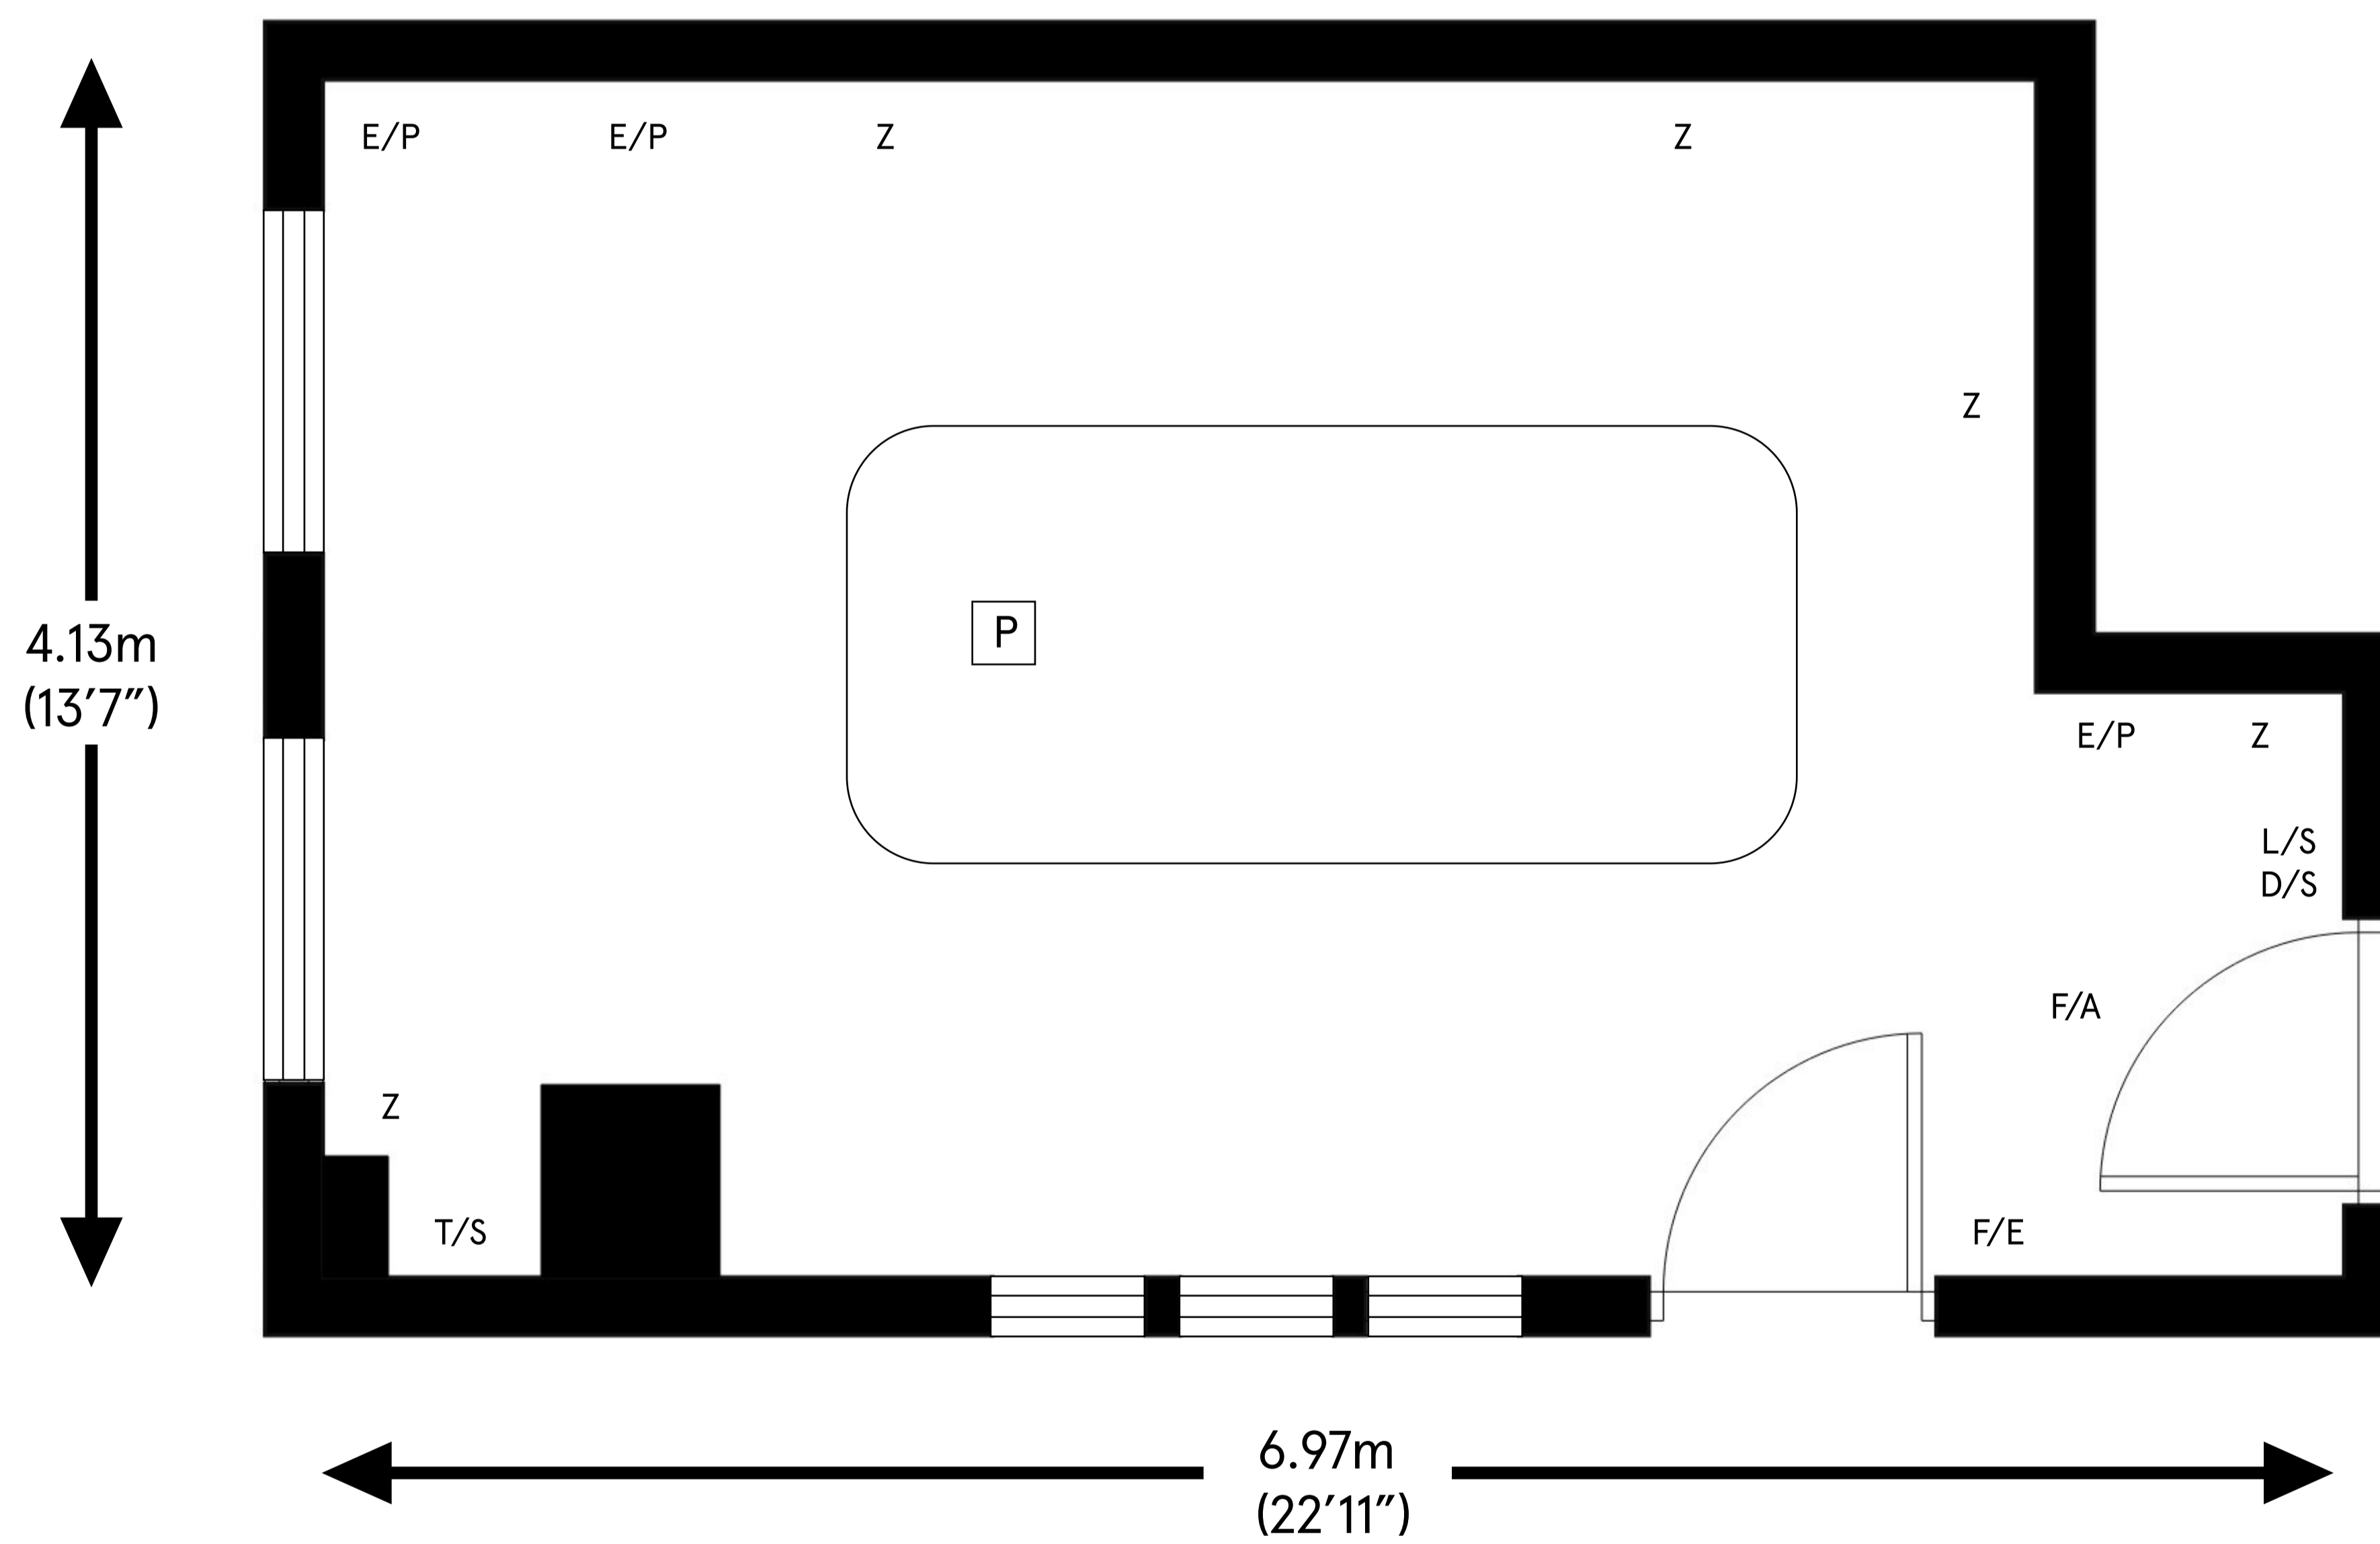

Saxam

Ceiling height

Max 2.38m (7'9")

Min 2.28m (7'5")

Total approximate floor area

26.55 sq mt (285.8 sq ft)

Key:

Z 13 Amp Sockets

E/P Ethernet Port

L/S Light switch Panel

D/S Dimmer Switch

F/A Fire Alarm

F/E Fire Extinguisher

T/S TV Socket

P Projector on Table

For room capacity please refer to the room configuration charts