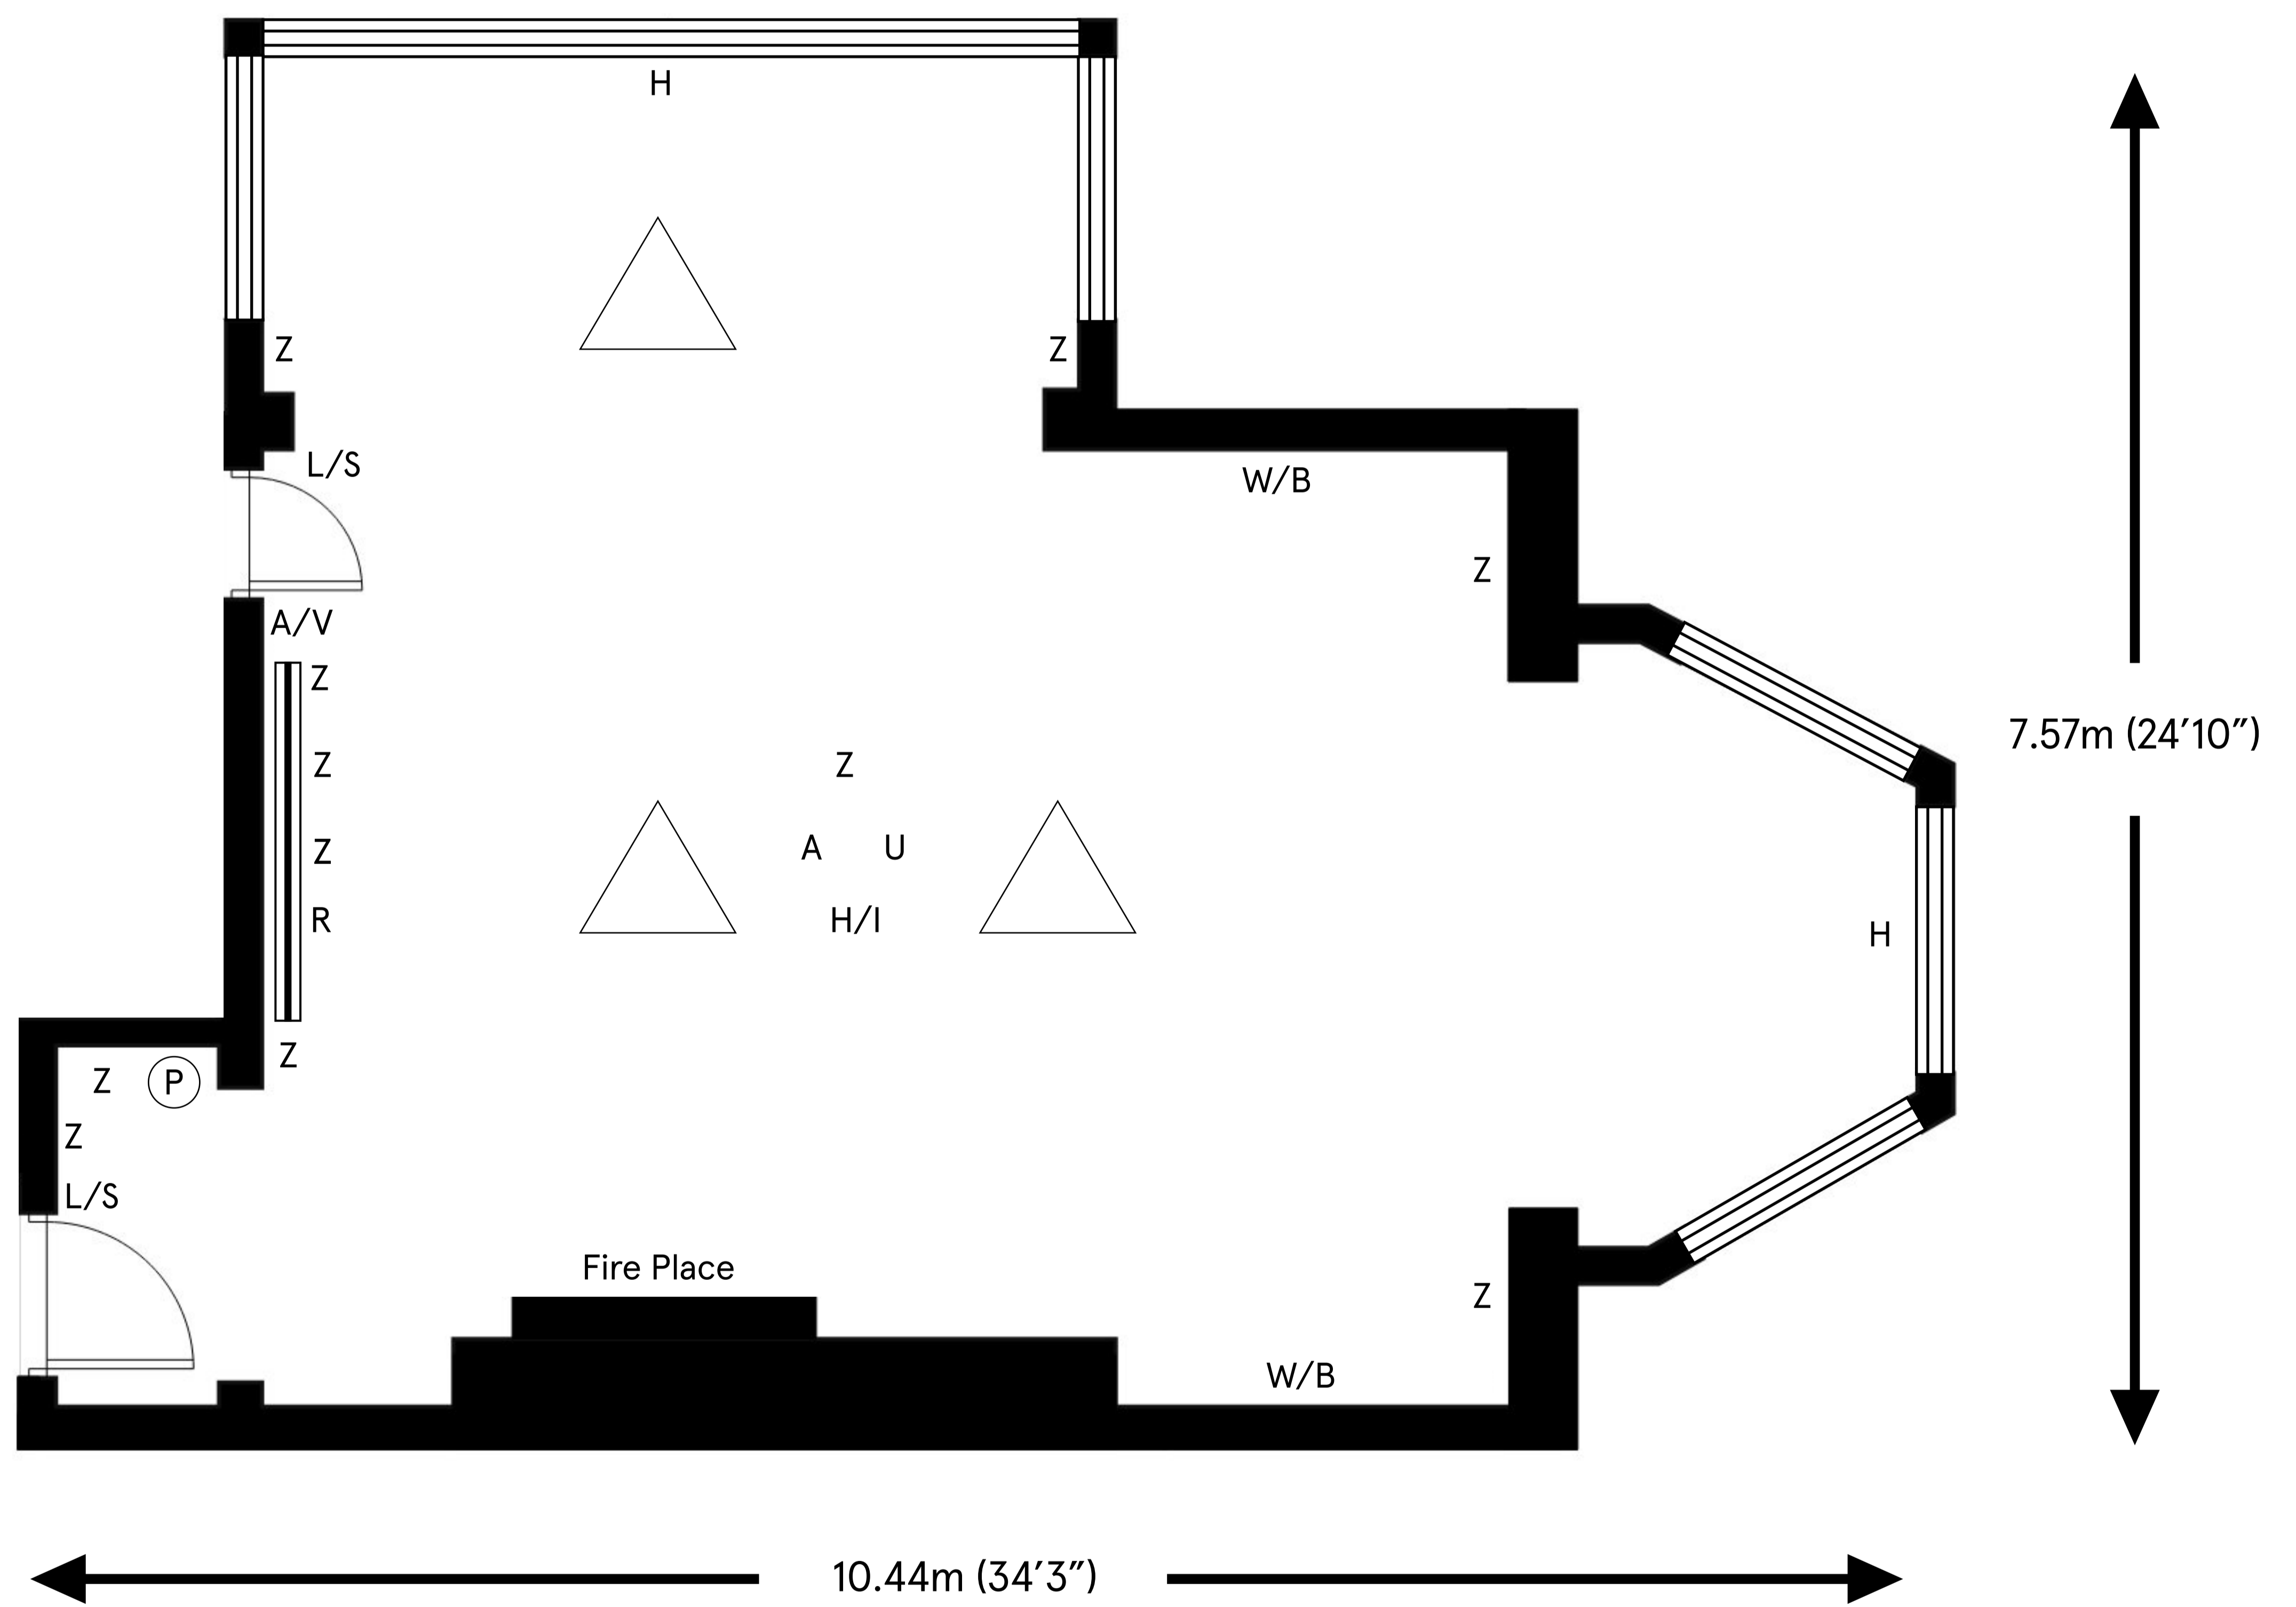

Hitchin

Ceiling height

Max 3.51m (11'6")

Min 2.95m (9'8")

Total approximate floor area

54.97 sq mt (591.7 sq ft)

Key:

- Z 13 Amp Sockets
- (P) Phone Line
- A Audio Outlets
- L/S Light switch
- W/B White Board
- Electric Screen

- U USB
- △ Chandelier
- H Heater
- A/V A/V Switch Board
- H/I HDMI Input

For room capacity please refer to the room configuration charts