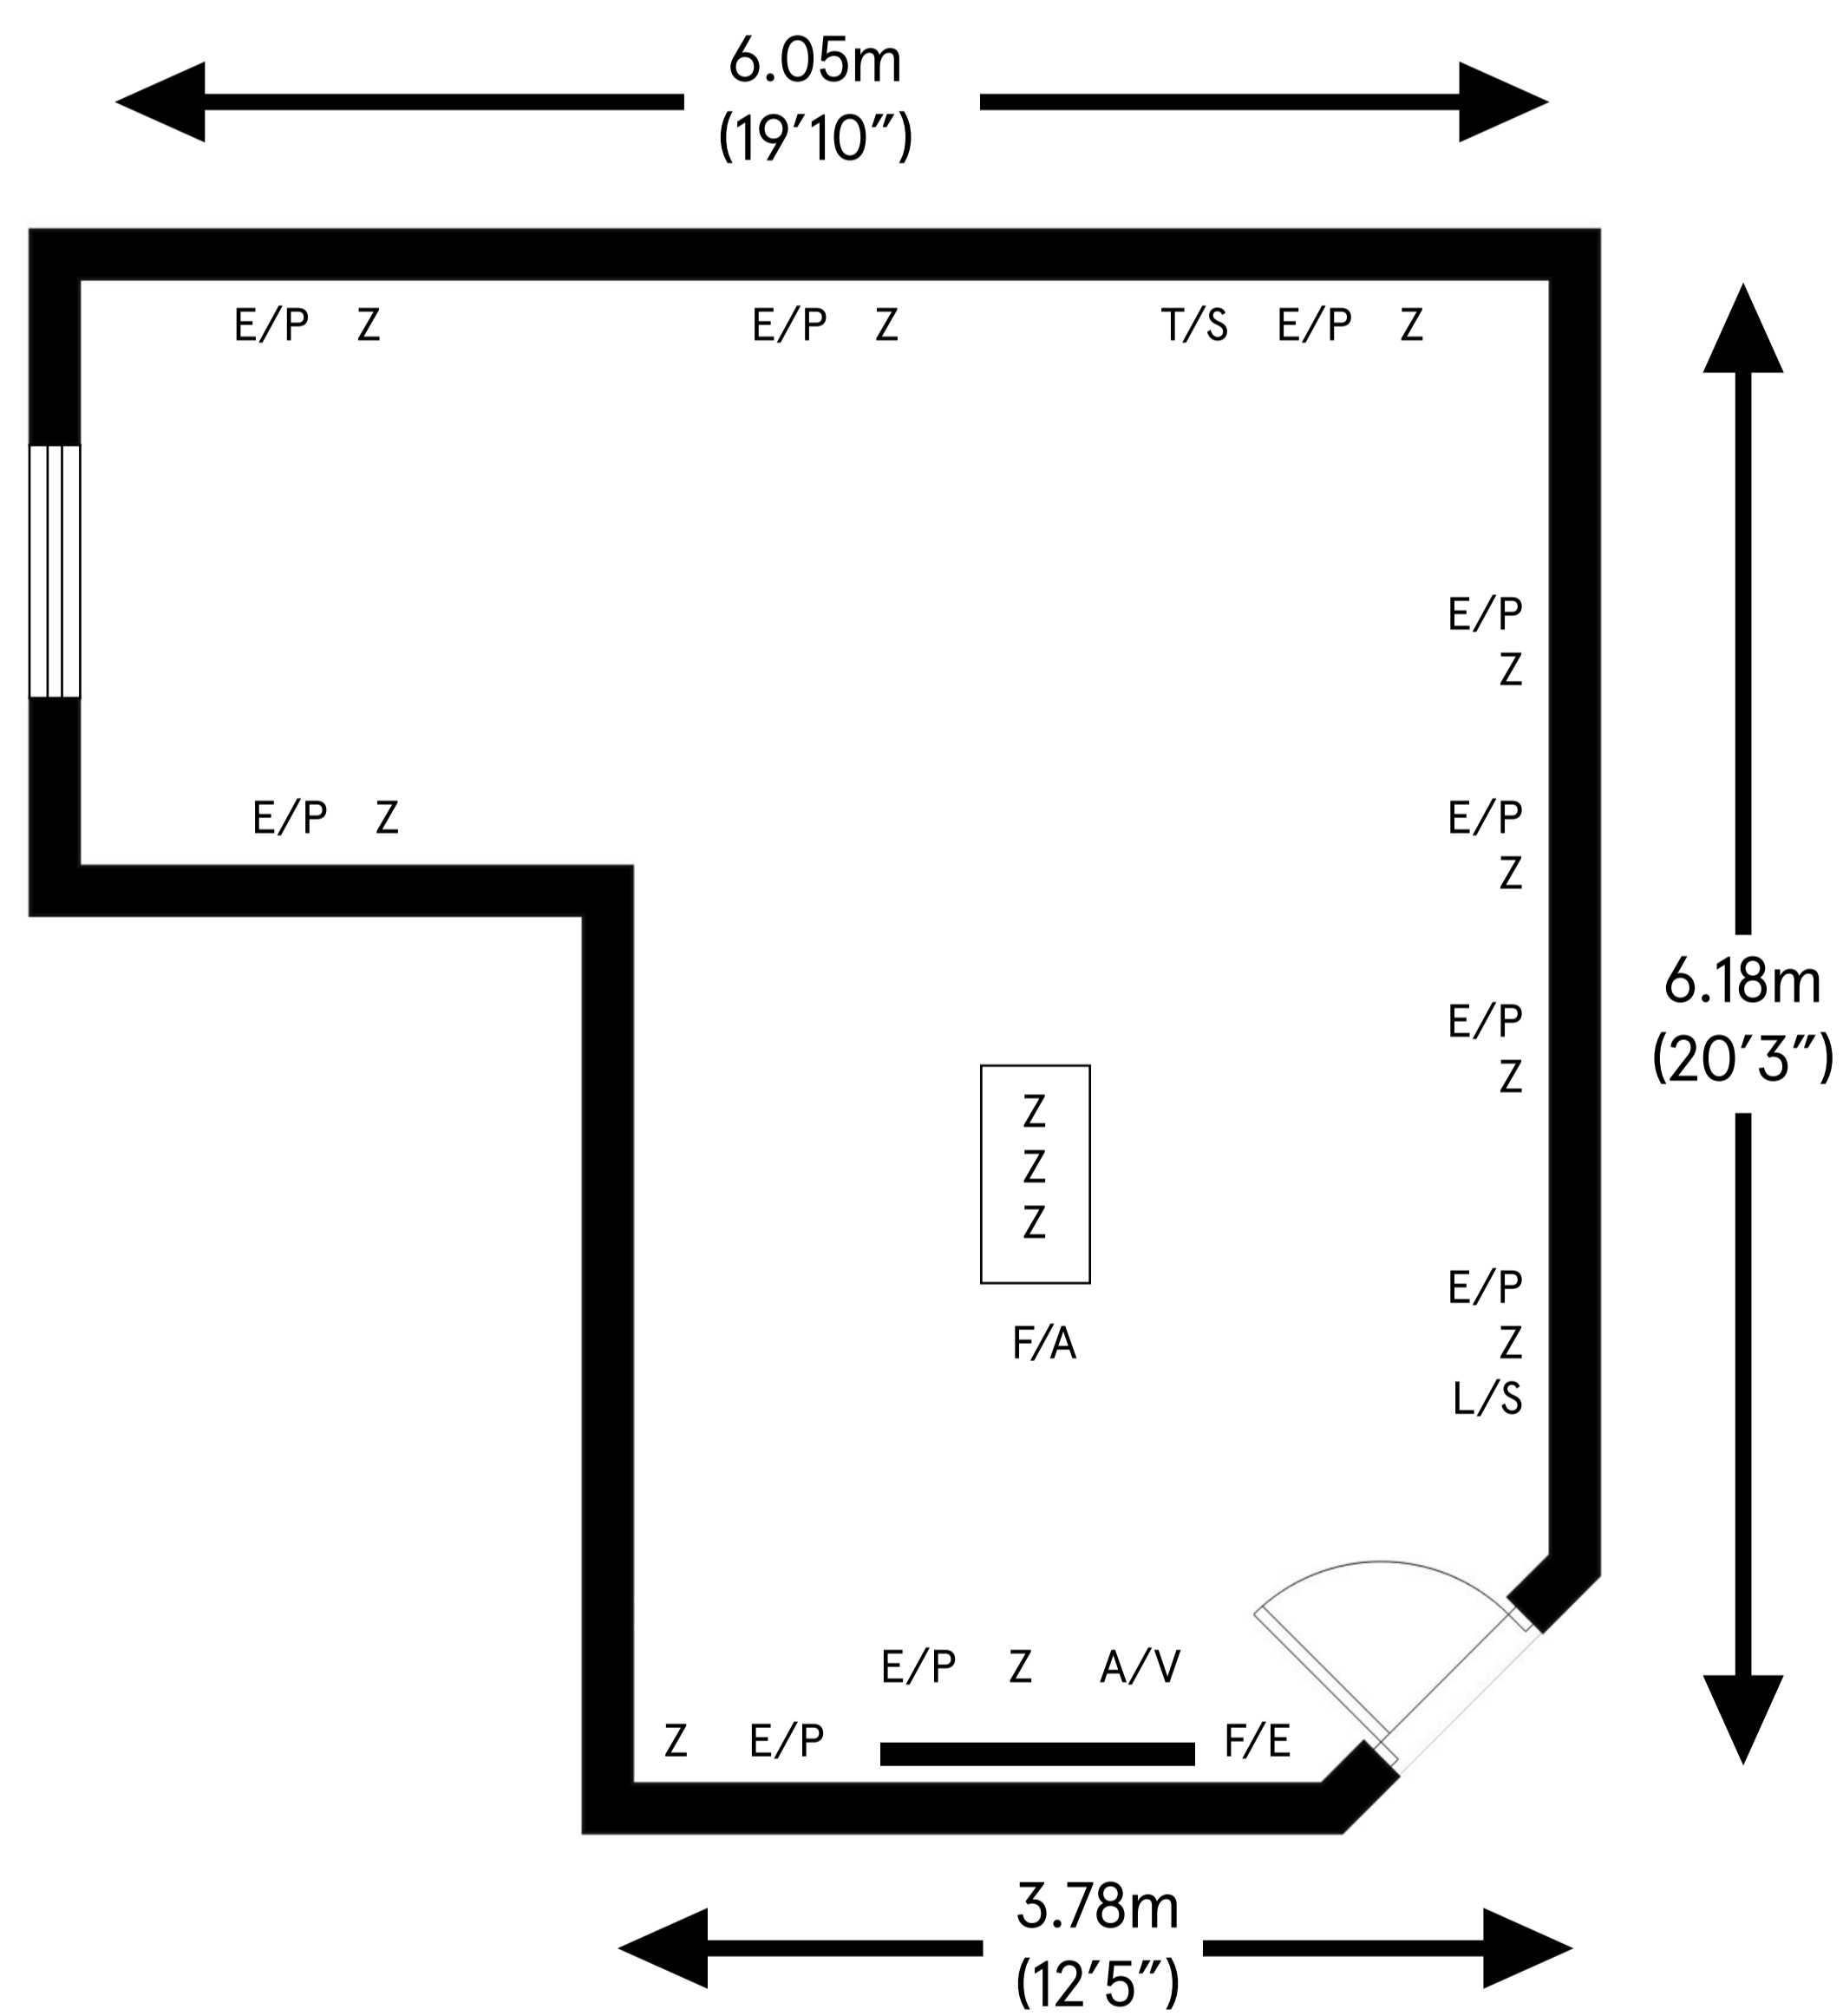

SOUTH LODGE

Petworth

Ceiling height

Max 3.57m (11'8")

Min 1.55m (5'1")

Total approximate floor area

28.4 sq mt (305.7 sq ft)

Key:

Z 13 Amp Sockets

E/P Ethernet Port

L/S Light Switch

F/A Fire Alarm

F/E Fire Extinguisher

T/S TV Socket

A/V Audio/Video Socket

— Wall Mounted Television

For room capacity please refer to the room configuration charts