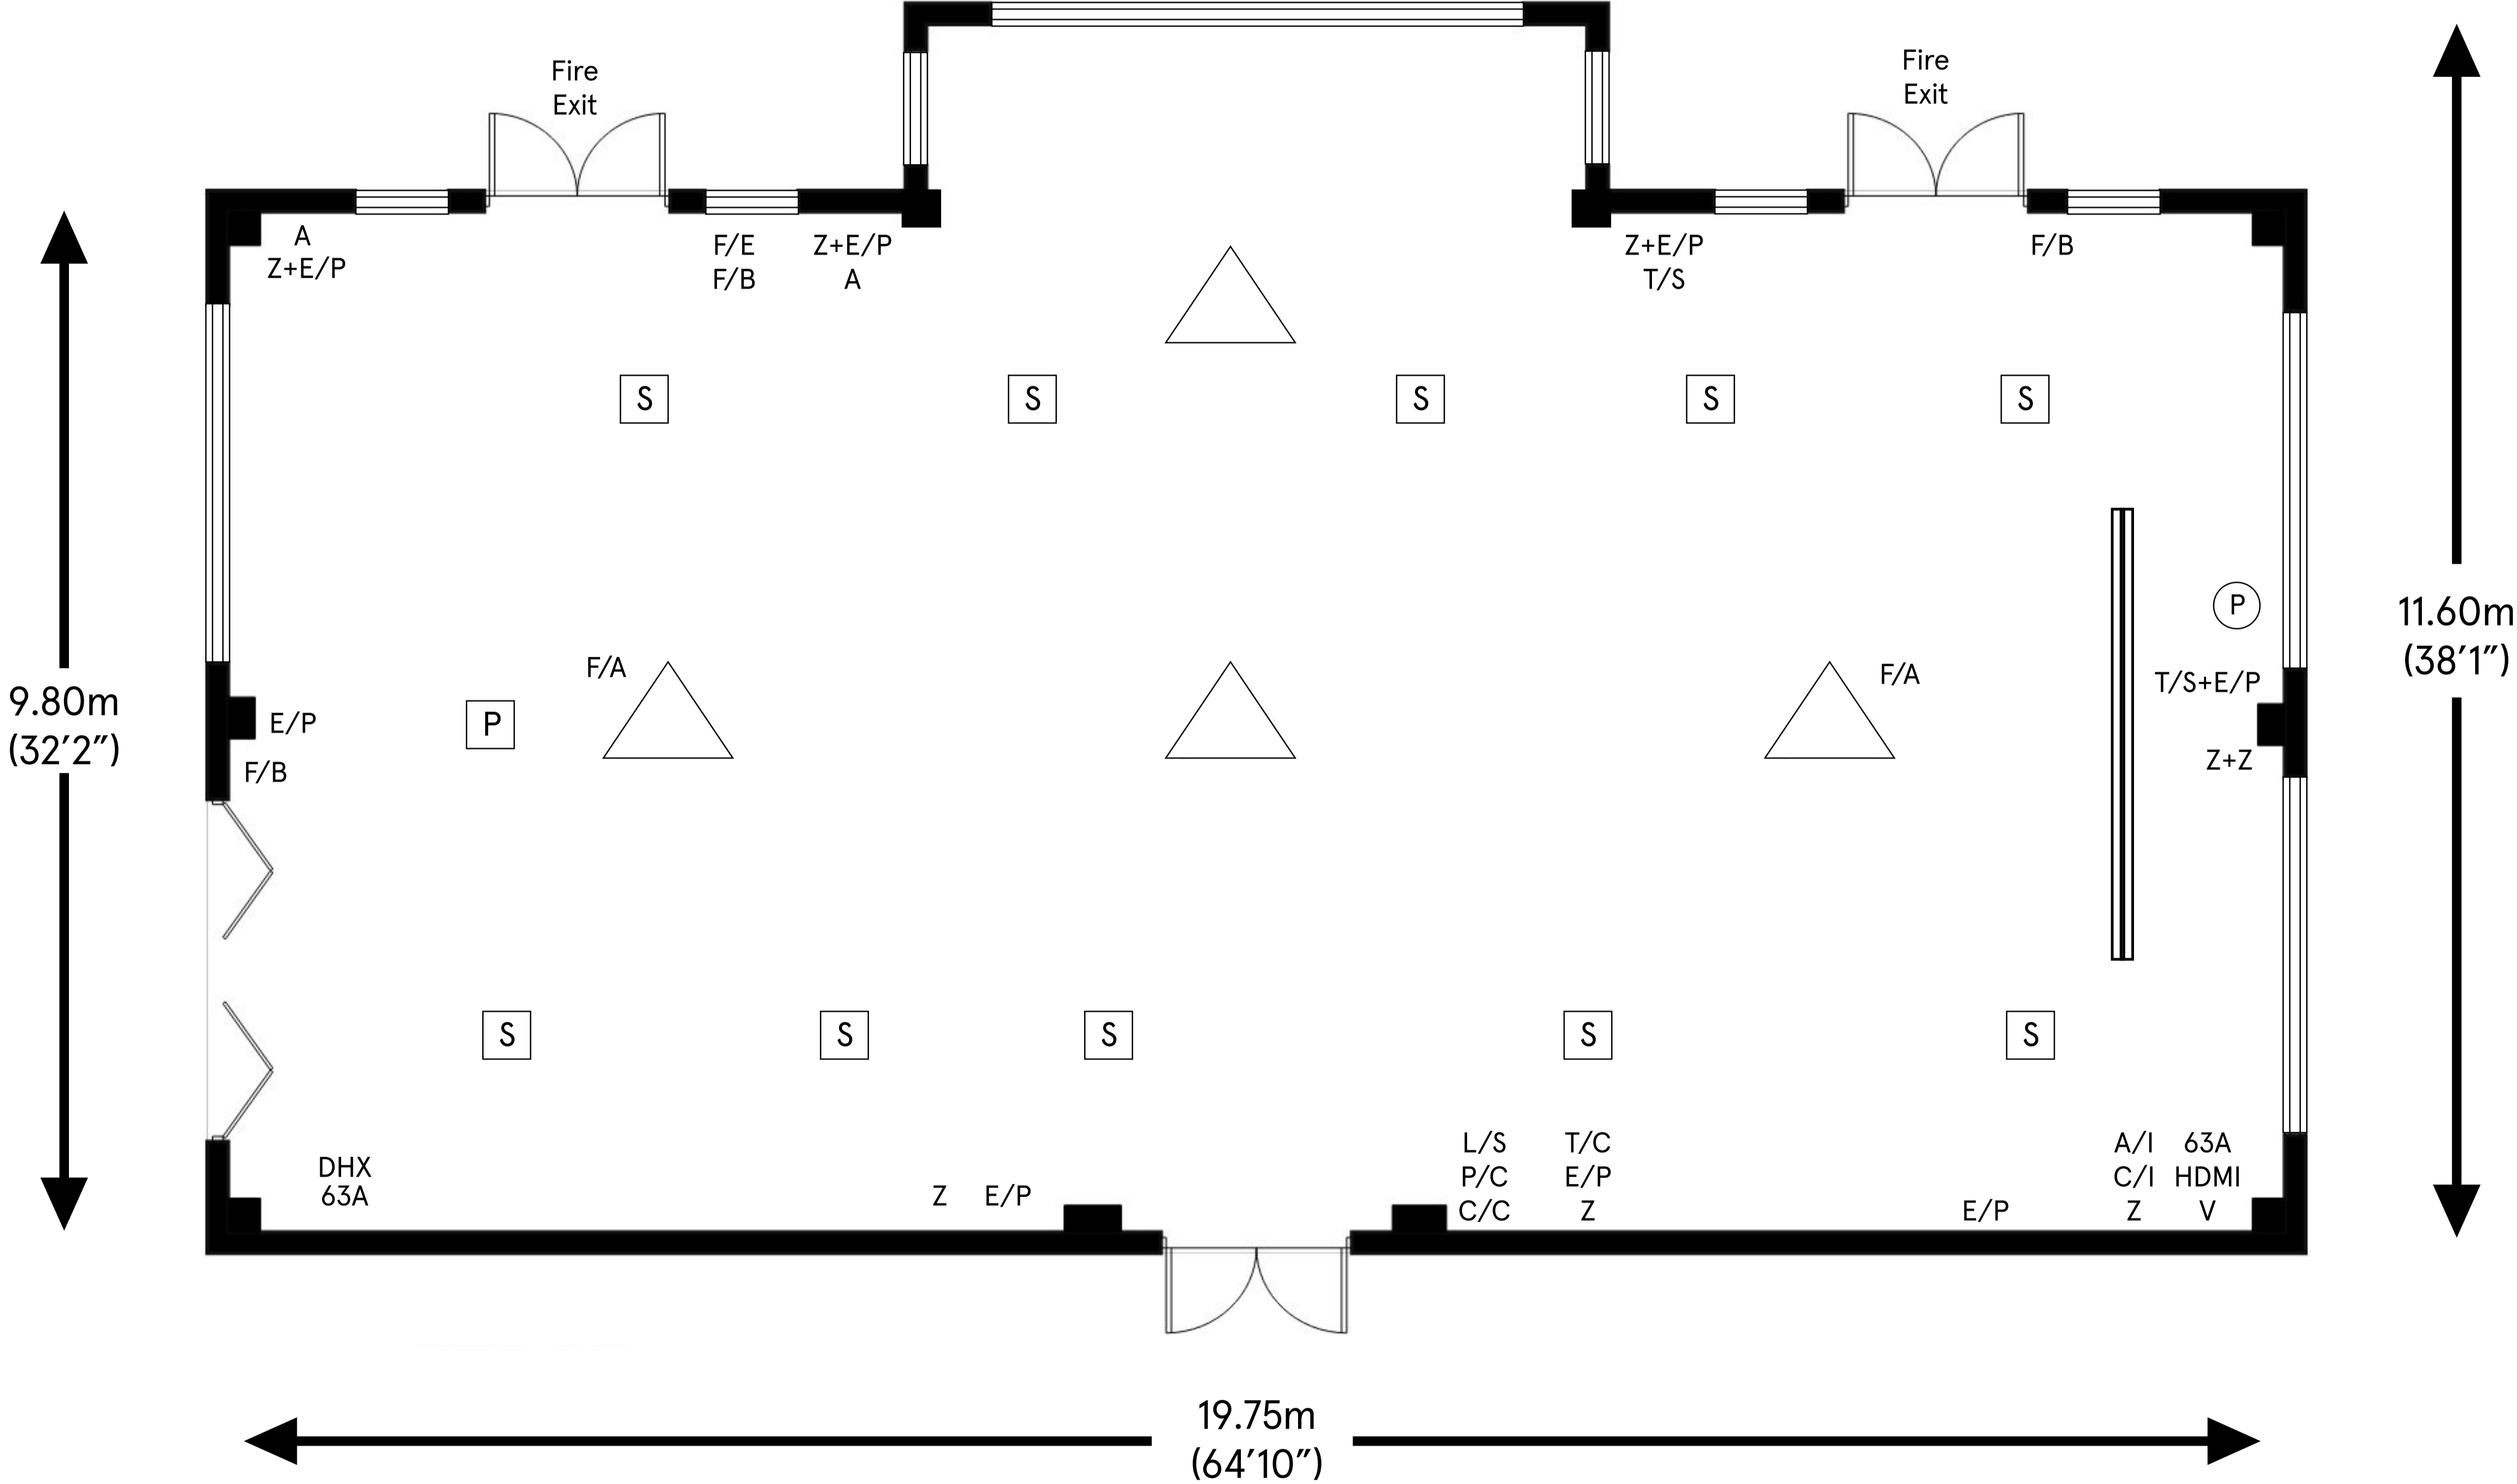

SOUTH LODGE

Wordsworth

Ceiling height

Max 3.92m (12'10")

Min 3.30m (10'10")

Total approximate floor area

204.97 sq mt (2206.3 sq ft)

- Key:**
- | | | | |
|-----|---------------------|------|---------------------------|
| Z | 13 Amp Sockets | 63A | 63 Amp Socket |
| E/P | Ethernet Port | P | Drop-down Projector |
| L/S | Light switch Panel | S | Speaker |
| Ⓟ | Phone Line | △ | Chandelier |
| P/C | Projector Control | HDMI | HDMI Input |
| C/C | Curtain Control | C/I | Computer Input |
| T/C | Temperature Control | A/I | Audio Input |
| F/B | Fire Alarm Button | ▬▬▬ | Drop-down Electric Screen |
| F/A | Fire Alarm | | |
| F/E | Fire Extinguisher | | |

For room capacity please refer to the room configuration charts