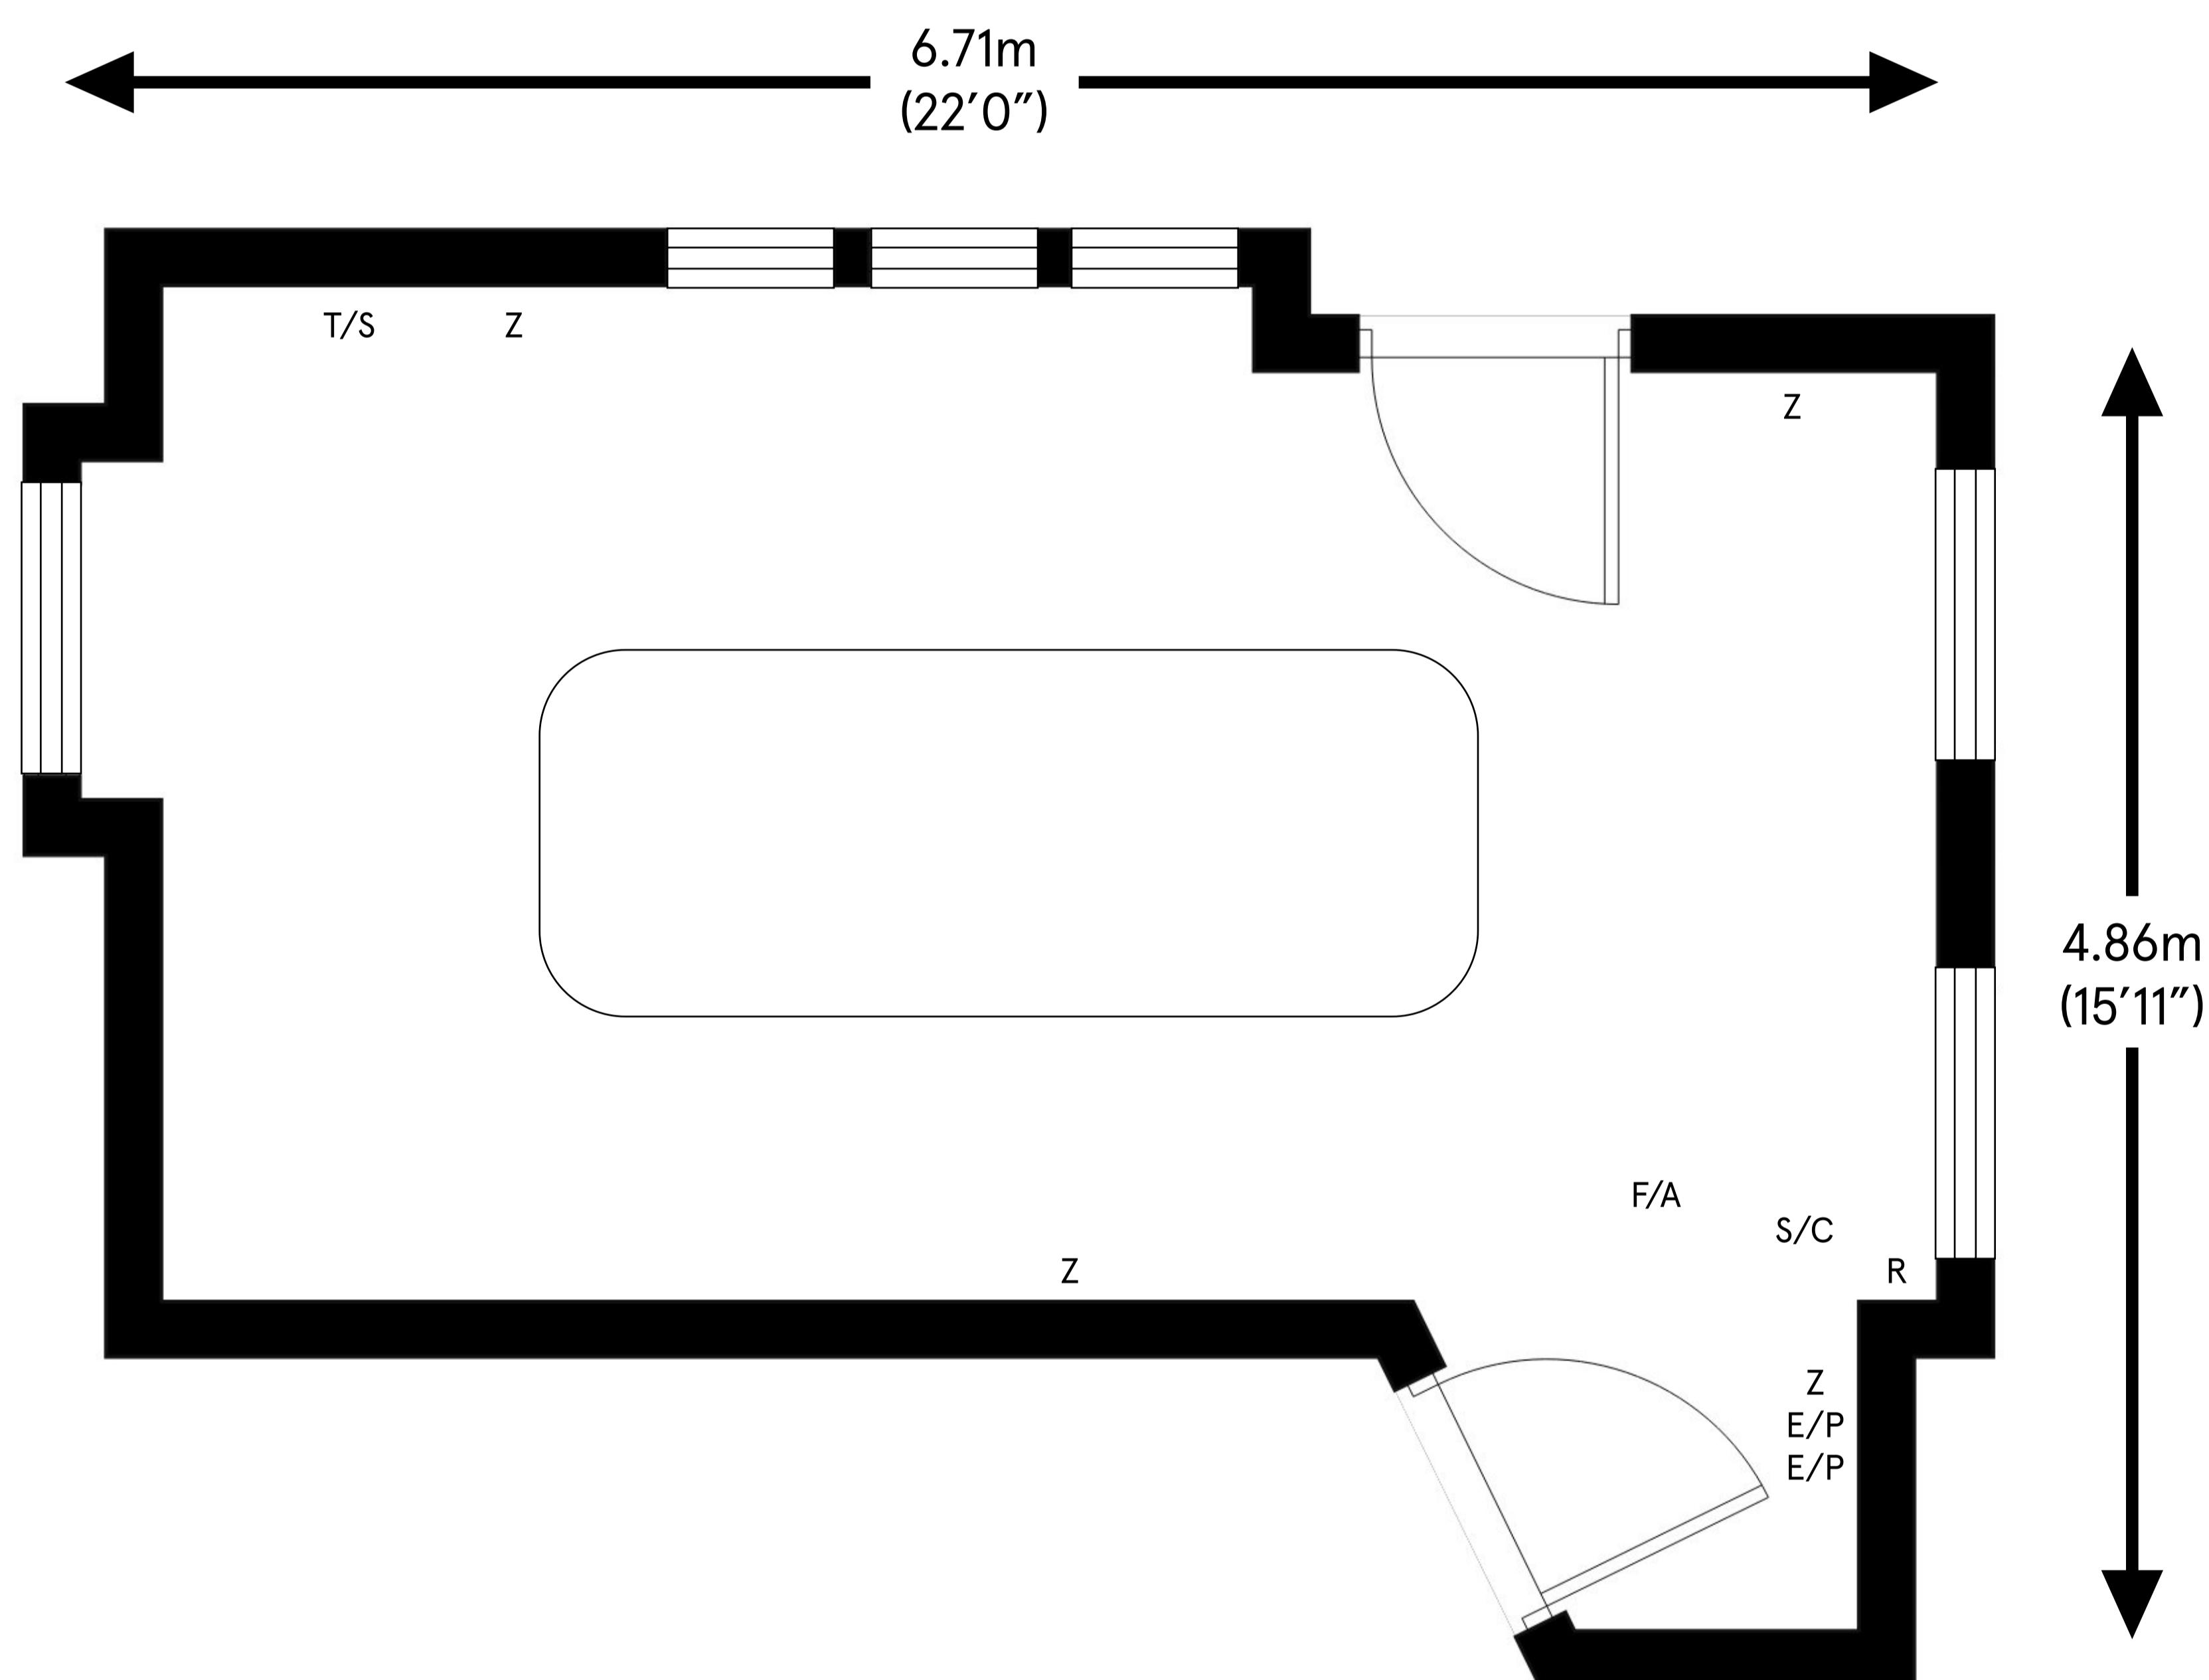

## Gorges

### Ceiling height

Max 2.38m (7'9")

Min 2.11m (6'9")

### Total approximate floor area

24.72 sq mt (266.1 sq ft)

### Key:

- Z 13 Amp Sockets
- E/P Ethernet Port
- T/S TV Socket
- R Router
- S/C Security Camera
- F/A Fire Alarm

For room capacity please refer to the room configuration charts