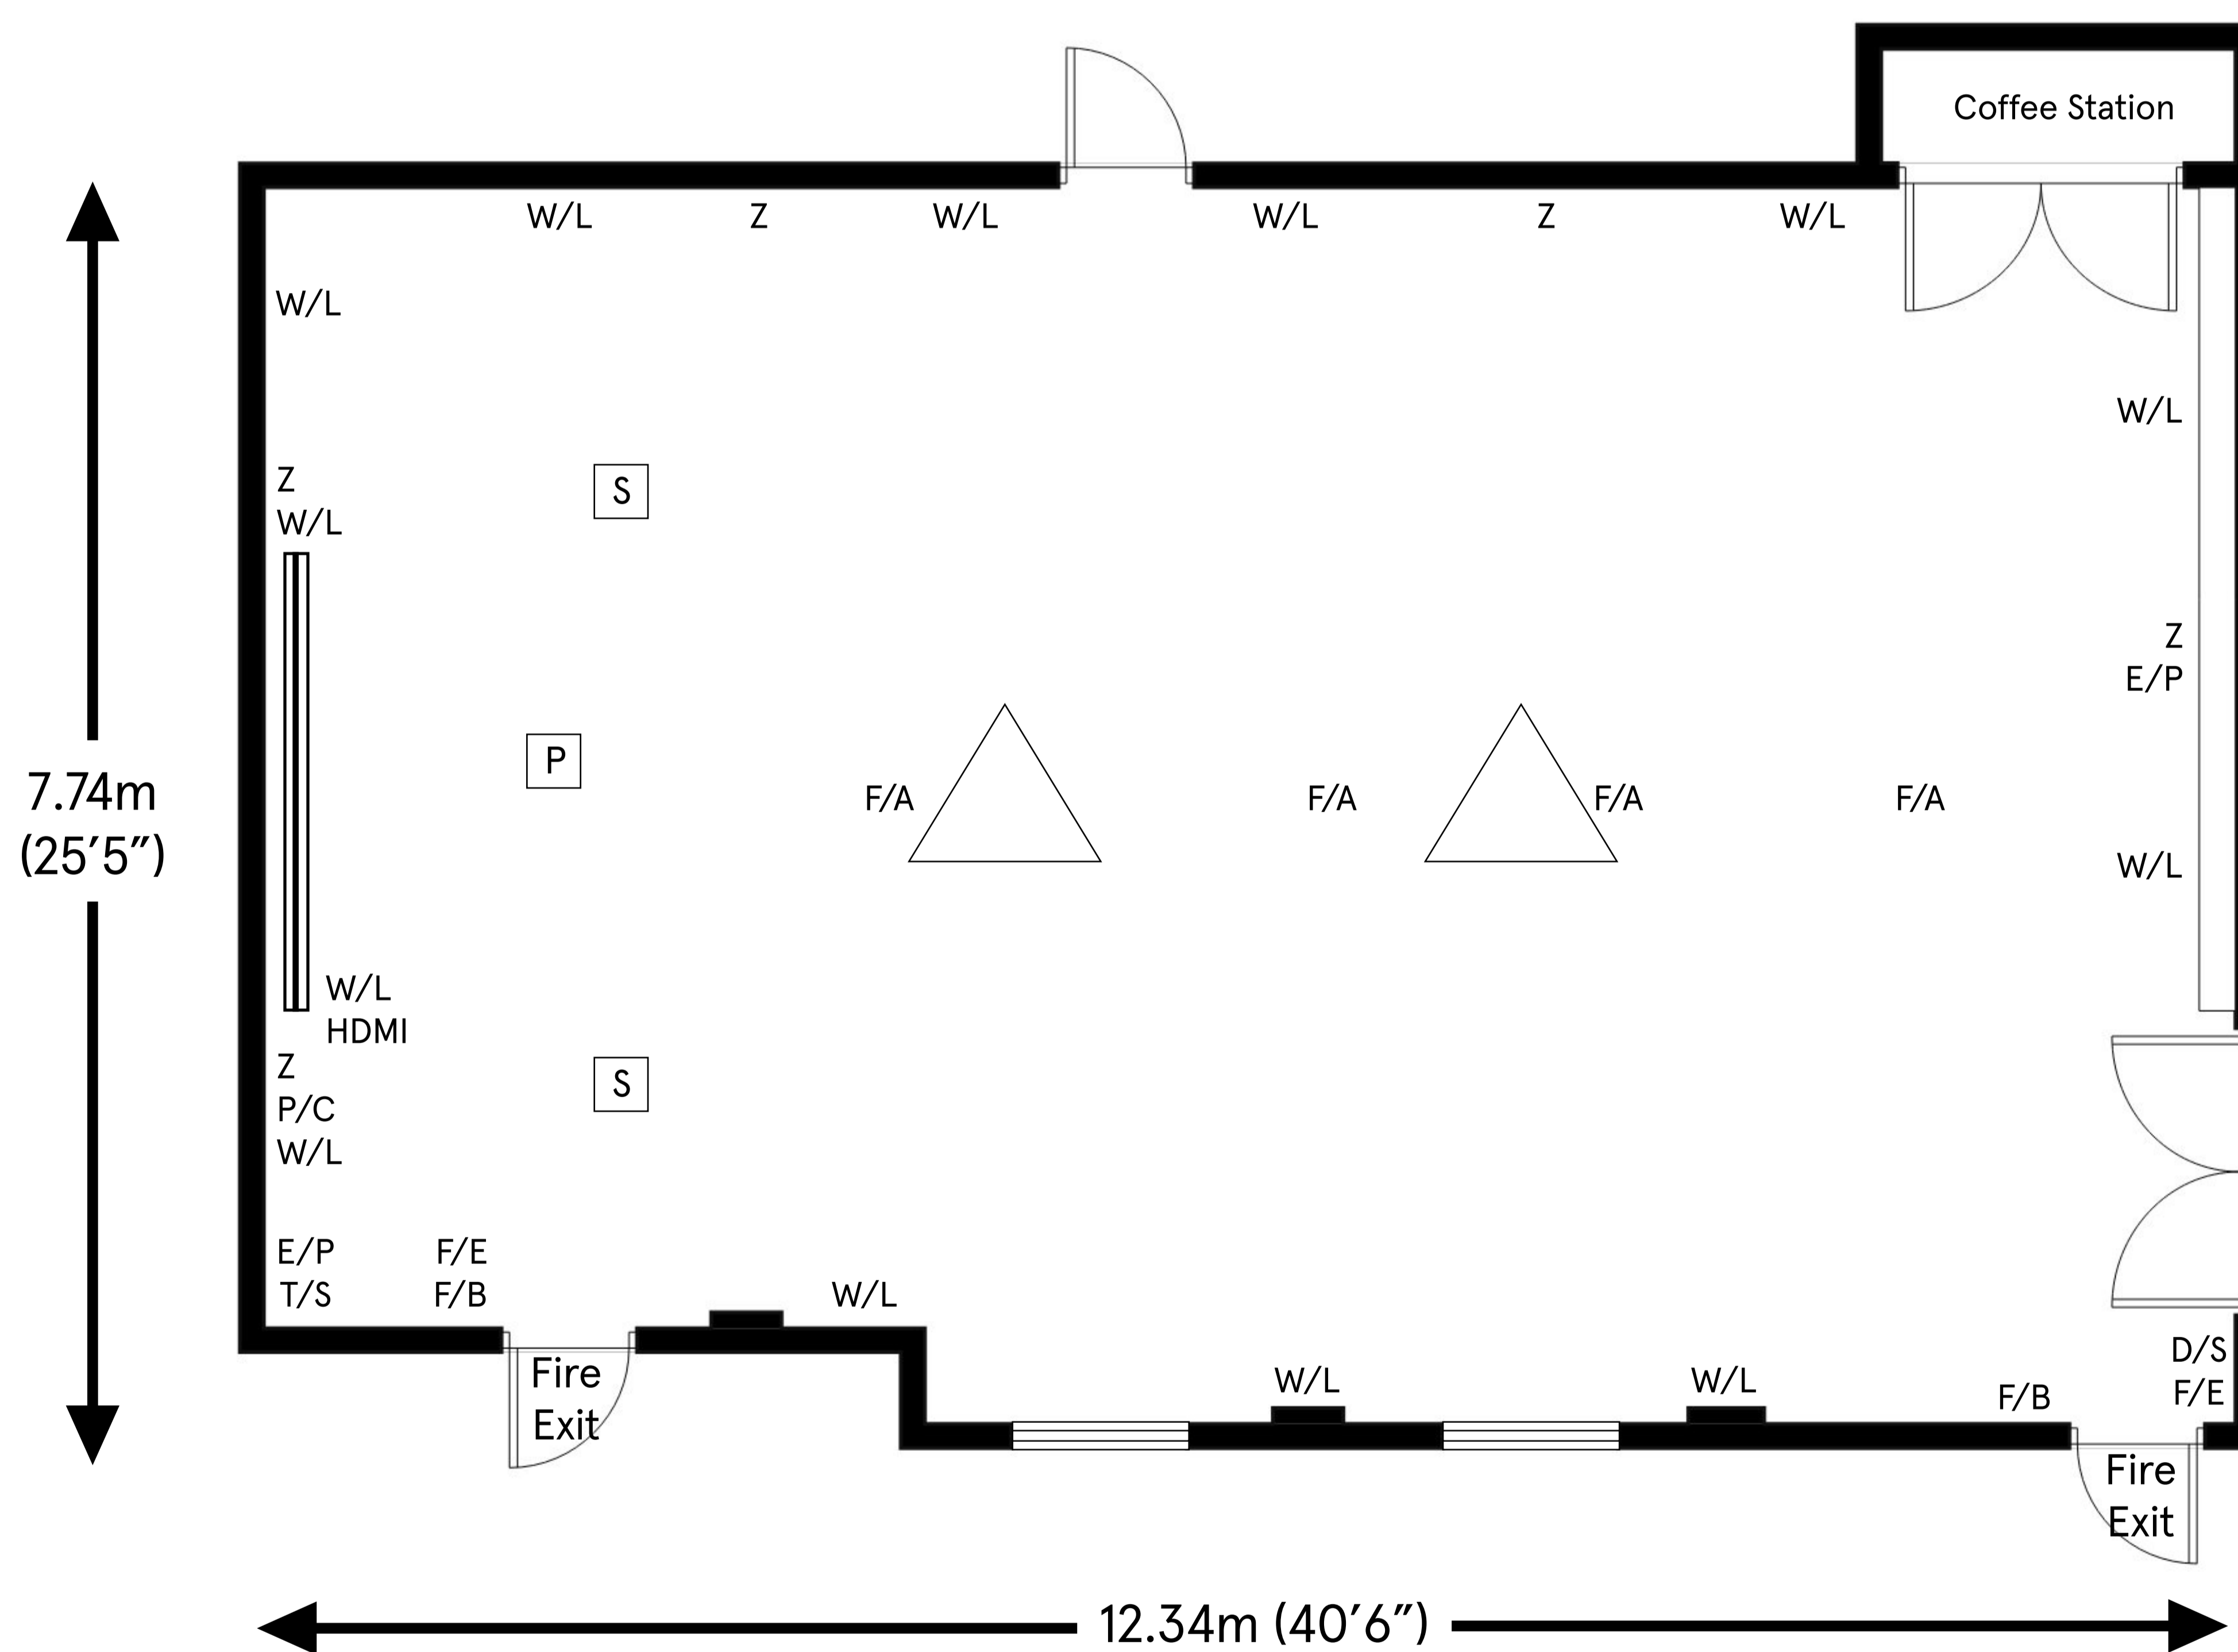

Cedar

Ceiling height

Max 3.02m (9'11")

Min 2.62m (8'7")

Total approximate floor area

94.62 sq mt (1018.5 sq ft)

Key:

Z	13 Amp Socket	HDMI	HDMI Input
E/P	Ethernet Port	P/C	Projector Control
D/S	Dimmer Switch	[P]	Ceiling Mounted Projector
W/L	Wall Light	[S]	Speaker
F/A	Fire Alarm	[≡]	Dropdown Projector
F/B	Fire Alarm Button	[△]	Chandelier
F/E	Fire Extinguisher		
T/S	TV Socket		

For room capacity please refer to the room configuration charts