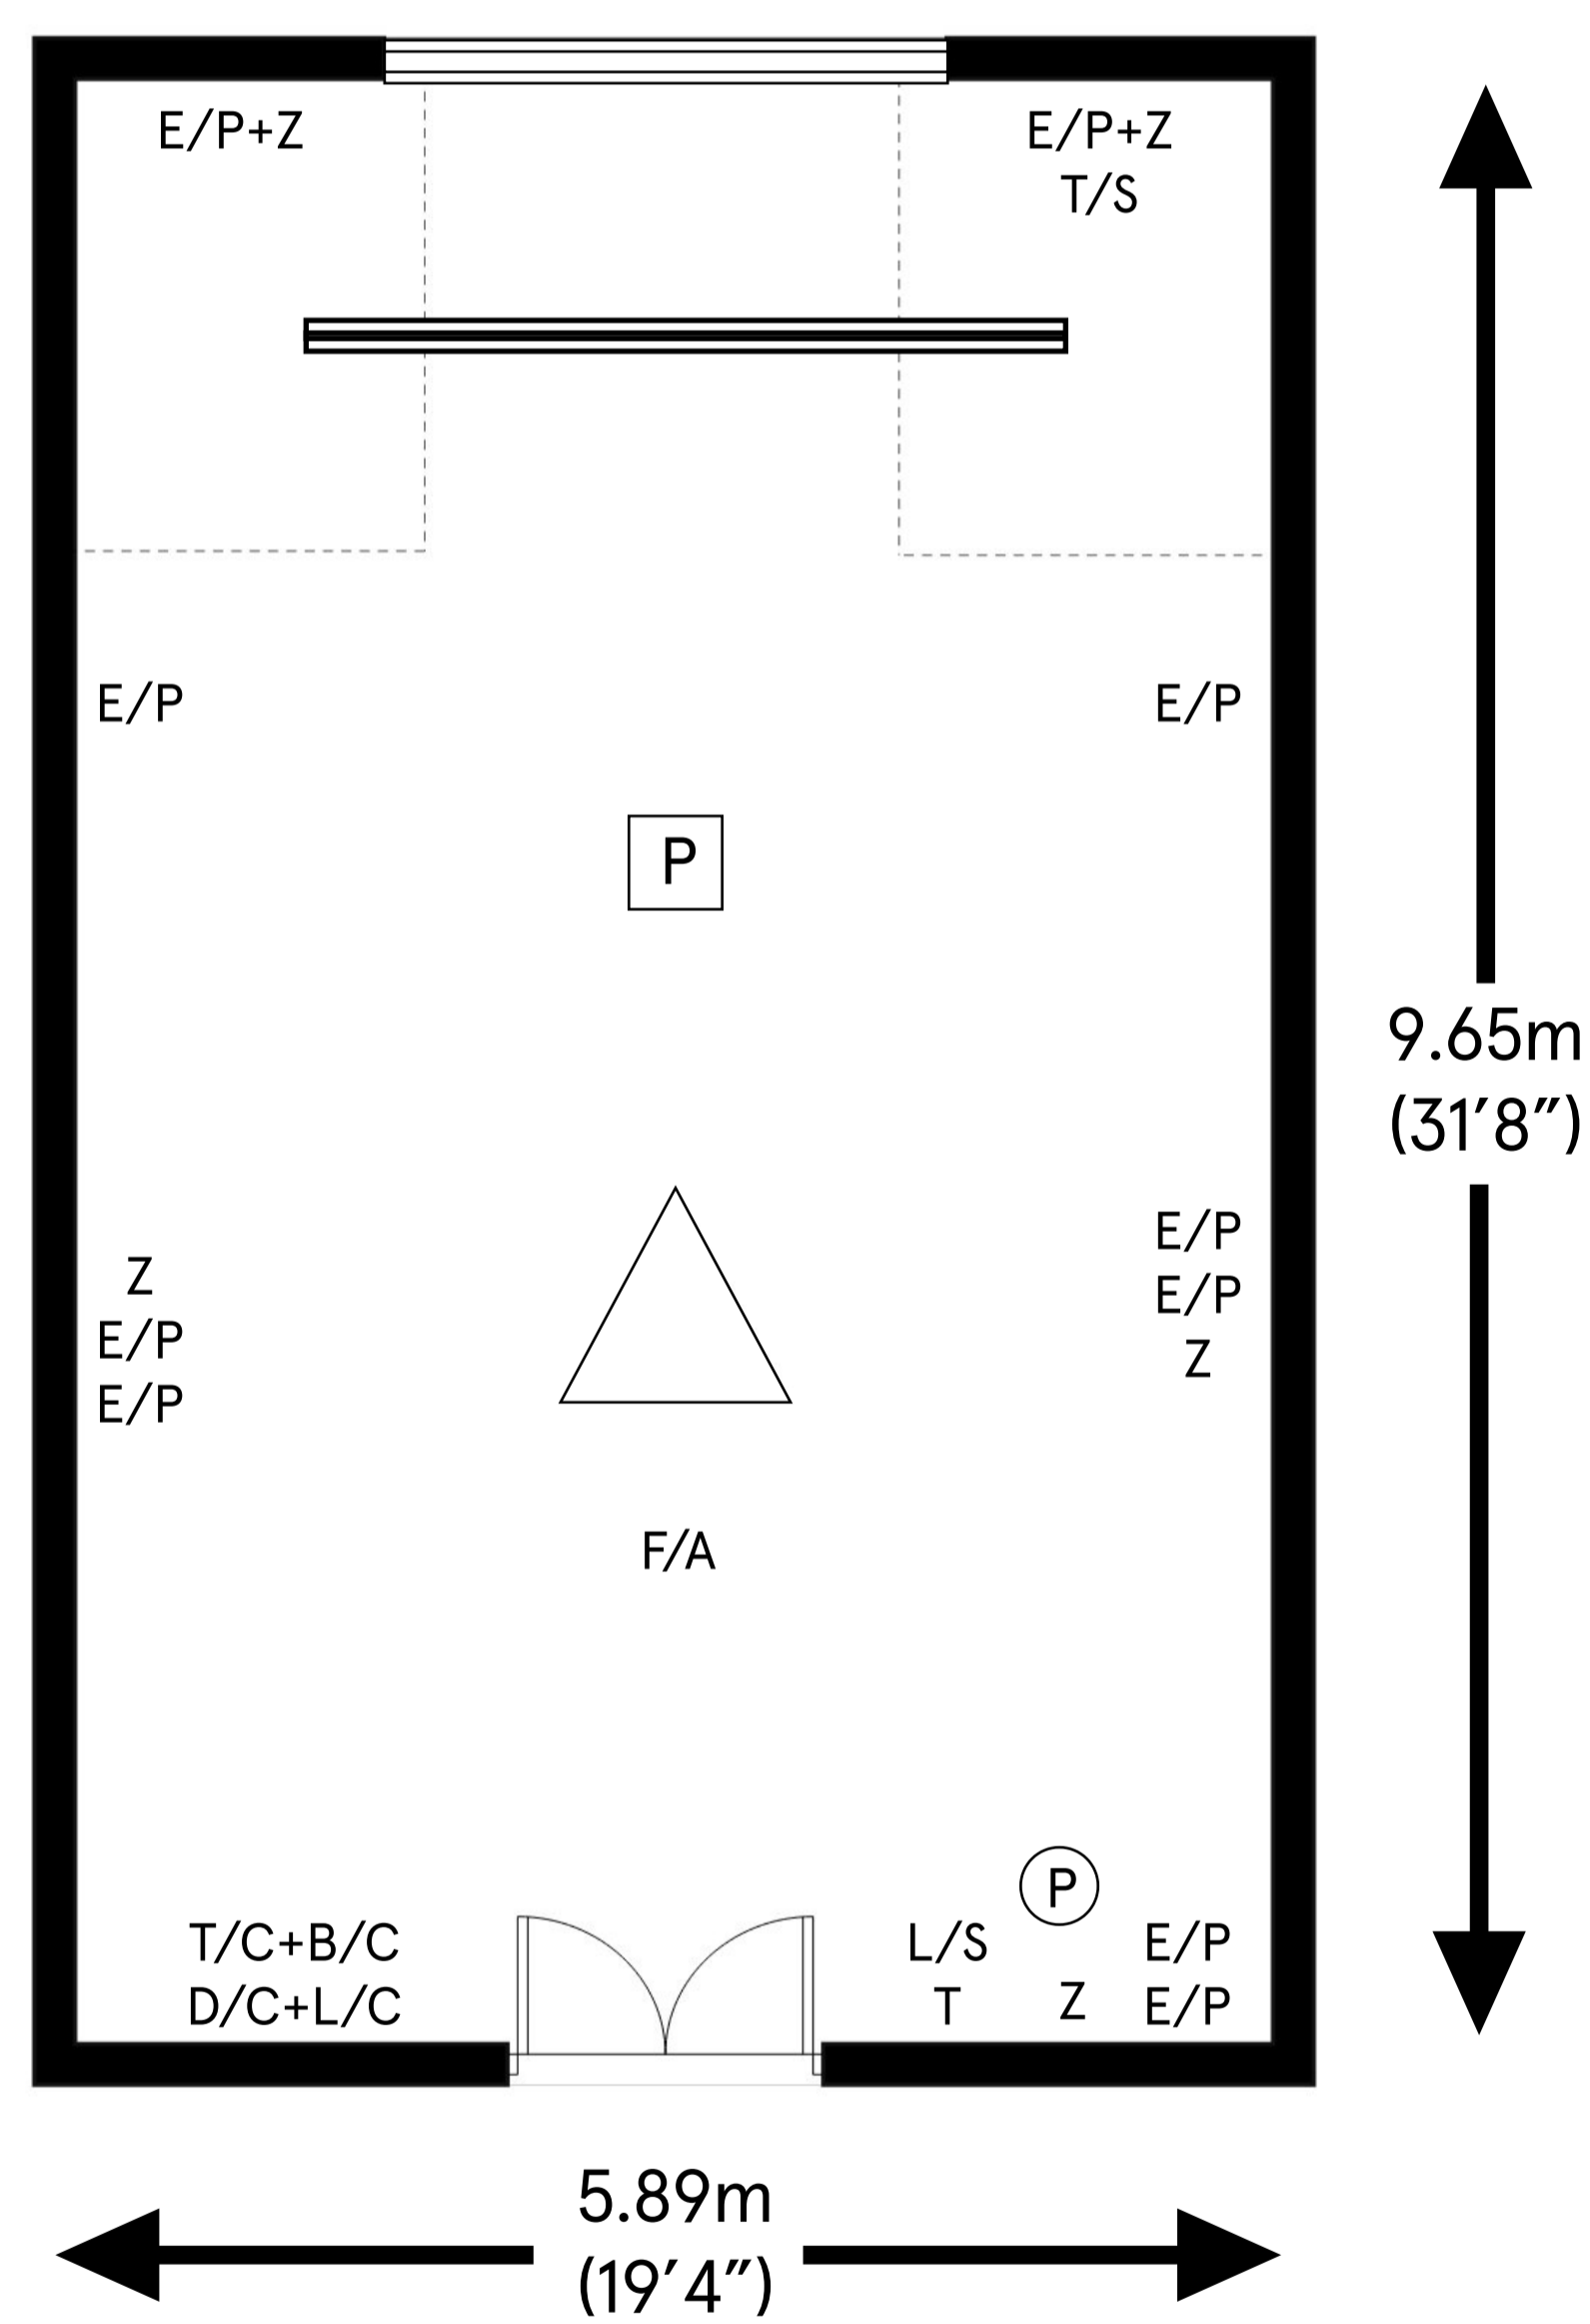

## Knepp

Ceiling height

Max 4.70m (15'5")

Min 1.68m (5'6")

Total approximate floor area

56.79 sq mt (611.2 sq ft)

**Key:**

Z 13 Amp Sockets

[P] Projector on table

T/S Television Socket

D/C Digital Screen Control

T Emergency Test

▬ Dropdown Projector Screen

For room capacity please refer to the room configuration charts